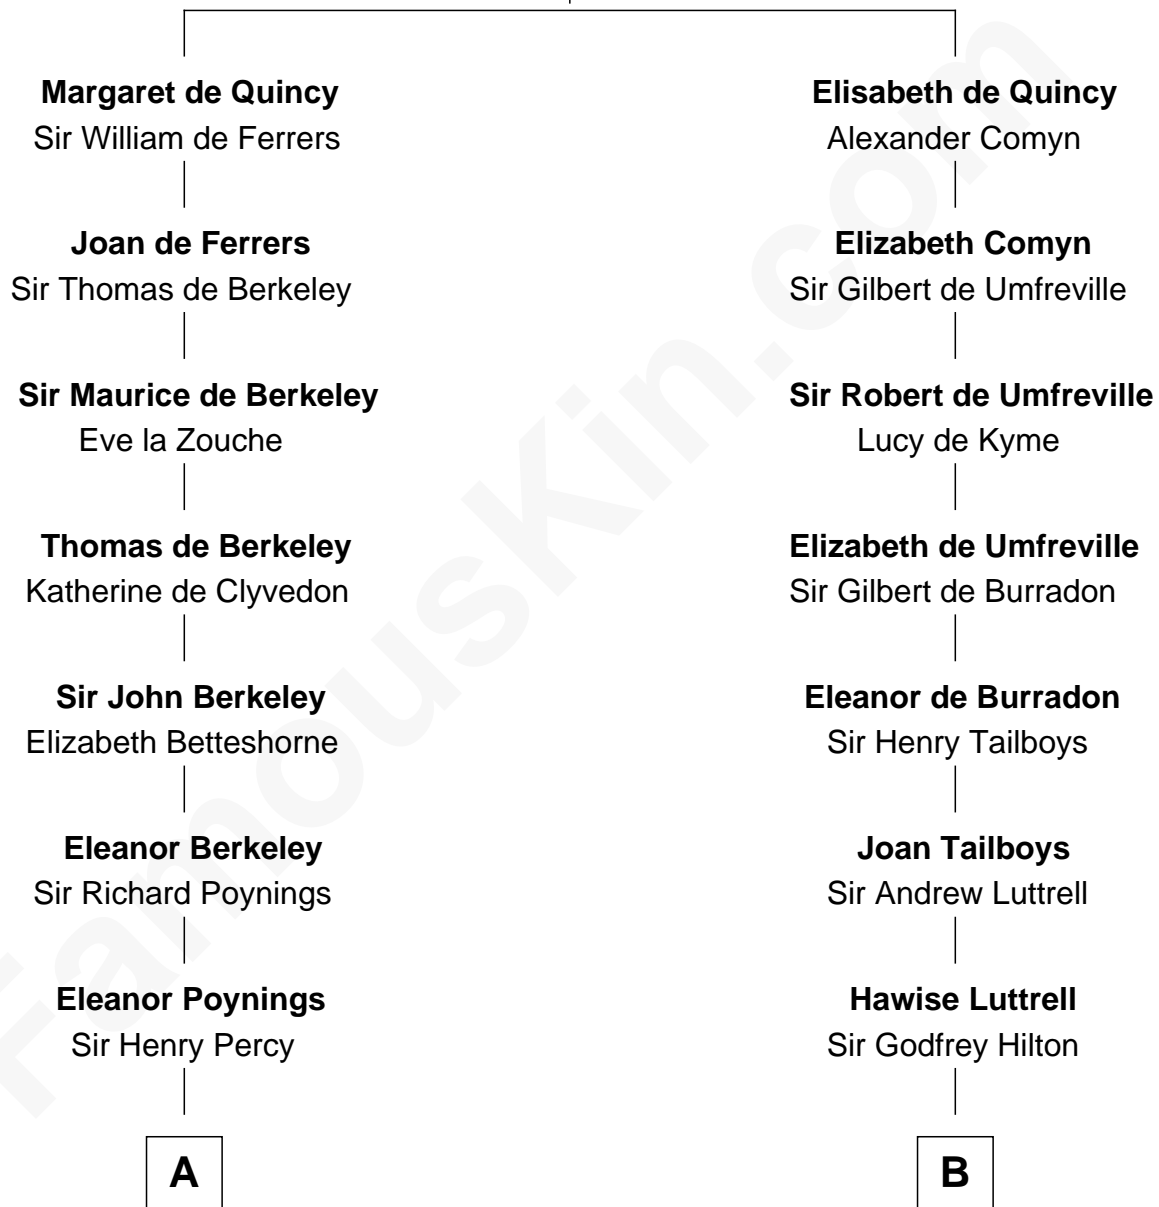

FamousKin.com Relationship Chart of

Meriwether Lewis

Lewis and Clark Expedition

17th cousin 3 times removed of

Lucretia (Rudolph) Garfield

First Lady of President James Garfield

Sir Roger de Quincy
Helen of Galloway

C

John Greene

Azubah Ward

Lucretia Greene

Elijah Mason

Arabella Greene Mason

Zebulon Rudolph

Lucretia (Rudolph) Garfield