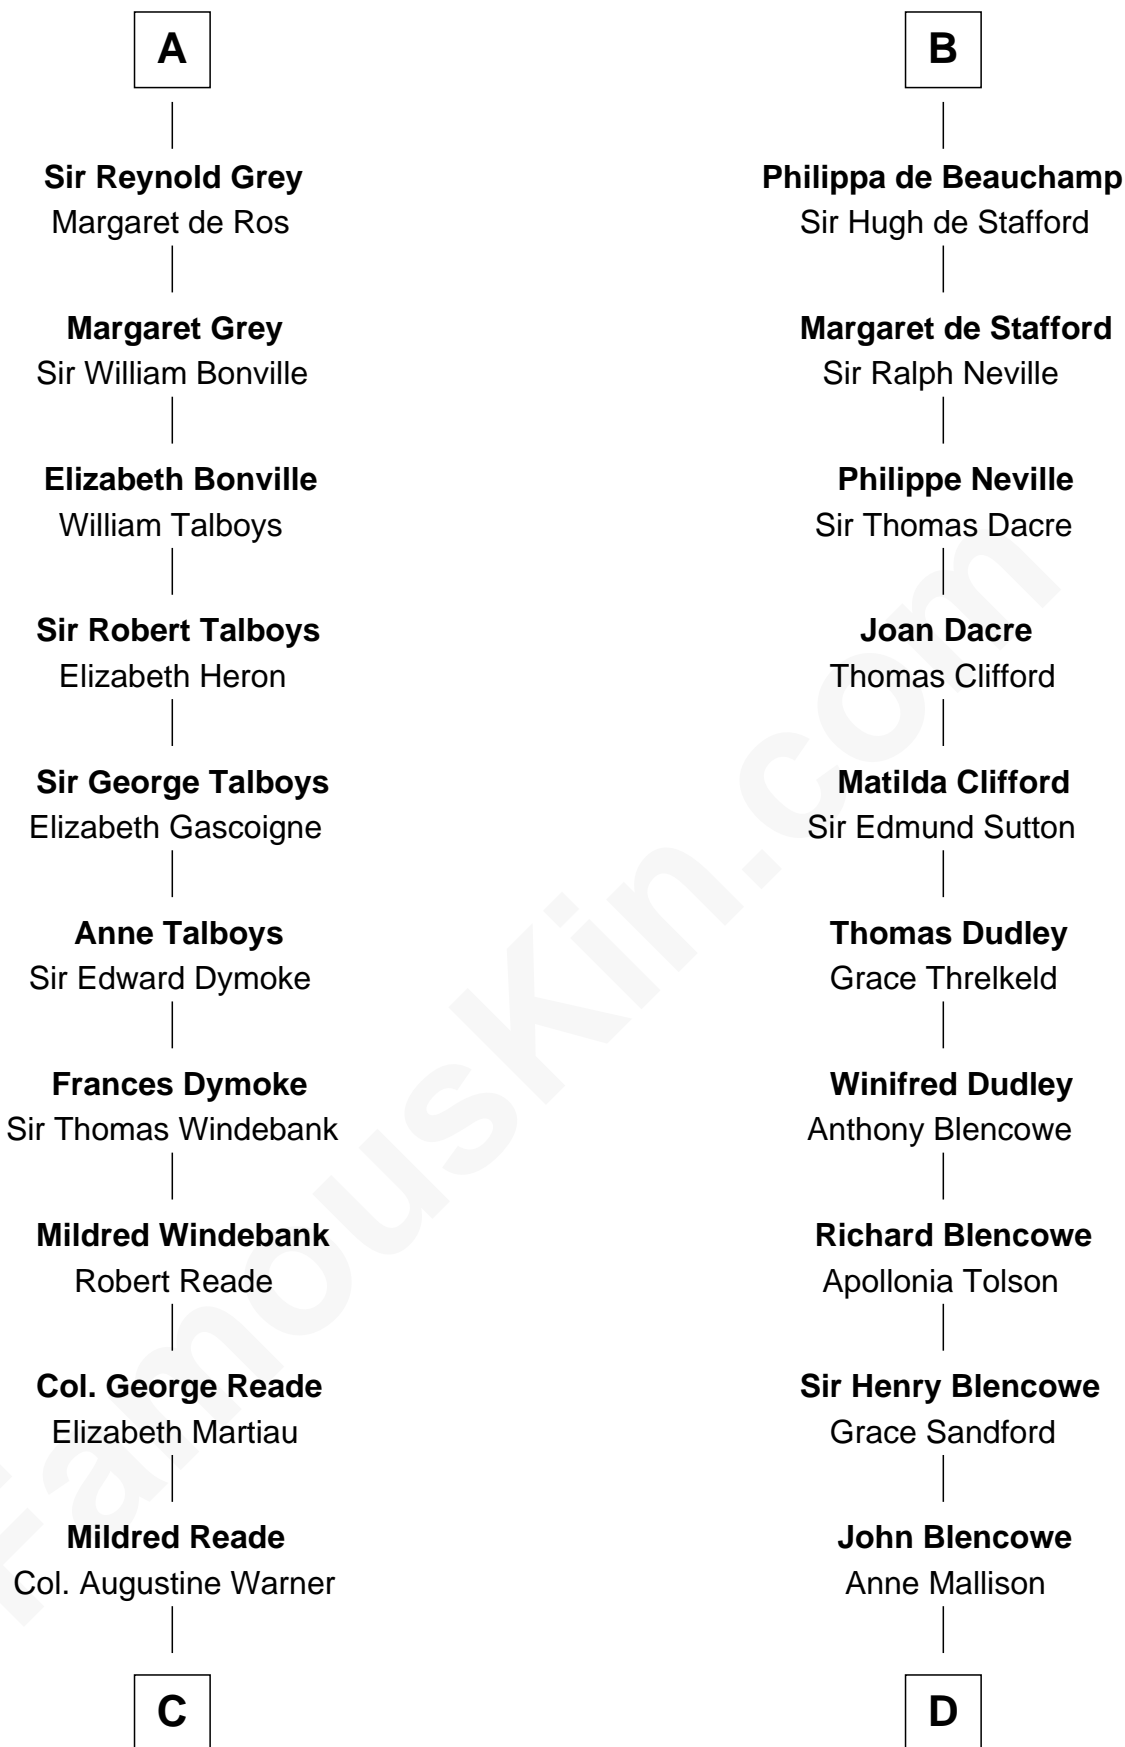

# FamousKin.com Relationship Chart of

**Meriwether Lewis**

*Lewis and Clark Expedition*

20th cousin 1 time removed of

**George Mason**

*Father of the U.S. Bill of Rights*

**C**

**Elizabeth Warner**

Col. John Lewis

**Col. Robert Lewis**

Jane Meriwether

**William Lewis**

Lucy Meriwether

**Meriwether Lewis**

*Lewis and Clark Expedition*

**D**

**Elizabeth Blencowe**

Henry Thompson

**Sir William Thompson**

Mary Stephens

**Stephens Thompson**

Dorothea Tanton

**Ann Thompson**

George Mason

**George Mason**

*Father of Bill of Rights*