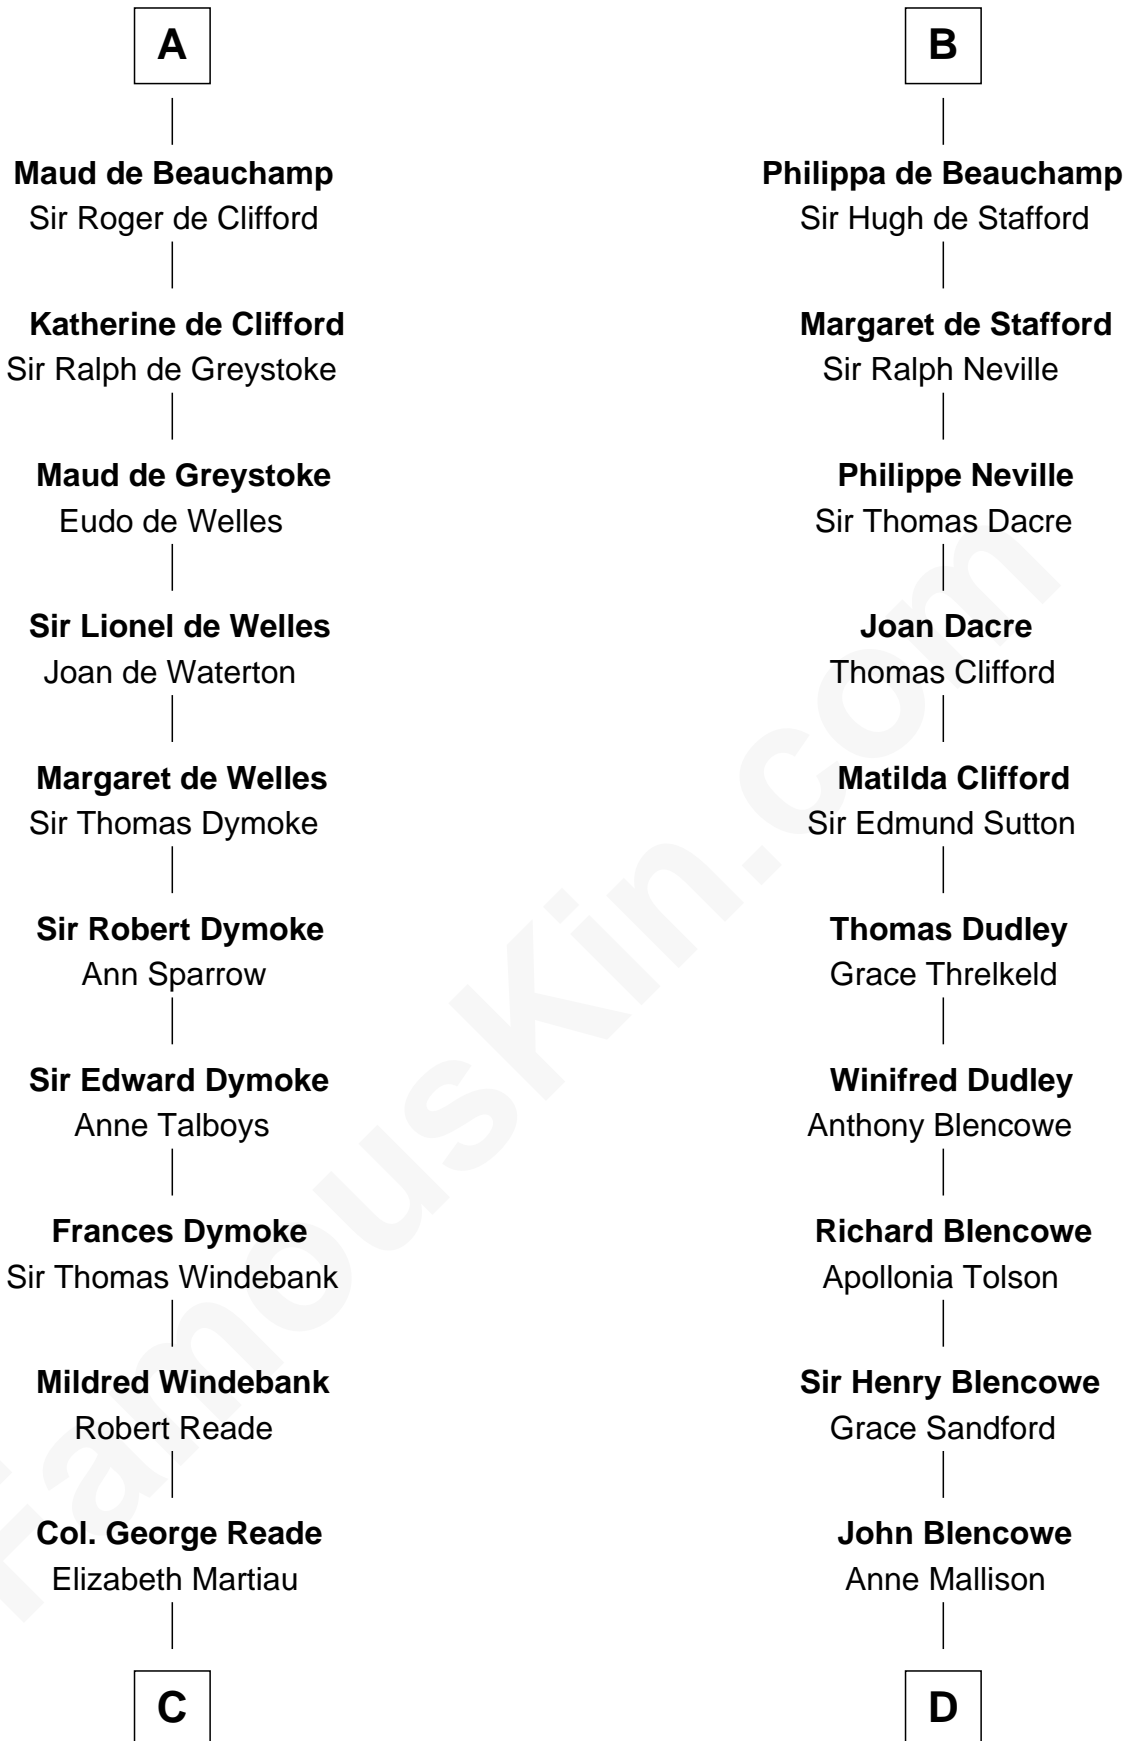

FamousKin.com Relationship Chart of

Meriwether Lewis

Lewis and Clark Expedition

21st cousin of

George Mason

Father of the U.S. Bill of Rights

Simon de St. Liz
Isabel of Leicester

C

Mildred Reade
Col. Augustine Warner

Elizabeth Warner
Col. John Lewis

Col. Robert Lewis
Jane Meriwether

William Lewis
Lucy Meriwether

Meriwether Lewis
Lewis and Clark Expedition

D

Elizabeth Blencowe
Henry Thompson