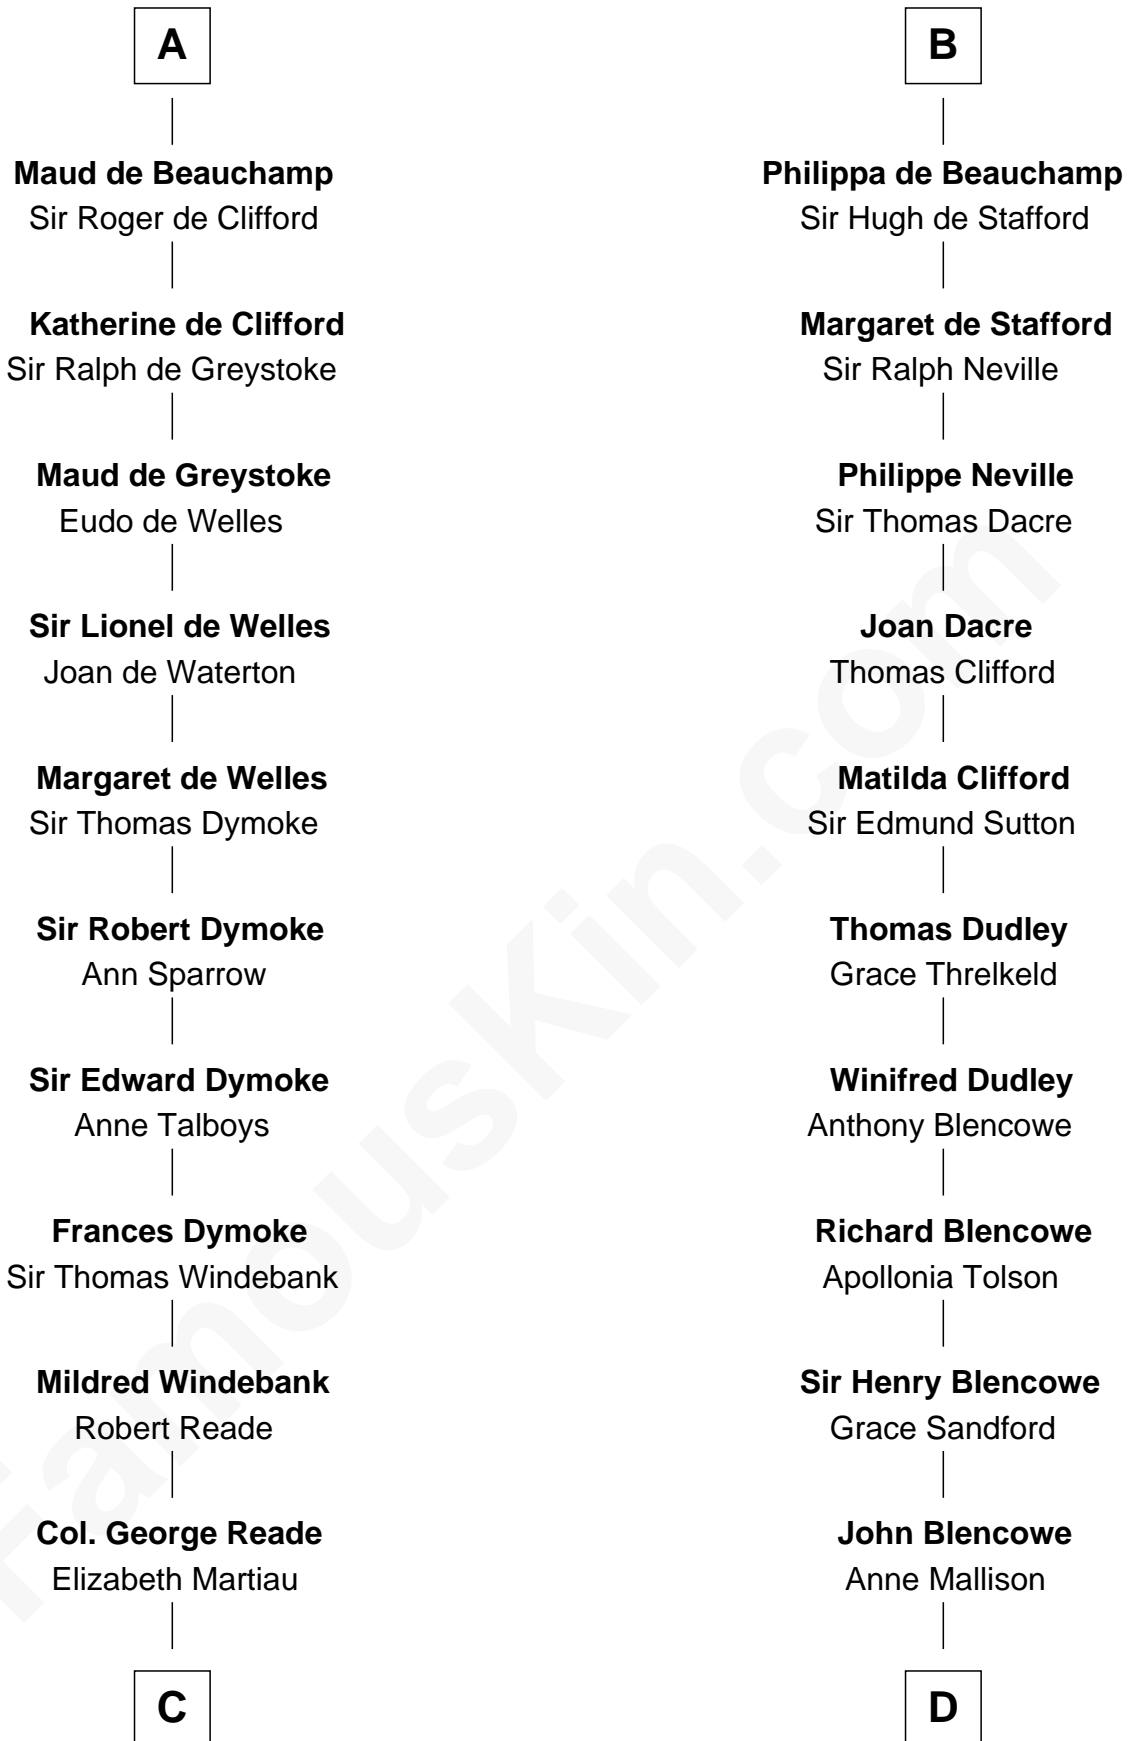

## Relationship Chart of

**Meriwether Lewis**

*Lewis and Clark Expedition*

21st cousin of

**George Mason**

*Father of the U.S. Bill of Rights*

Henry de Newburgh

**C**

**Mildred Reade**  
Col. Augustine Warner

**Elizabeth Warner**  
Col. John Lewis

**Col. Robert Lewis**  
Jane Meriwether

**William Lewis**  
Lucy Meriwether

**Meriwether Lewis**  
*Lewis and Clark Expedition*

**D**

**Elizabeth Blencowe**  
Henry Thompson

**Sir William Thompson**  
Mary Stephens

**Stephens Thompson**  
Dorothea Tanton

**Ann Thompson**  
George Mason

**George Mason**  
*Father of Bill of Rights*