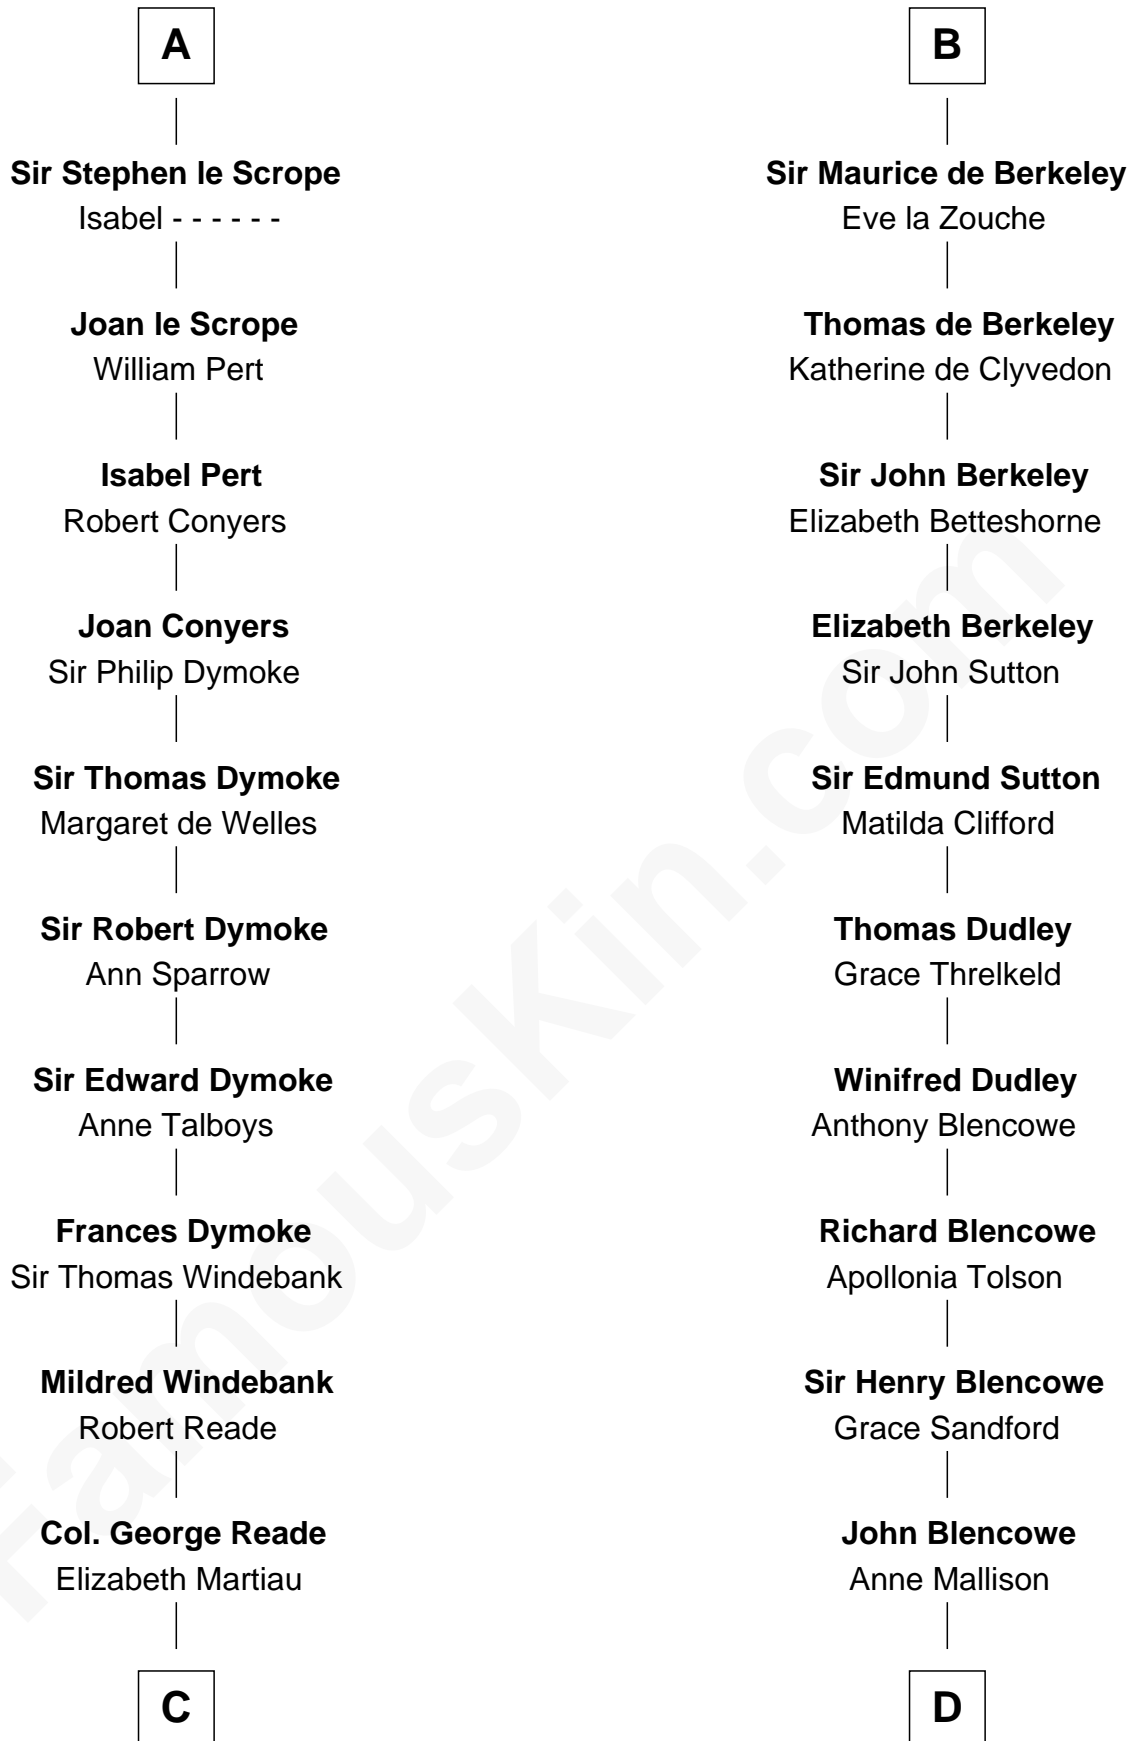

# FamousKin.com Relationship Chart of

**Meriwether Lewis**

*Lewis and Clark Expedition*

21st cousin of

**George Mason**

*Father of the U.S. Bill of Rights*

**C**

**Mildred Reade**  
Col. Augustine Warner

**Elizabeth Warner**  
Col. John Lewis

**Col. Robert Lewis**  
Jane Meriwether

**William Lewis**  
Lucy Meriwether

**Meriwether Lewis**  
*Lewis and Clark Expedition*

**D**

**Elizabeth Blencowe**  
Henry Thompson

**Sir William Thompson**  
Mary Stephens

**Stephens Thompson**  
Dorothea Tanton

**Ann Thompson**  
George Mason

**George Mason**  
*Father of Bill of Rights*

FamousKin.com