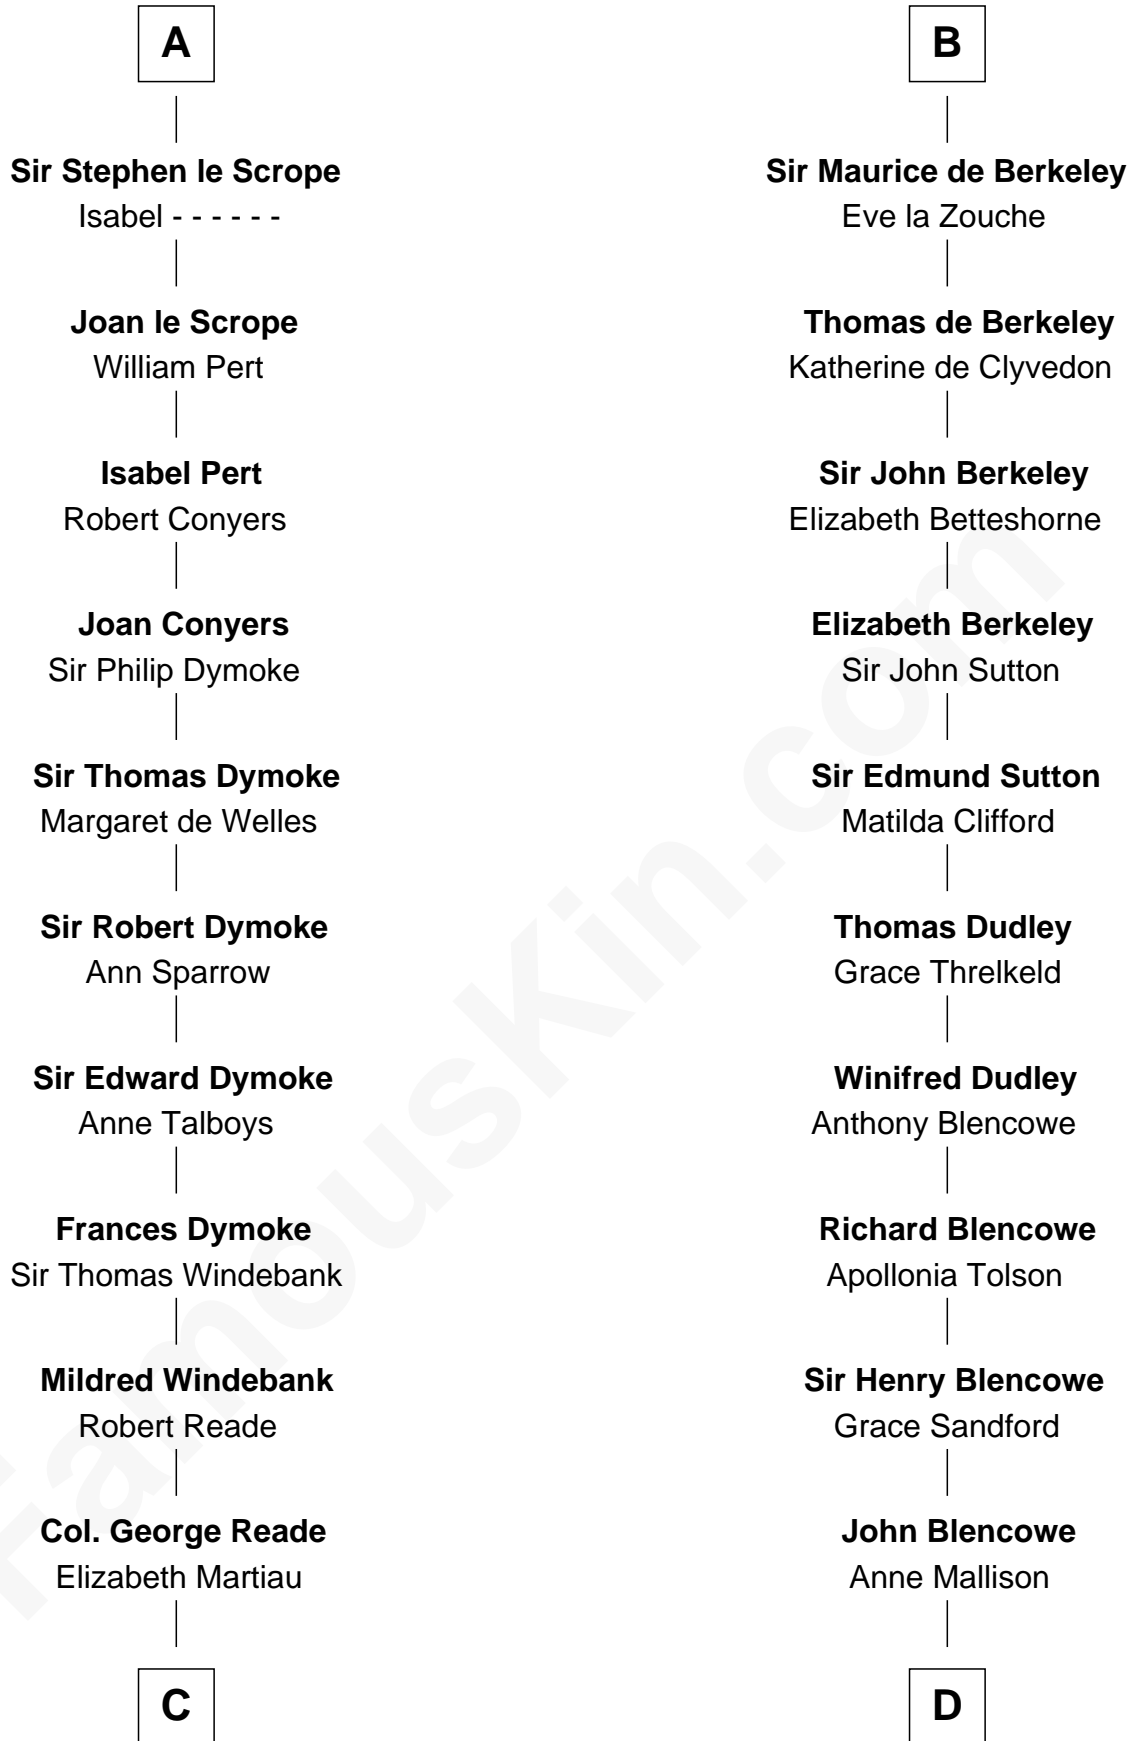

# FamousKin.com Relationship Chart of

**Meriwether Lewis**

*Lewis and Clark Expedition*

21st cousin of

**George Mason**

*Father of the U.S. Bill of Rights*

**Hugh I of Vermandois**

Adèle of Vermandois

**C**

**Mildred Reade**  
Col. Augustine Warner

**Elizabeth Warner**  
Col. John Lewis

**Col. Robert Lewis**  
Jane Meriwether

**William Lewis**  
Lucy Meriwether

**Meriwether Lewis**  
*Lewis and Clark Expedition*

**D**

**Elizabeth Blencowe**  
Henry Thompson

**Sir William Thompson**  
Mary Stephens

**Stephens Thompson**  
Dorothea Tanton

**Ann Thompson**  
George Mason

**George Mason**  
*Father of Bill of Rights*

FamousKin.com