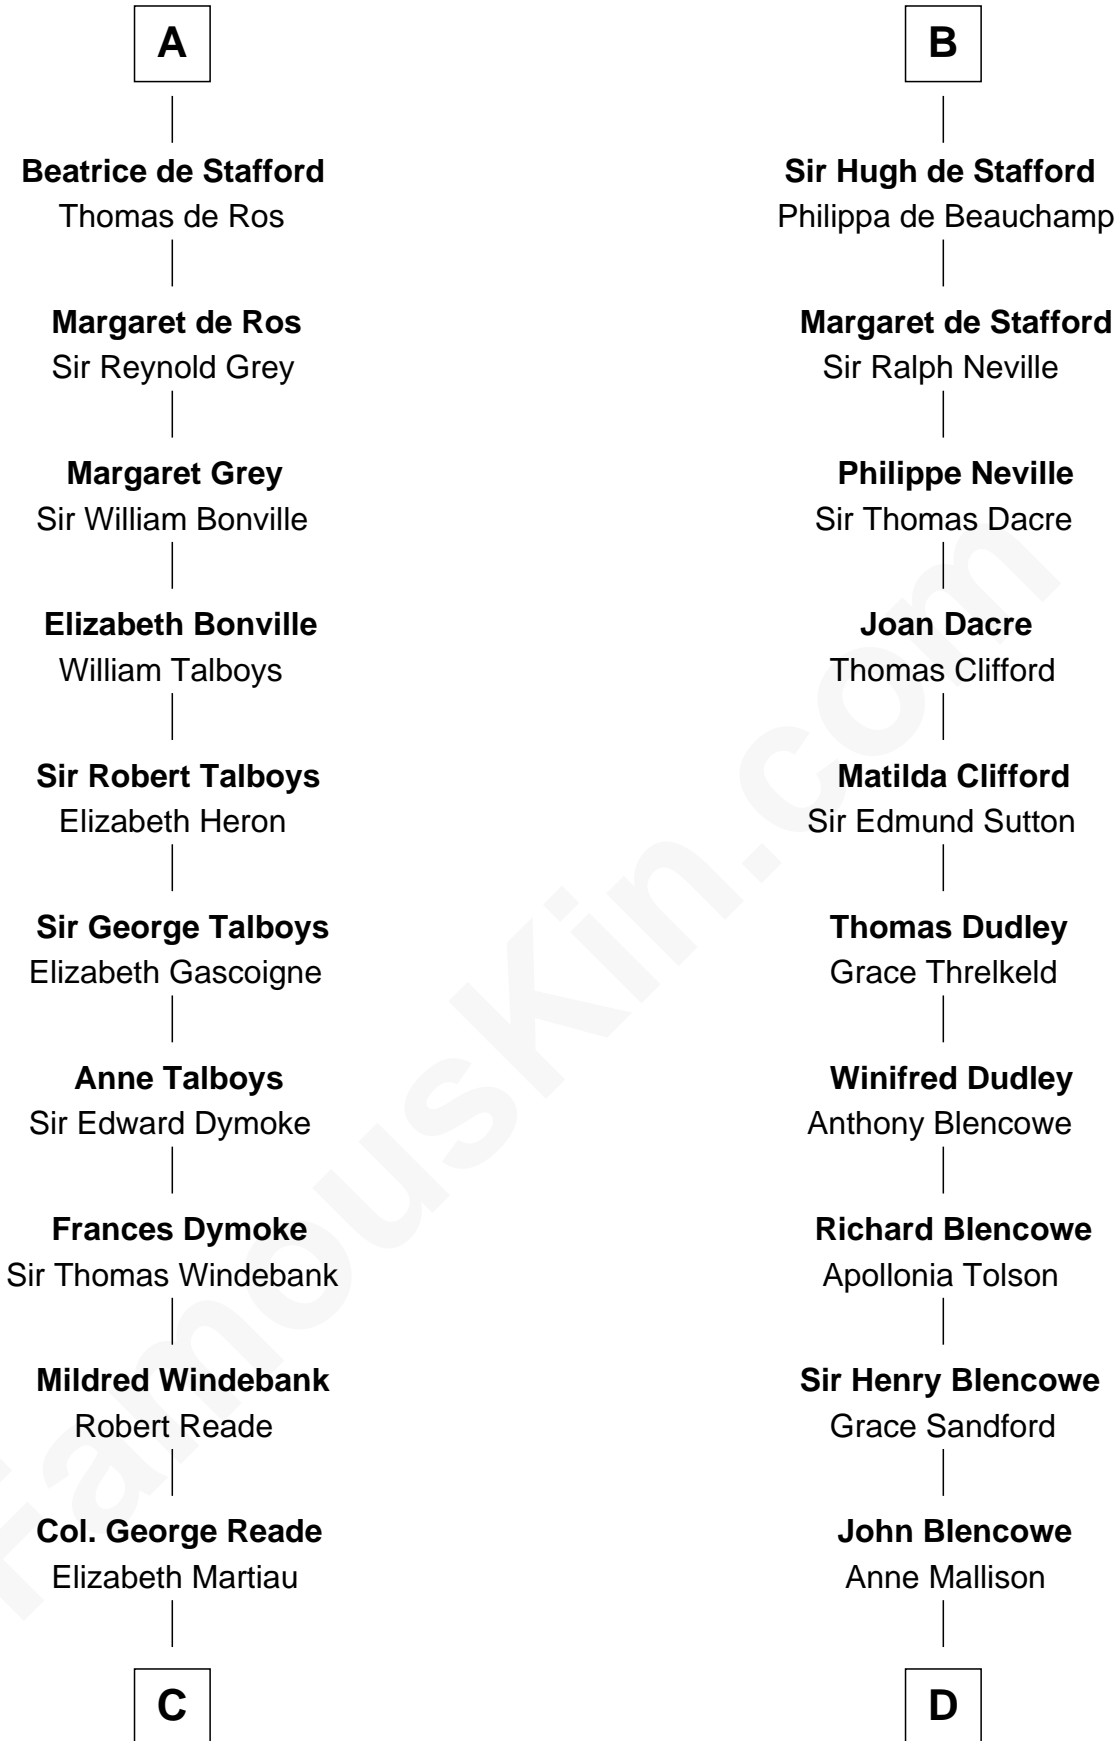

FamousKin.com

Relationship Chart of

Meriwether Lewis

Lewis and Clark Expedition

21st cousin of

George Mason

Father of the U.S. Bill of Rights

William d'Aubeny

Alice of Louvain

C

Mildred Reade
Col. Augustine Warner

Elizabeth Warner
Col. John Lewis

Col. Robert Lewis
Jane Meriwether

William Lewis
Lucy Meriwether

Meriwether Lewis
Lewis and Clark Expedition

D

Elizabeth Blencowe
Henry Thompson

Sir William Thompson
Mary Stephens

Stephens Thompson
Dorothea Tanton

Ann Thompson
George Mason

George Mason
Father of Bill of Rights

FamousKin.com