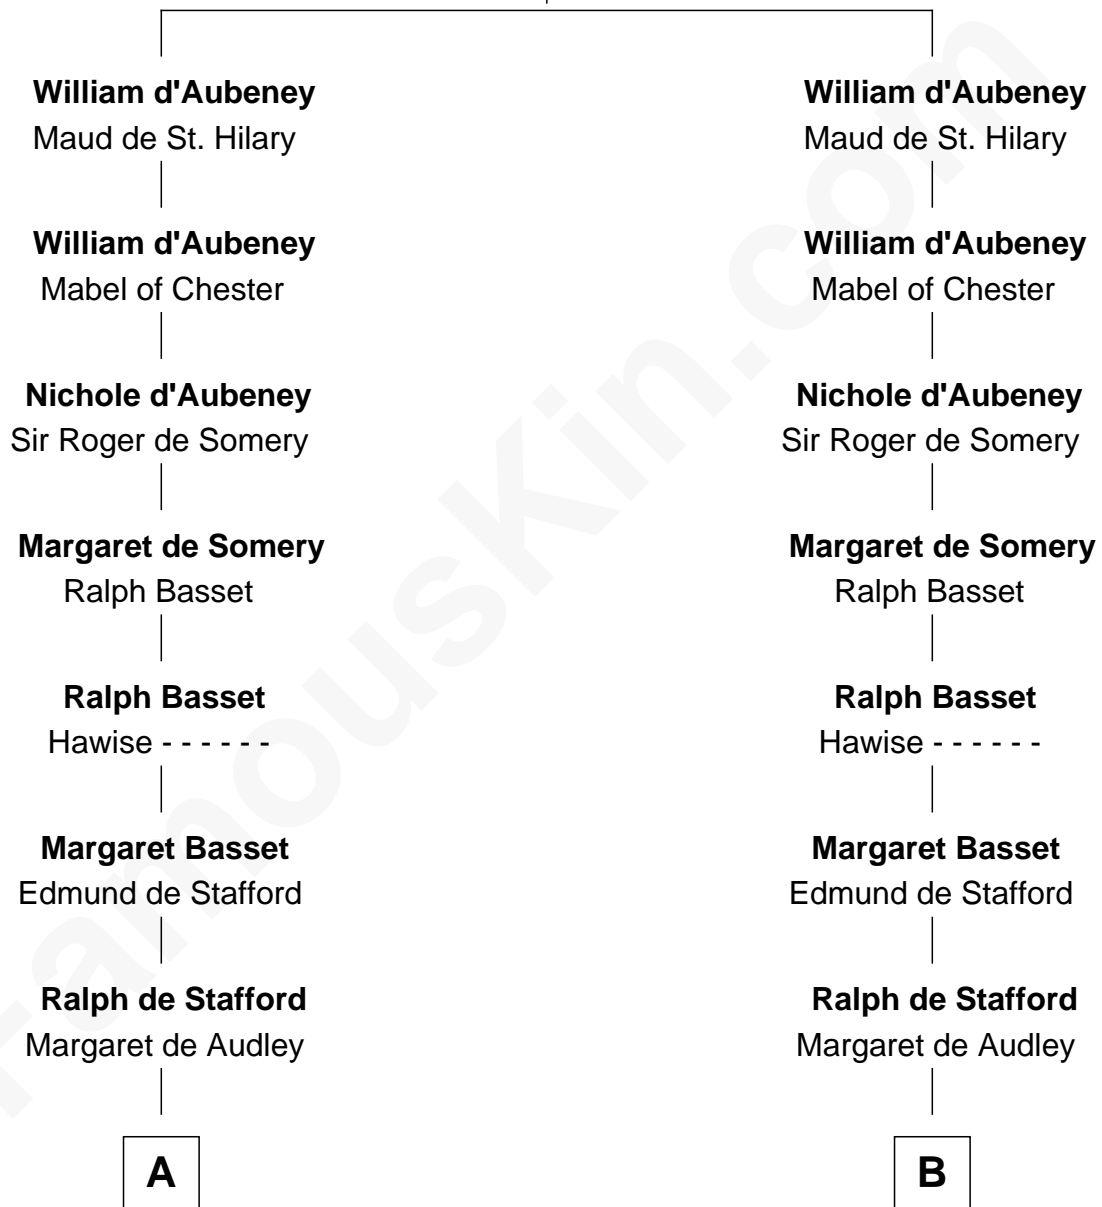

FamousKin.com

Relationship Chart of

Meriwether Lewis

Lewis and Clark Expedition

21st cousin of

George Mason

Father of the U.S. Bill of Rights

William d'Aubeny

Alice of Louvain

C

Mildred Reade
Col. Augustine Warner

Elizabeth Warner
Col. John Lewis

Col. Robert Lewis
Jane Meriwether

William Lewis
Lucy Meriwether

Meriwether Lewis
Lewis and Clark Expedition

D

Elizabeth Blencowe
Henry Thompson

Sir William Thompson
Mary Stephens

Stephens Thompson
Dorothea Tanton

Ann Thompson
George Mason

George Mason
Father of Bill of Rights

FamousKin.com