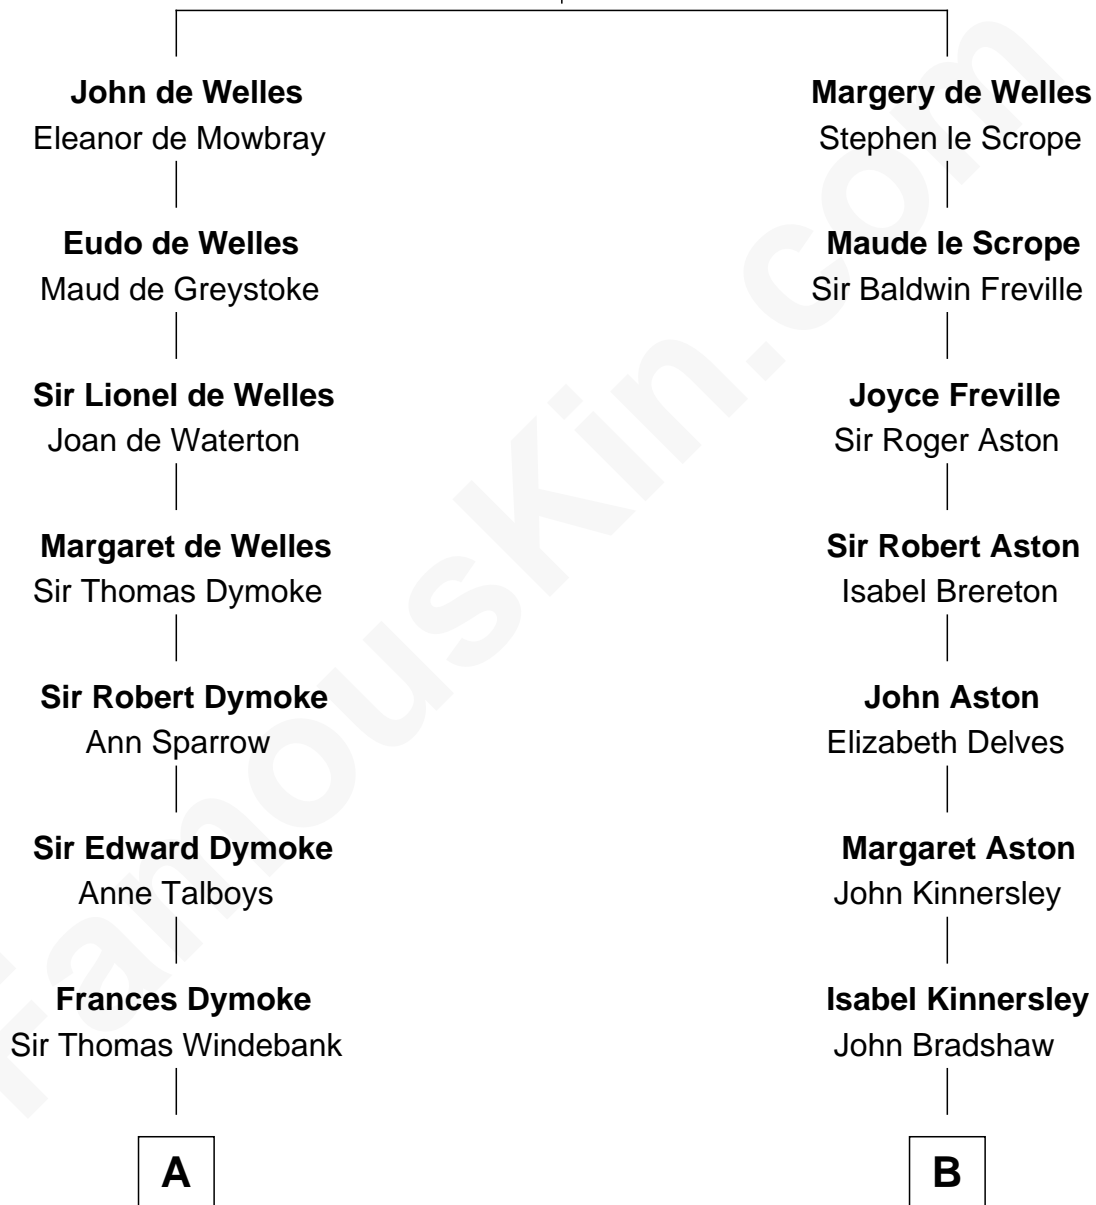

FamousKin.com Relationship Chart of

Meriwether Lewis

Lewis and Clark Expedition

13th cousin 1 time removed of

George Mason

Father of the U.S. Bill of Rights

John de Welles

Maud de Roos

A

Mildred Windebank

Robert Reade

Col. George Reade

Elizabeth Martiau

Mildred Reade

Col. Augustine Warner

Elizabeth Warner

Col. John Lewis

Col. Robert Lewis

Jane Meriwether

William Lewis

Lucy Meriwether

Meriwether Lewis

Lewis and Clark Expedition

B