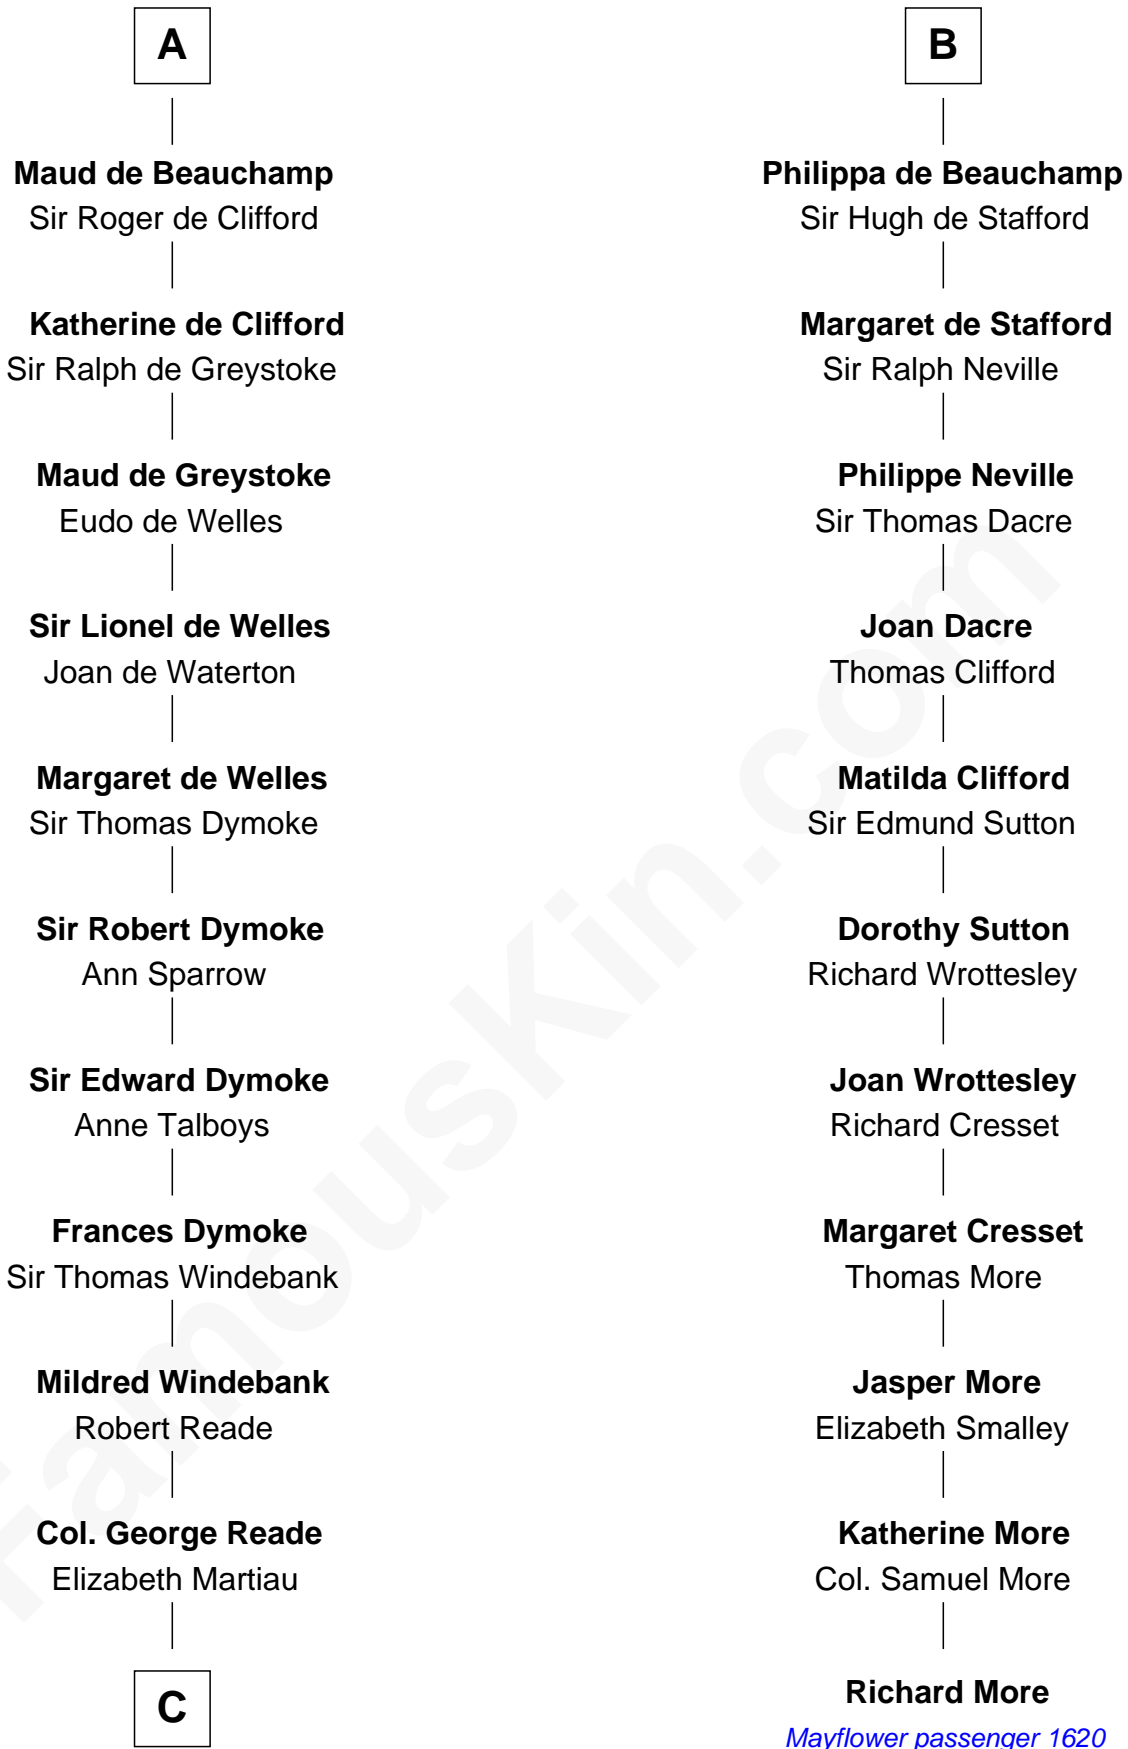

FamousKin.com

Relationship Chart of

Meriwether Lewis

Lewis and Clark Expedition

17th cousin 4 times removed of

Richard More

(c1614 - c1696) Mayflower passenger 1620

MAYFLOWER

C

—
Mildred Reade
Col. Augustine Warner

—
Elizabeth Warner
Col. John Lewis

—
Col. Robert Lewis
Jane Meriwether

—
William Lewis
Lucy Meriwether

—
Meriwether Lewis
Lewis and Clark Expedition

FamousKin.com