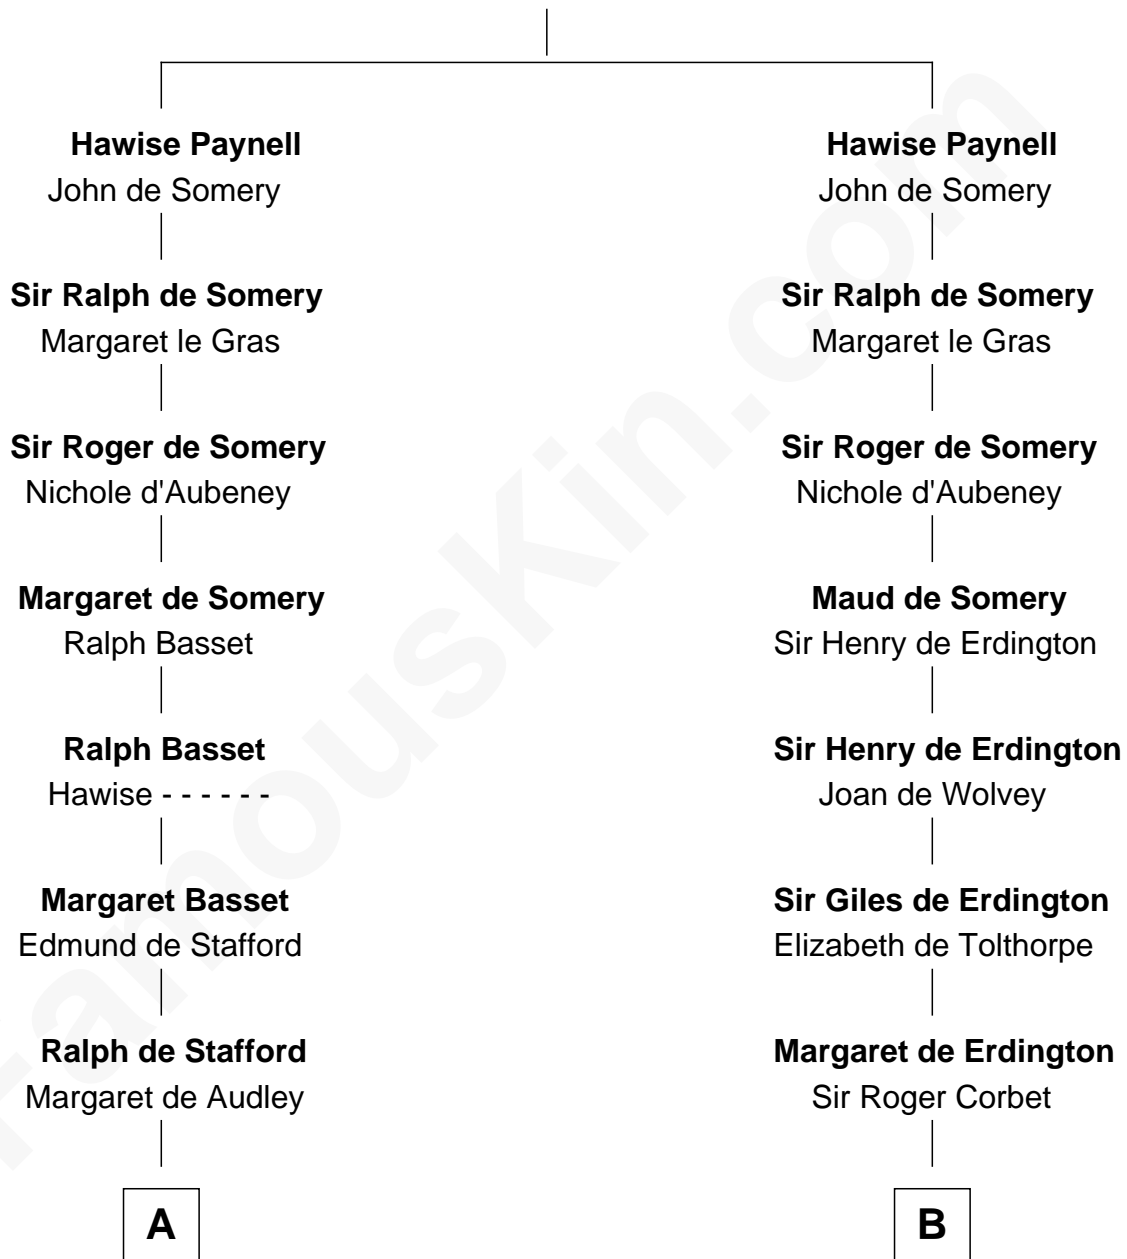

FamousKin.com

Relationship Chart of Meriwether Lewis

Lewis and Clark Expedition

14th cousin 7 times removed of

Richard More

(c1614 - c1696) Mayflower passenger 1620

MAYFLOWER

Ralph Paynell

C

—
Mildred Reade
Col. Augustine Warner

—
Elizabeth Warner
Col. John Lewis

—
Col. Robert Lewis
Jane Meriwether

—
William Lewis
Lucy Meriwether

—
Meriwether Lewis
Lewis and Clark Expedition

FamousKin.com