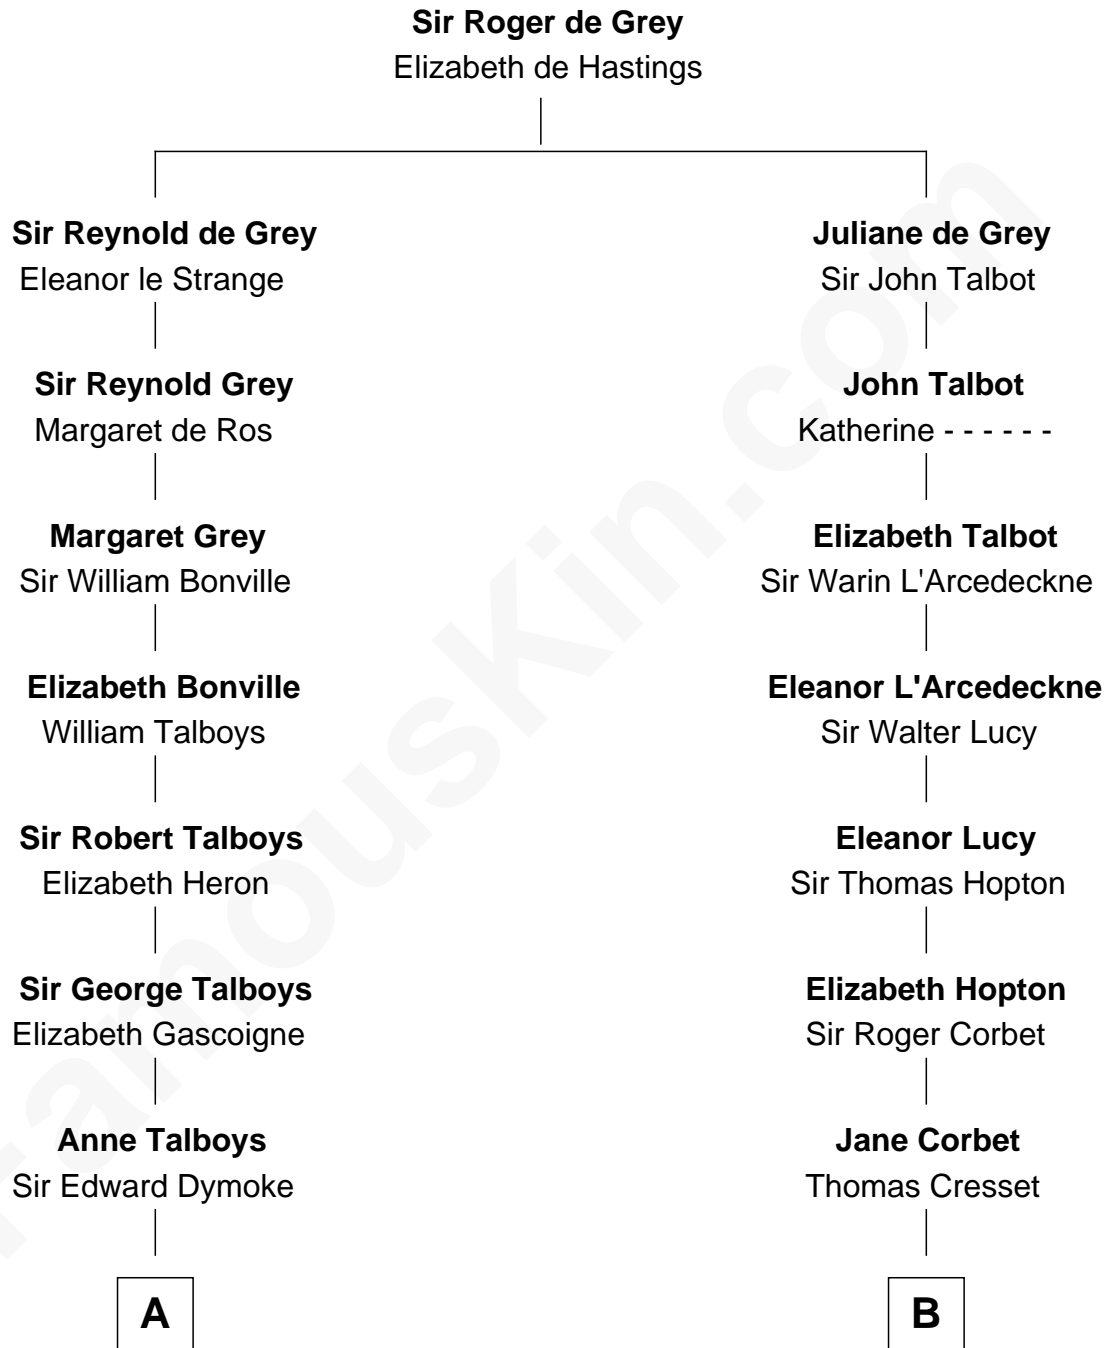

FamousKin.com

Relationship Chart of

Meriwether Lewis

Lewis and Clark Expedition

11th cousin 3 times removed of

Richard More

(c1614 - c1696) *Mayflower passenger 1620*

MAYFLOWER

A

Frances Dymoke
Sir Thomas Windebank

Mildred Windebank
Robert Reade

Col. George Reade
Elizabeth Martiau

Mildred Reade
Col. Augustine Warner

Elizabeth Warner
Col. John Lewis

Col. Robert Lewis
Jane Meriwether

William Lewis
Lucy Meriwether

Meriwether Lewis
Lewis and Clark Expedition

B

Richard Cresset
Joan Wrottesley

Margaret Cresset
Thomas More

Jasper More
Elizabeth Smalley

Katherine More
Col. Samuel More

Richard More
Mayflower passenger 1620