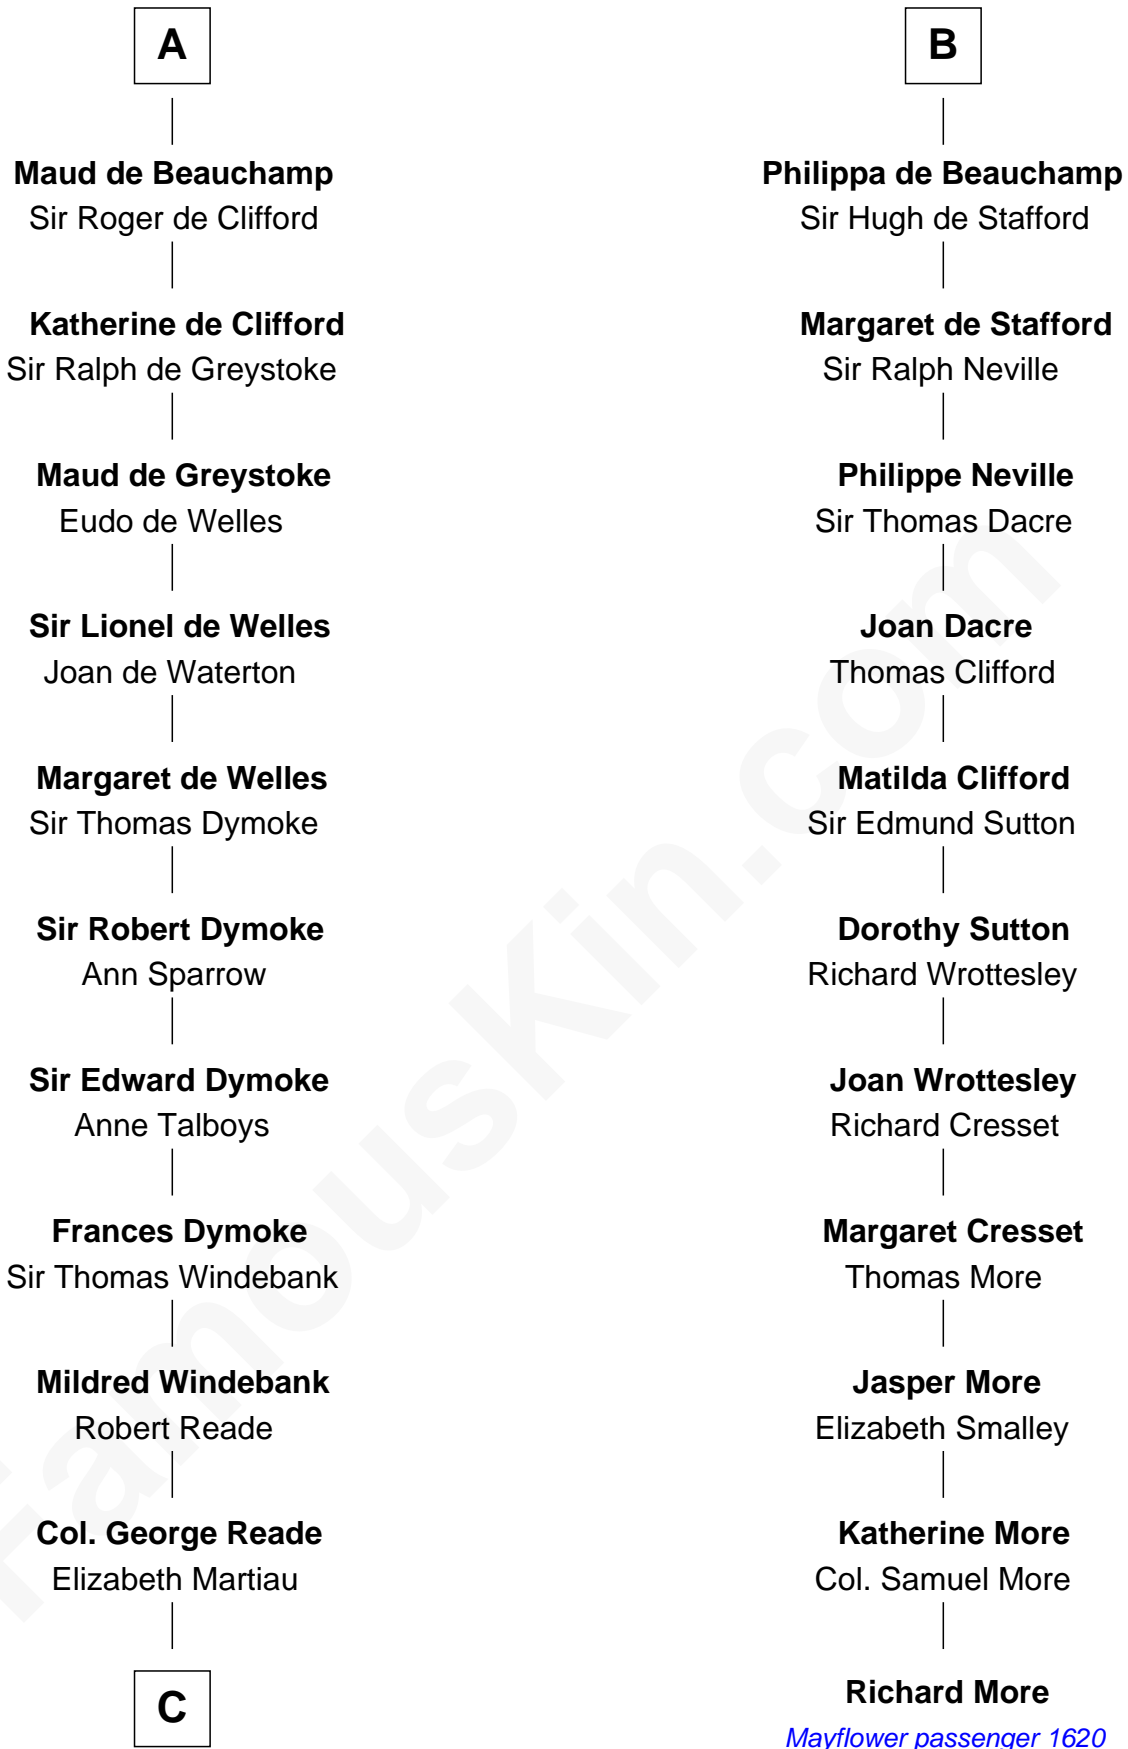

FamousKin.com

Relationship Chart of

Meriwether Lewis

Lewis and Clark Expedition

17th cousin 4 times removed of

Richard More

(c1614 - c1696) *Mayflower passenger 1620*

MAYFLOWER

Henry de Newburgh

C

—
Mildred Reade
Col. Augustine Warner

—
Elizabeth Warner
Col. John Lewis

—
Col. Robert Lewis
Jane Meriwether

—
William Lewis
Lucy Meriwether

—
Meriwether Lewis
Lewis and Clark Expedition