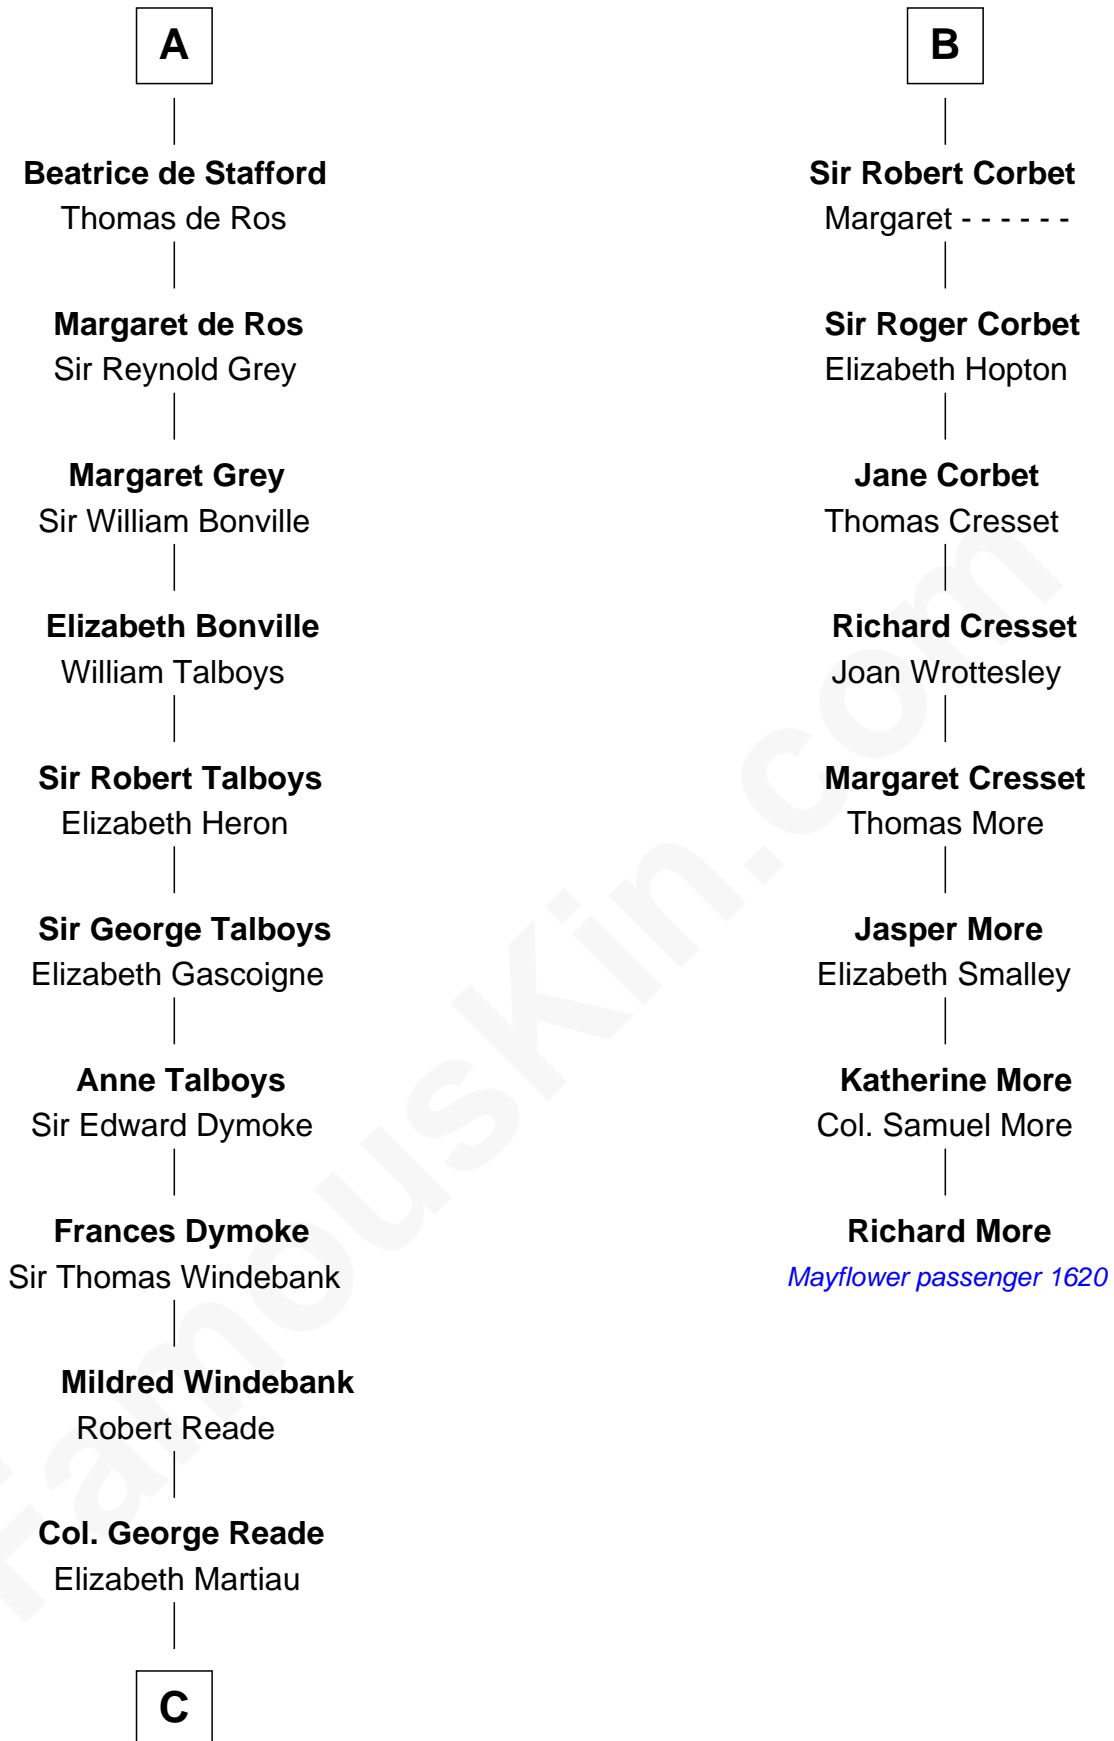

FamousKin.com Relationship Chart of

Meriwether Lewis

Lewis and Clark Expedition

14th cousin 7 times removed of

Richard More

(c1614 - c1696) Mayflower passenger 1620

MAYFLOWER

C

—
Mildred Reade
Col. Augustine Warner

—
Elizabeth Warner
Col. John Lewis

—
Col. Robert Lewis
Jane Meriwether

—
William Lewis
Lucy Meriwether

—
Meriwether Lewis
Lewis and Clark Expedition