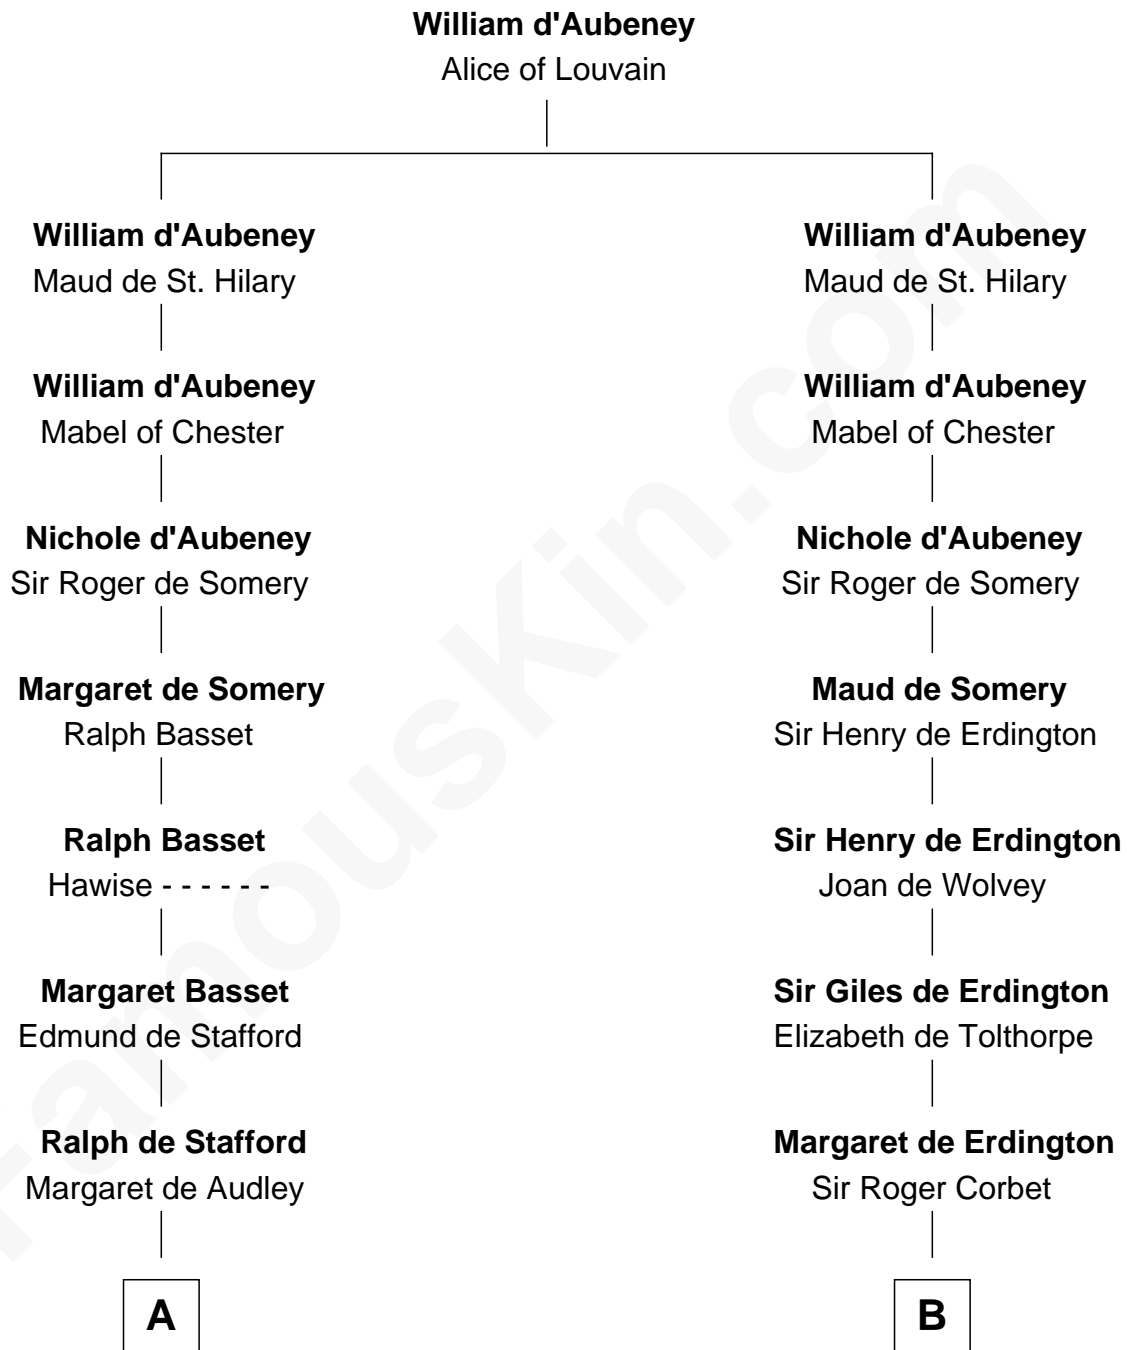

FamousKin.com Relationship Chart of

Meriwether Lewis

Lewis and Clark Expedition

14th cousin 7 times removed of

Richard More

(c1614 - c1696) Mayflower passenger 1620

MAYFLOWER

C

—
Mildred Reade
Col. Augustine Warner

—
Elizabeth Warner
Col. John Lewis

—
Col. Robert Lewis
Jane Meriwether

—
William Lewis
Lucy Meriwether

—
Meriwether Lewis
Lewis and Clark Expedition