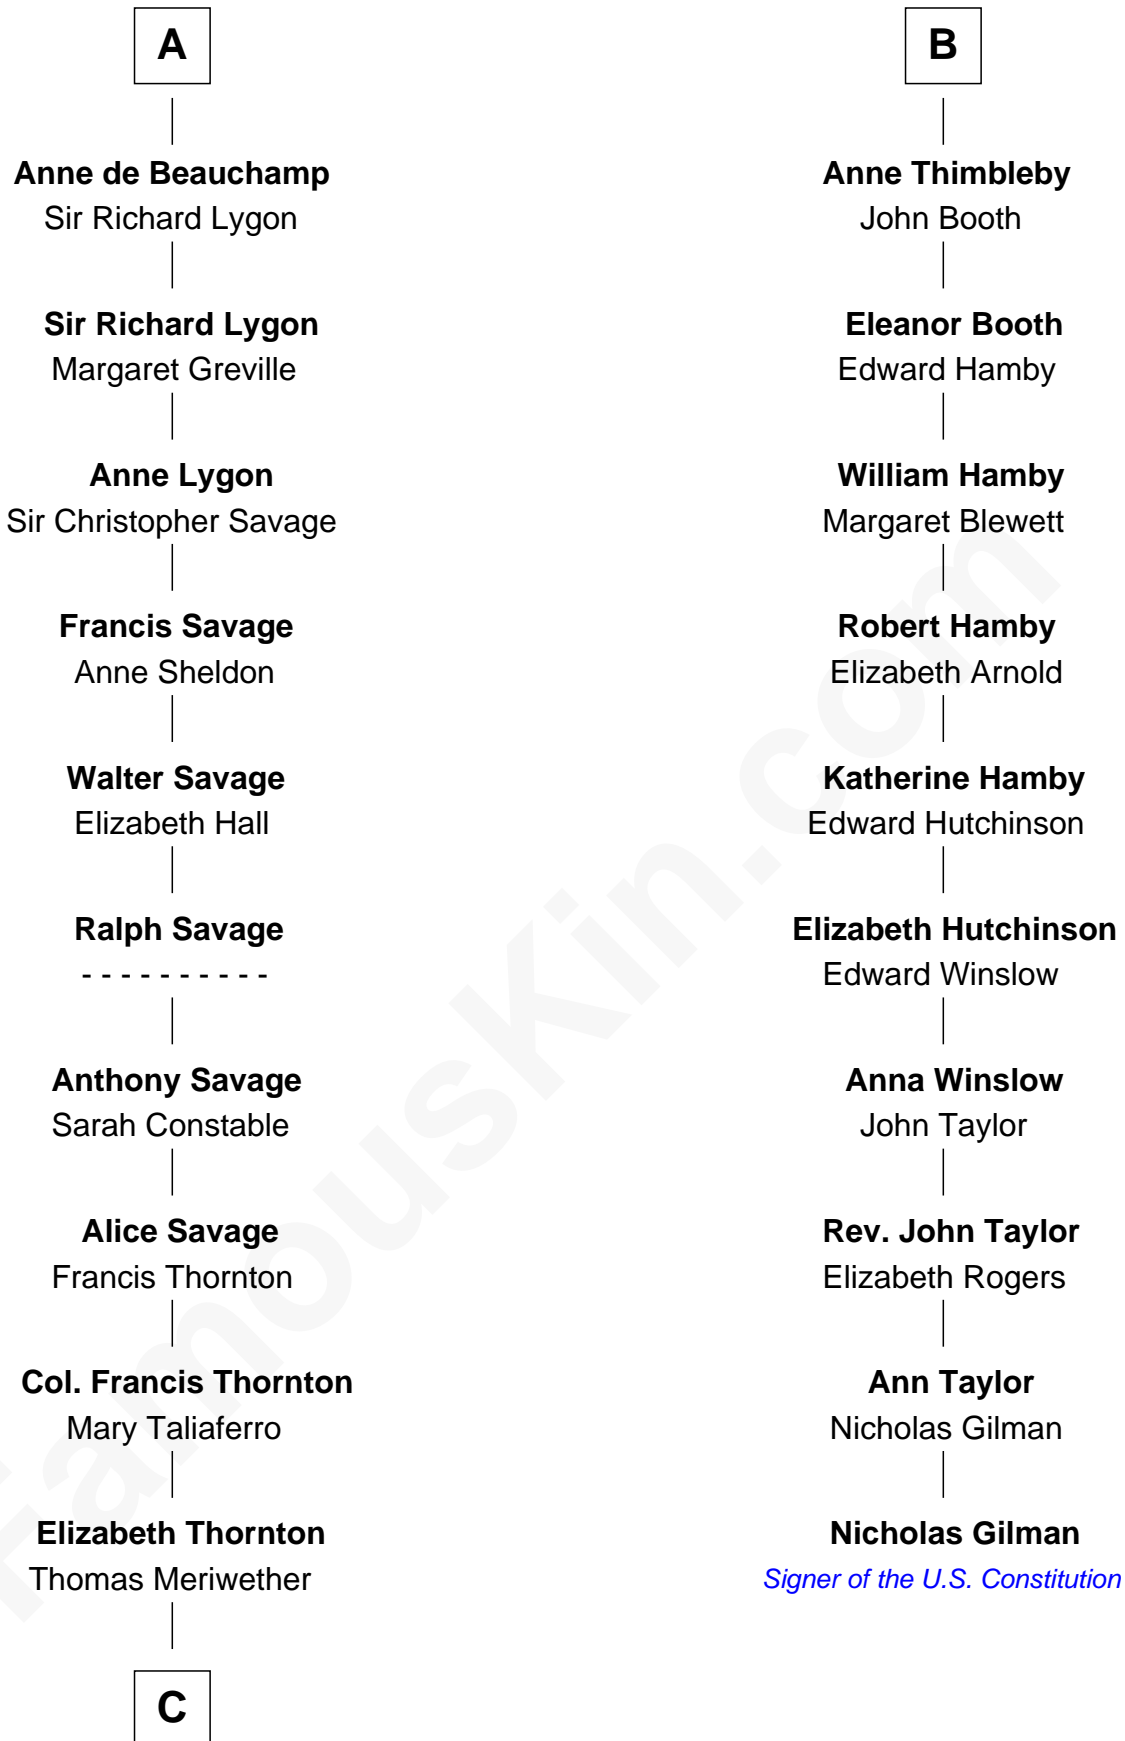

FamousKin.com Relationship Chart of

Meriwether Lewis

Lewis and Clark Expedition

16th cousin 2 times removed of

Nicholas Gilman

Signer of the U.S. Constitution

John de Botetourte

Maud FitzThomas

Elizabeth Stafford
Sir Richard de Beauchamp

A

Thomas de Botetourte
Joan de Somery

John de Botetourte
Joyce la Zouche de Mortimer

Joyce de Botetourte
Sir Baldwin Freville

Sir Baldwin Freville
Maude le Scrope

Margaret Freville
Sir Hugh Willoughby

Margery Willoughby
Sir Godfrey Hilton

Elizabeth Hilton
Richard Thimbleby

B

C

—
Lucy Meriwether

William Lewis

—
Meriwether Lewis