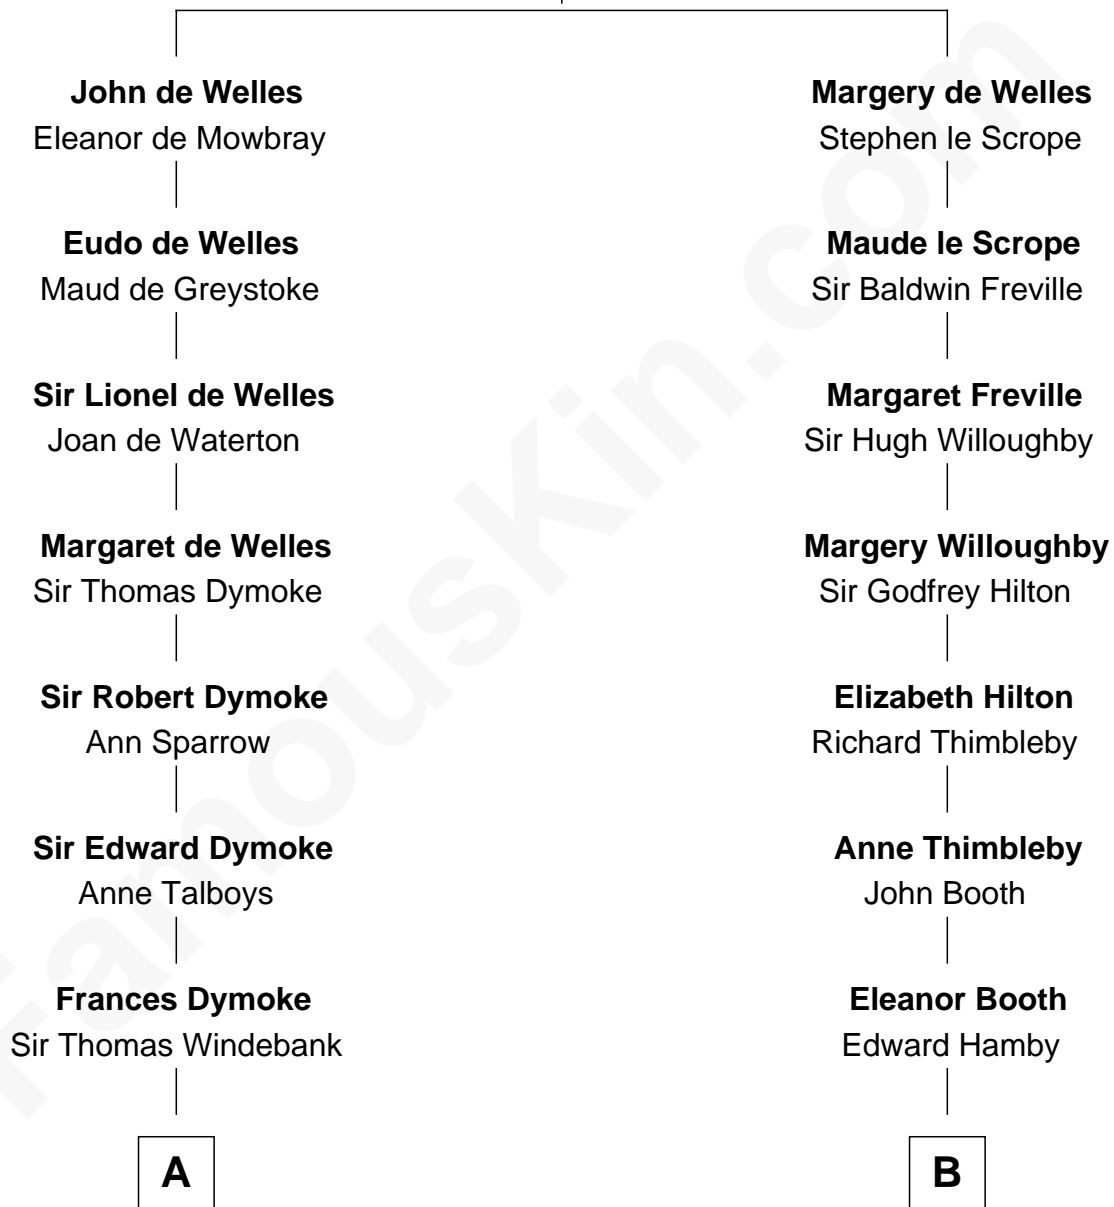

FamousKin.com Relationship Chart of

Meriwether Lewis

Lewis and Clark Expedition

13th cousin 1 time removed of

Nicholas Gilman

Signer of the U.S. Constitution

John de Welles

Maud de Roos

A

Mildred Windebank

Robert Reade

Col. George Reade

Elizabeth Martiau

Mildred Reade

Col. Augustine Warner

Elizabeth Warner

Col. John Lewis

Col. Robert Lewis

Jane Meriwether

William Lewis

Lucy Meriwether

Meriwether Lewis

Lewis and Clark Expedition

B