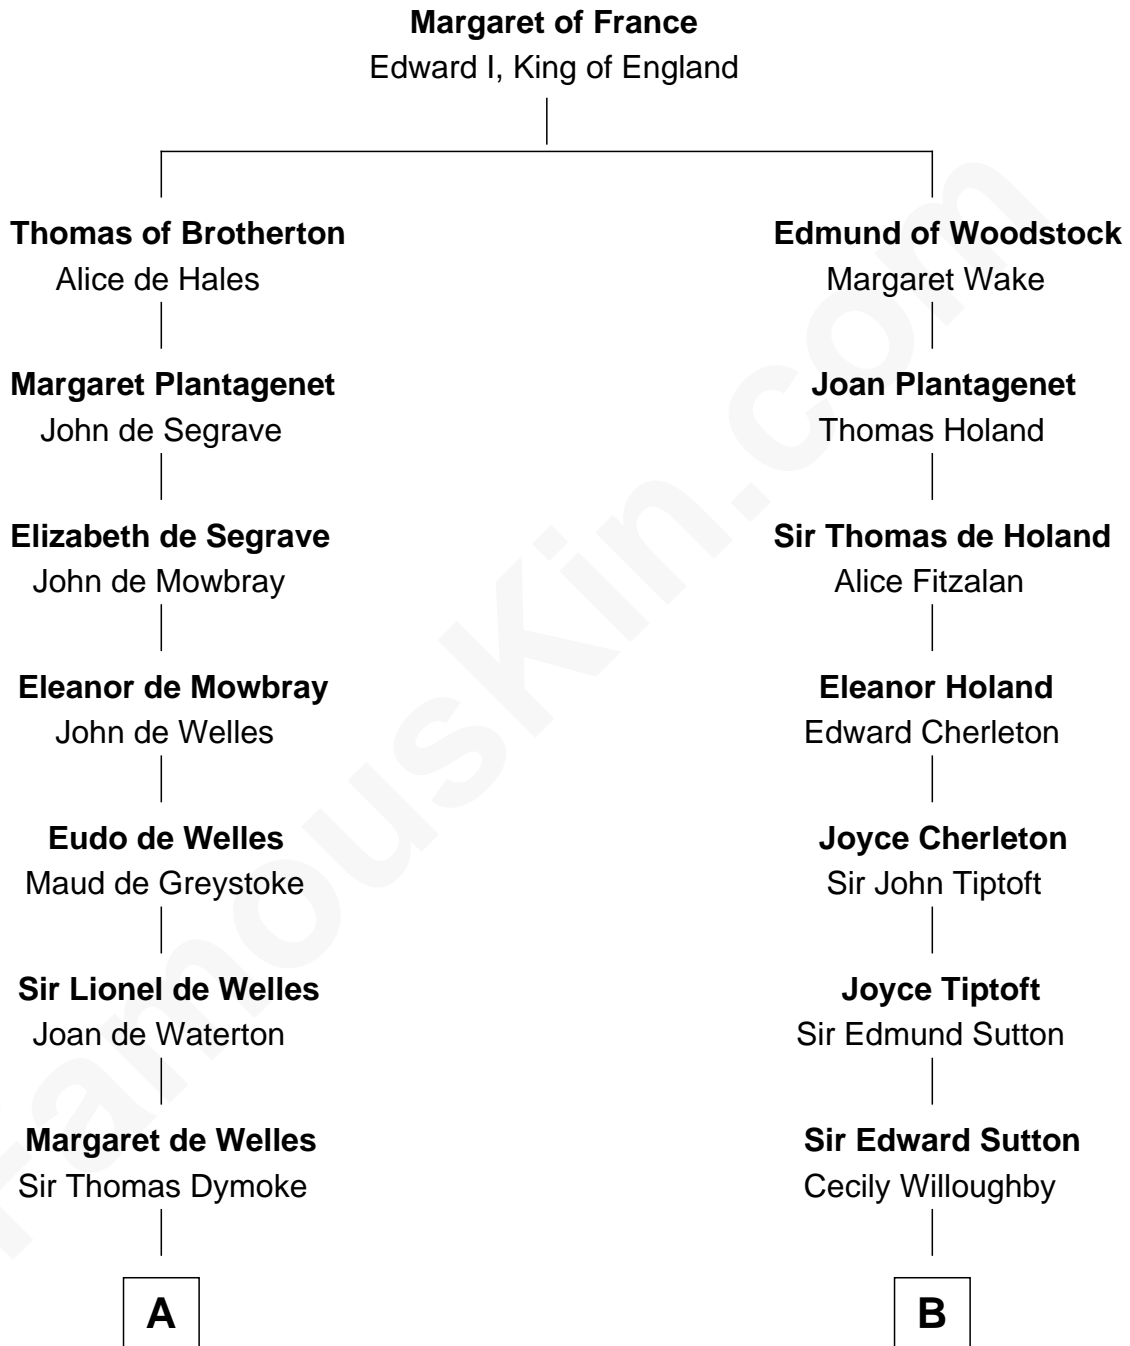

FamousKin.com Relationship Chart of

Meriwether Lewis

Lewis and Clark Expedition

16th cousin 4 times removed of

Tennessee Williams

Author of A Streetcar Named Desire

C

—
Cornelius Worcester Coffin

Nancy McCorkle

—
Isabelle Coffin

Thomas Lanier Williams

—
Cornelius Coffin Williams

Edwina Dakin

—
Tennessee Williams

Author of A Streetcar Named Desire

FamousKin.com