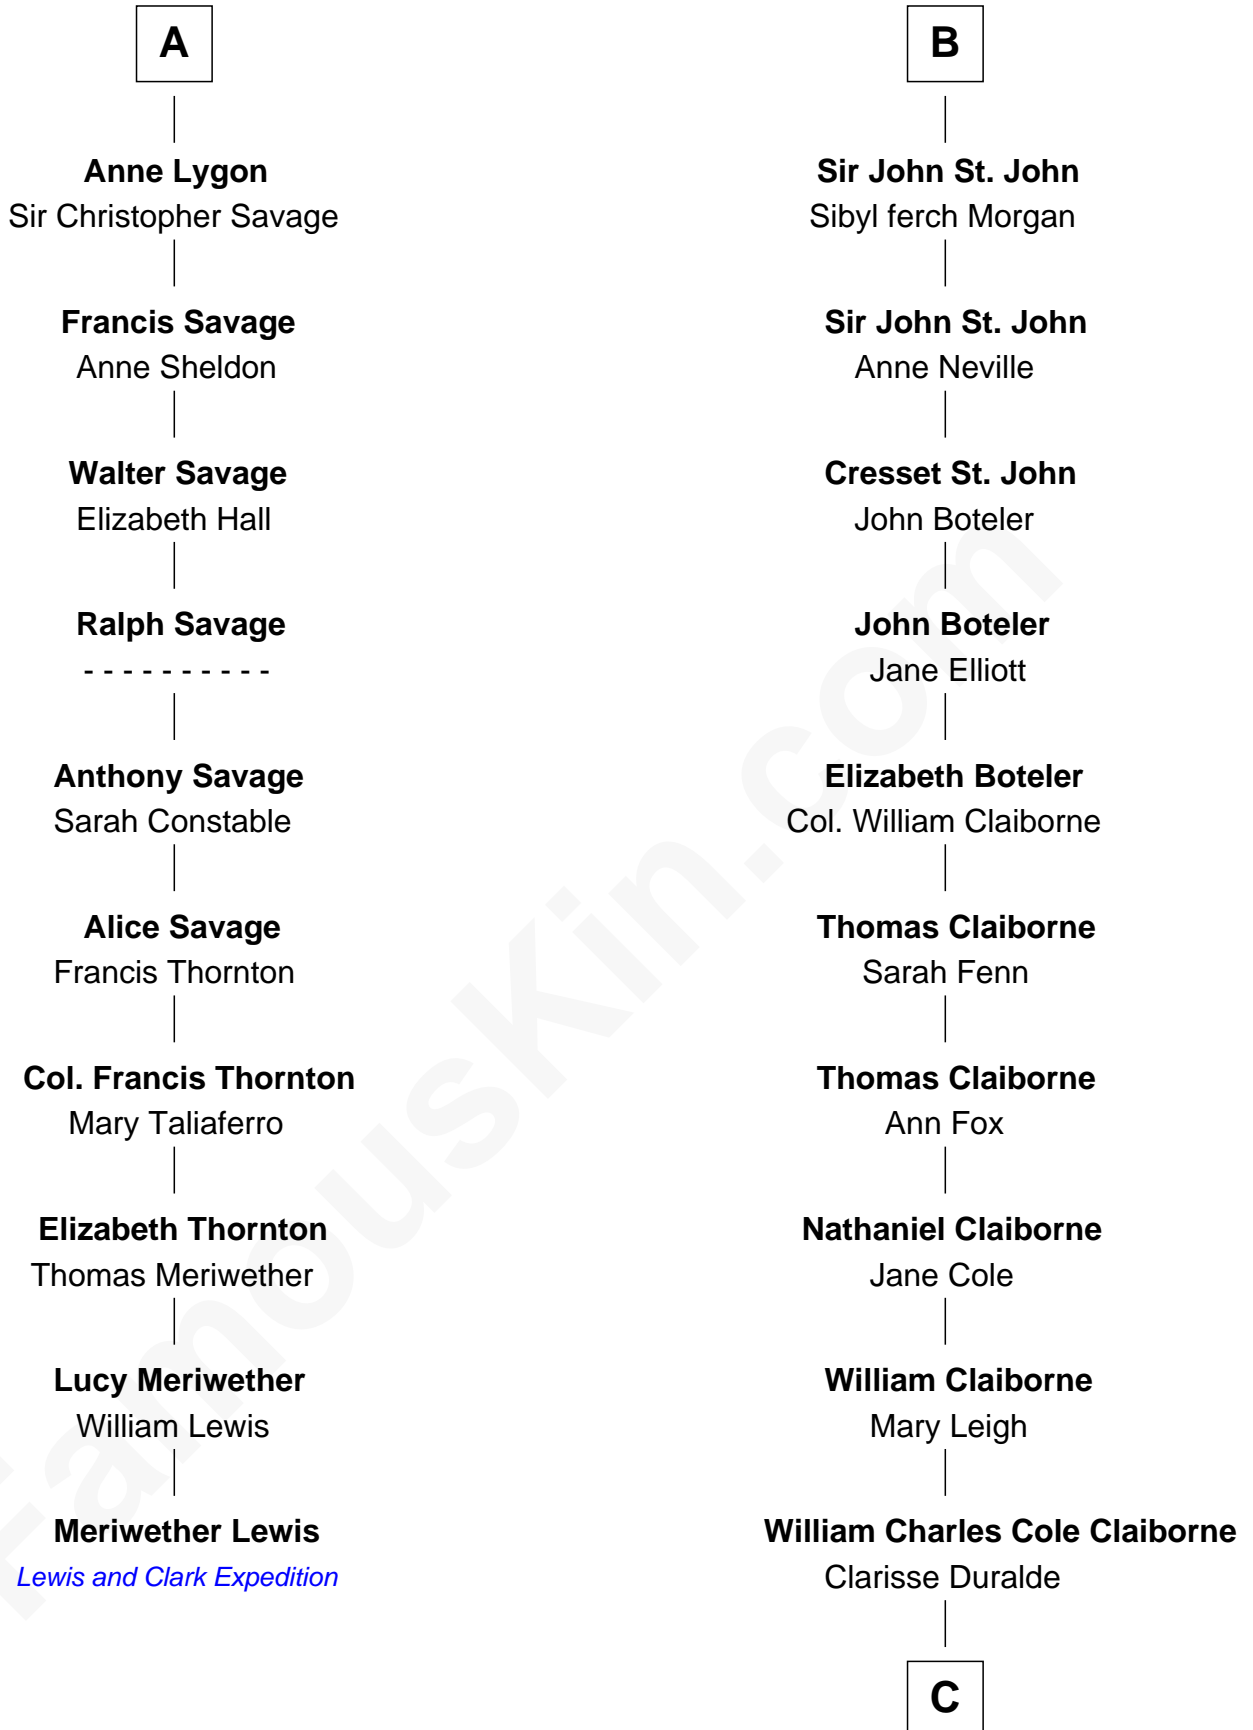

# FamousKin.com Relationship Chart of

**Meriwether Lewis**

*Lewis and Clark Expedition*

16th cousin 4 times removed of

**Liz Claiborne**

*Fashion Designer and Founder of Liz Claiborne Inc.*

**Sir Walter de Beauchamp**

Alice de Tony

**C**

**William Charles Cole Claiborne**

Louise de Balathier

**Fernand Claiborne**

Marie Louise Villeré

**Omer Villere Claiborne**

Carolyn Louise Fenner