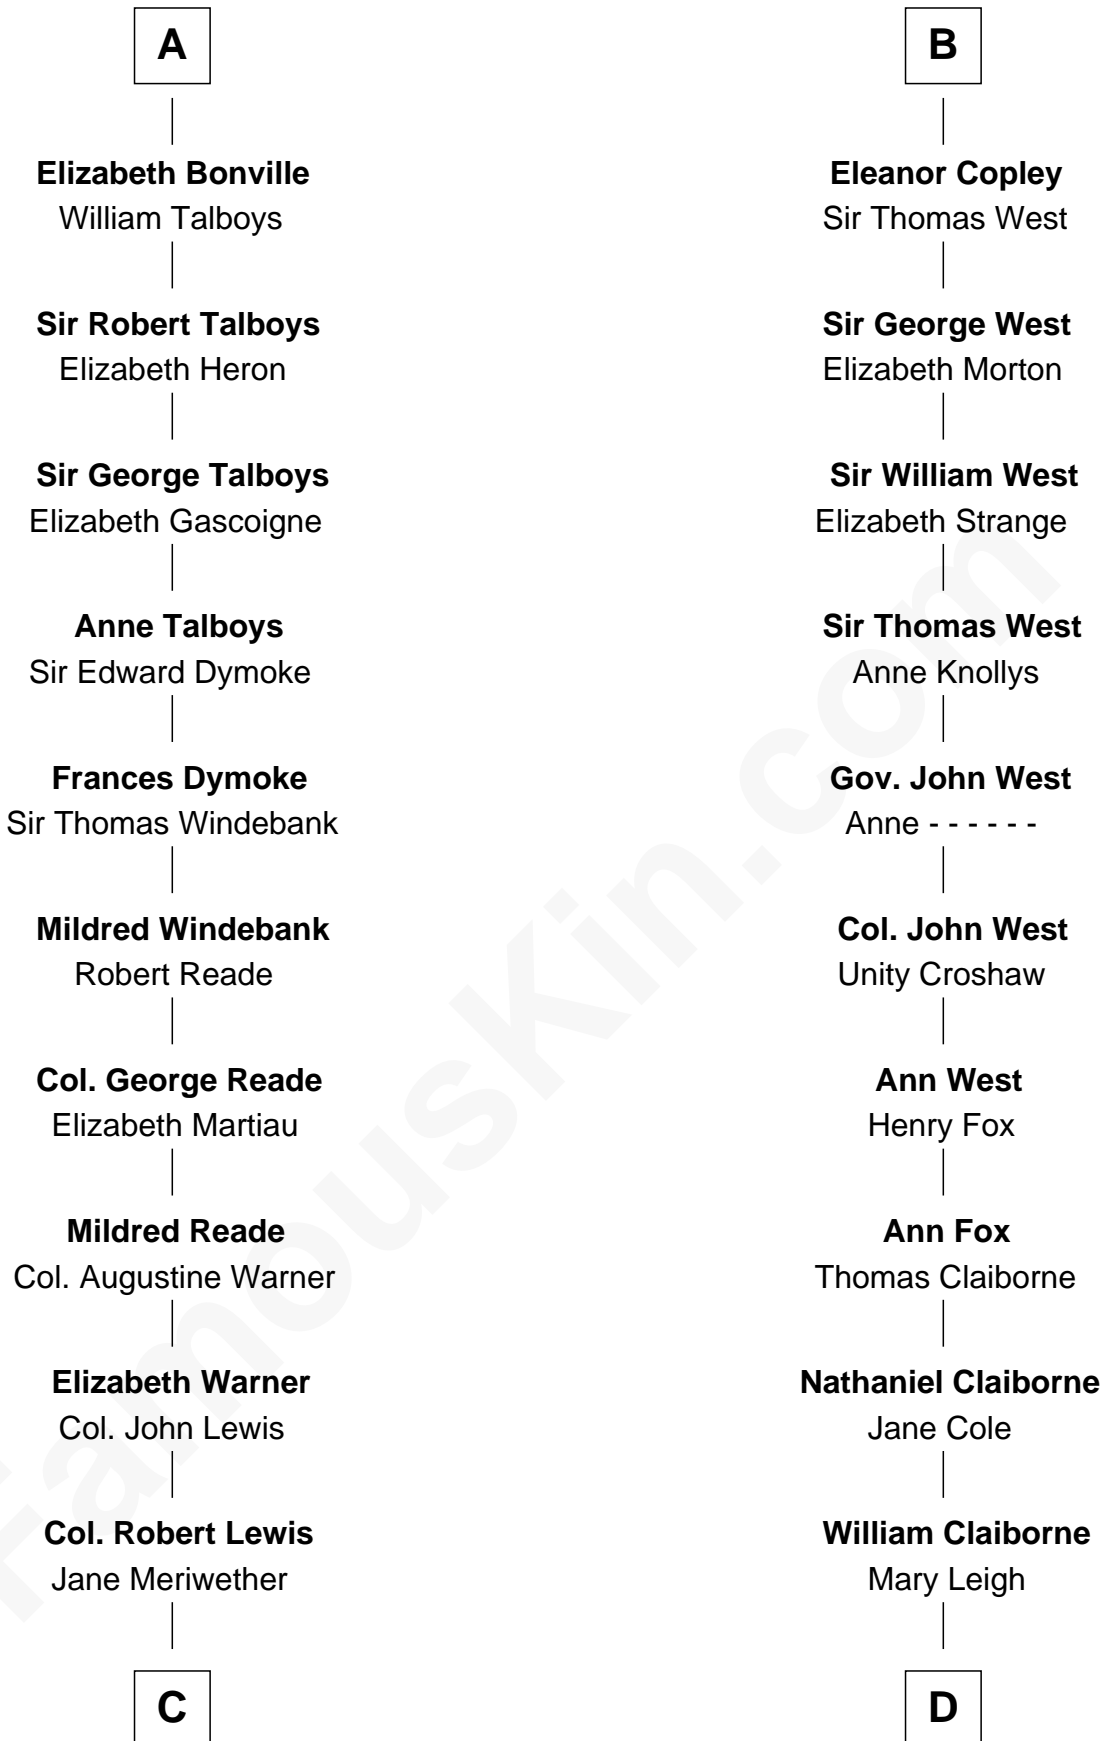

FamousKin.com Relationship Chart of

Meriwether Lewis

Lewis and Clark Expedition

18th cousin 3 times removed of

Liz Claiborne

Fashion Designer and Founder of Liz Claiborne Inc.

Sir Roger de Somery

Nichole d'Aubenev

Sir Thomas Hoo

Sir Thomas Hoo

Eleanor de Welles

Anne Hoo

Sir Roger Copley

B

C

William Lewis
Lucy Meriwether

Meriwether Lewis
Lewis and Clark Expedition

D

William Charles Cole Claiborne
Clarisse Duralde

William Charles Cole Claiborne
Louise de Balathier

Fernand Claiborne
Marie Louise Villeré

Omer Villere Claiborne
Carolyn Louise Fenner