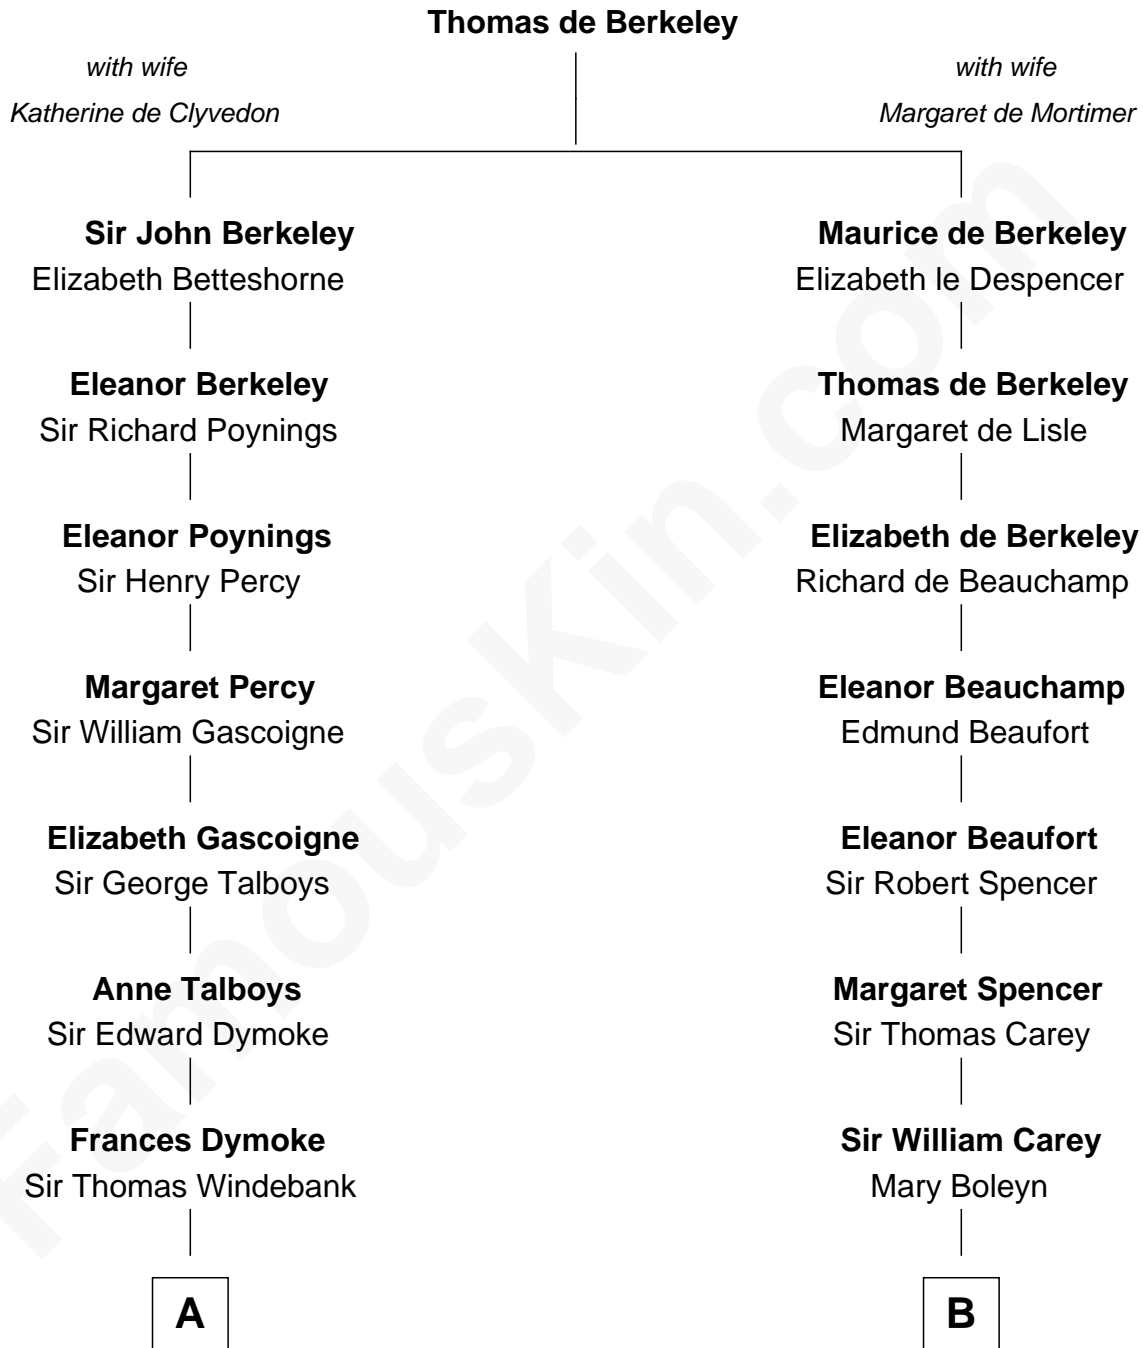

# FamousKin.com Relationship Chart of

**Meriwether Lewis**

*Lewis and Clark Expedition*

13th cousin 6 times removed of

**Liz Claiborne**

*Fashion Designer and Founder of Liz Claiborne Inc.*

**C**

—  
**Fernand Claiborne**  
Marie Louise Villeré

—  
**Omer Villere Claiborne**  
Carolyn Louise Fenner

—  
**Liz Claiborne**  
*Found of Liz Claiborne Inc.*

FamousKin.com