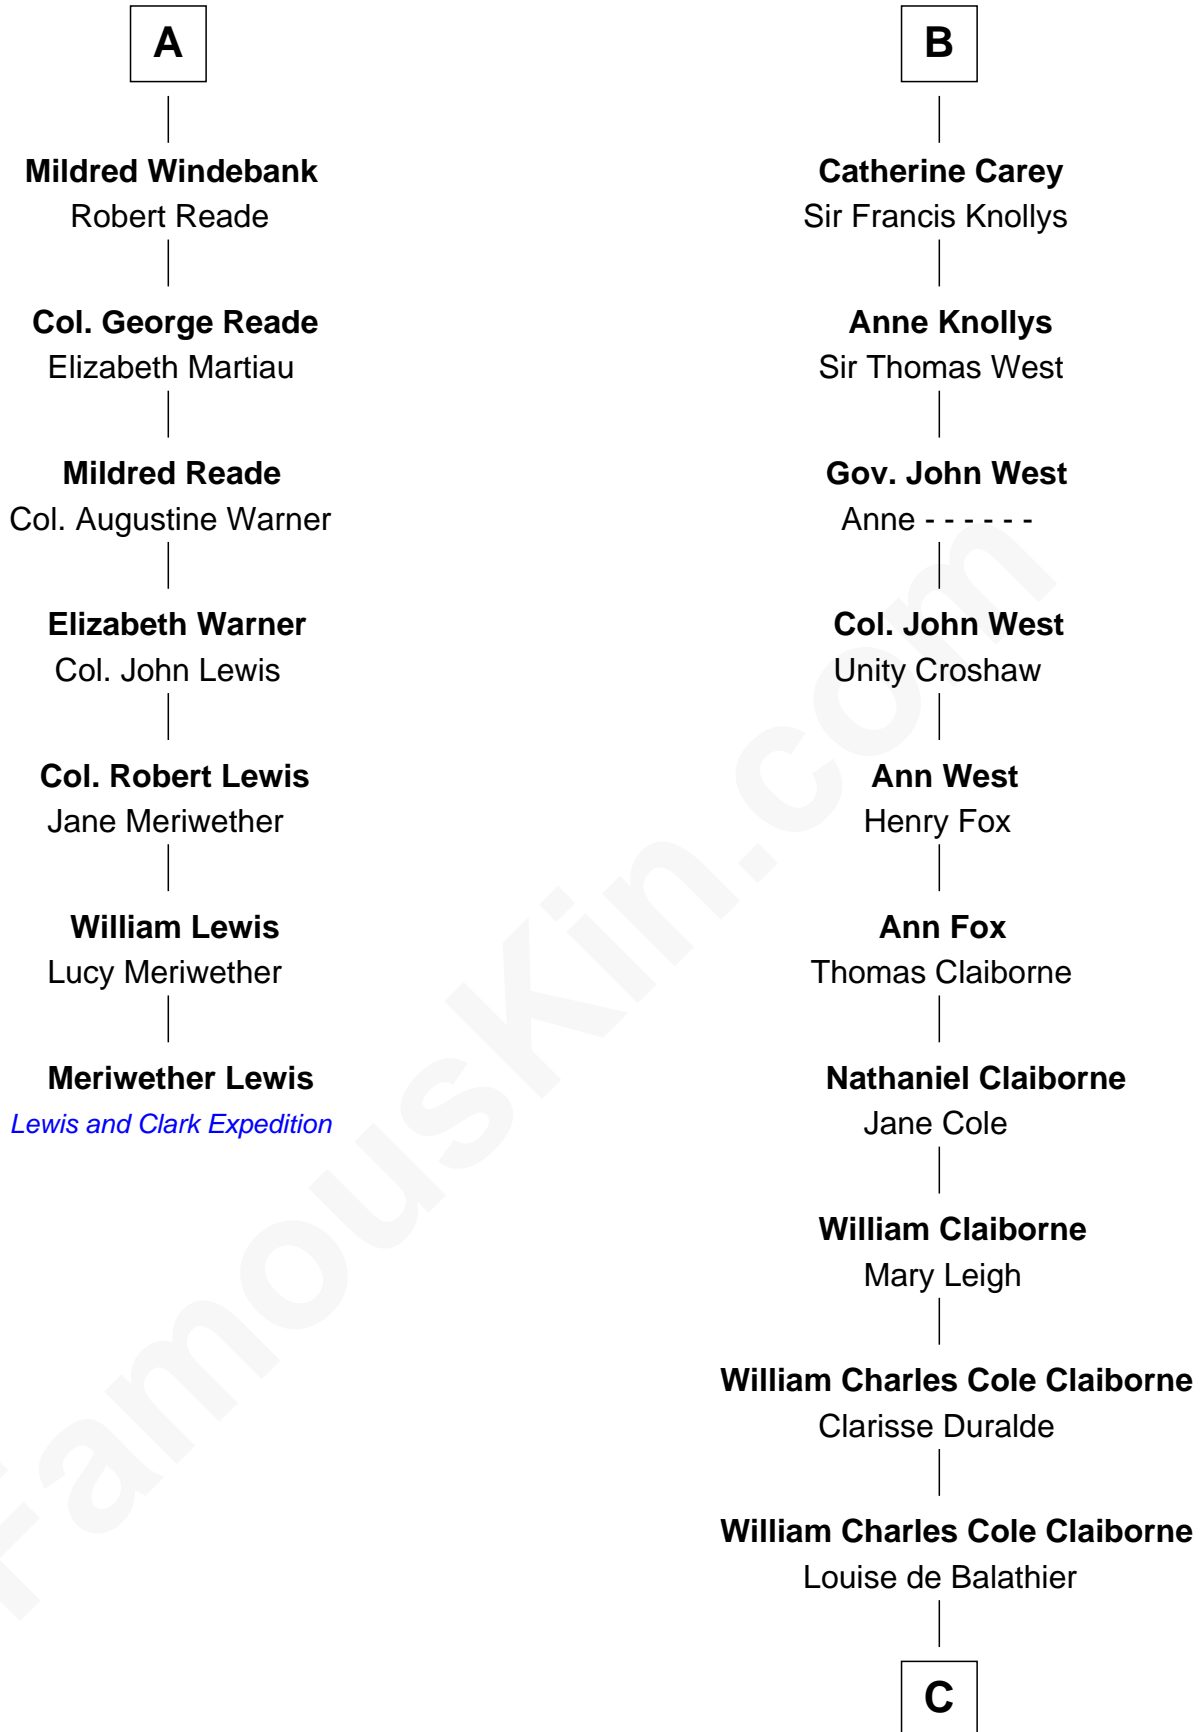

# FamousKin.com Relationship Chart of

**Meriwether Lewis**

*Lewis and Clark Expedition*

13th cousin 6 times removed of

**Liz Claiborne**

*Fashion Designer and Founder of Liz Claiborne Inc.*

**C**

—  
**Fernand Claiborne**  
Marie Louise Villeré

—  
**Omer Villere Claiborne**  
Carolyn Louise Fenner

—  
**Liz Claiborne**  
*Found of Liz Claiborne Inc.*

FamousKin.com