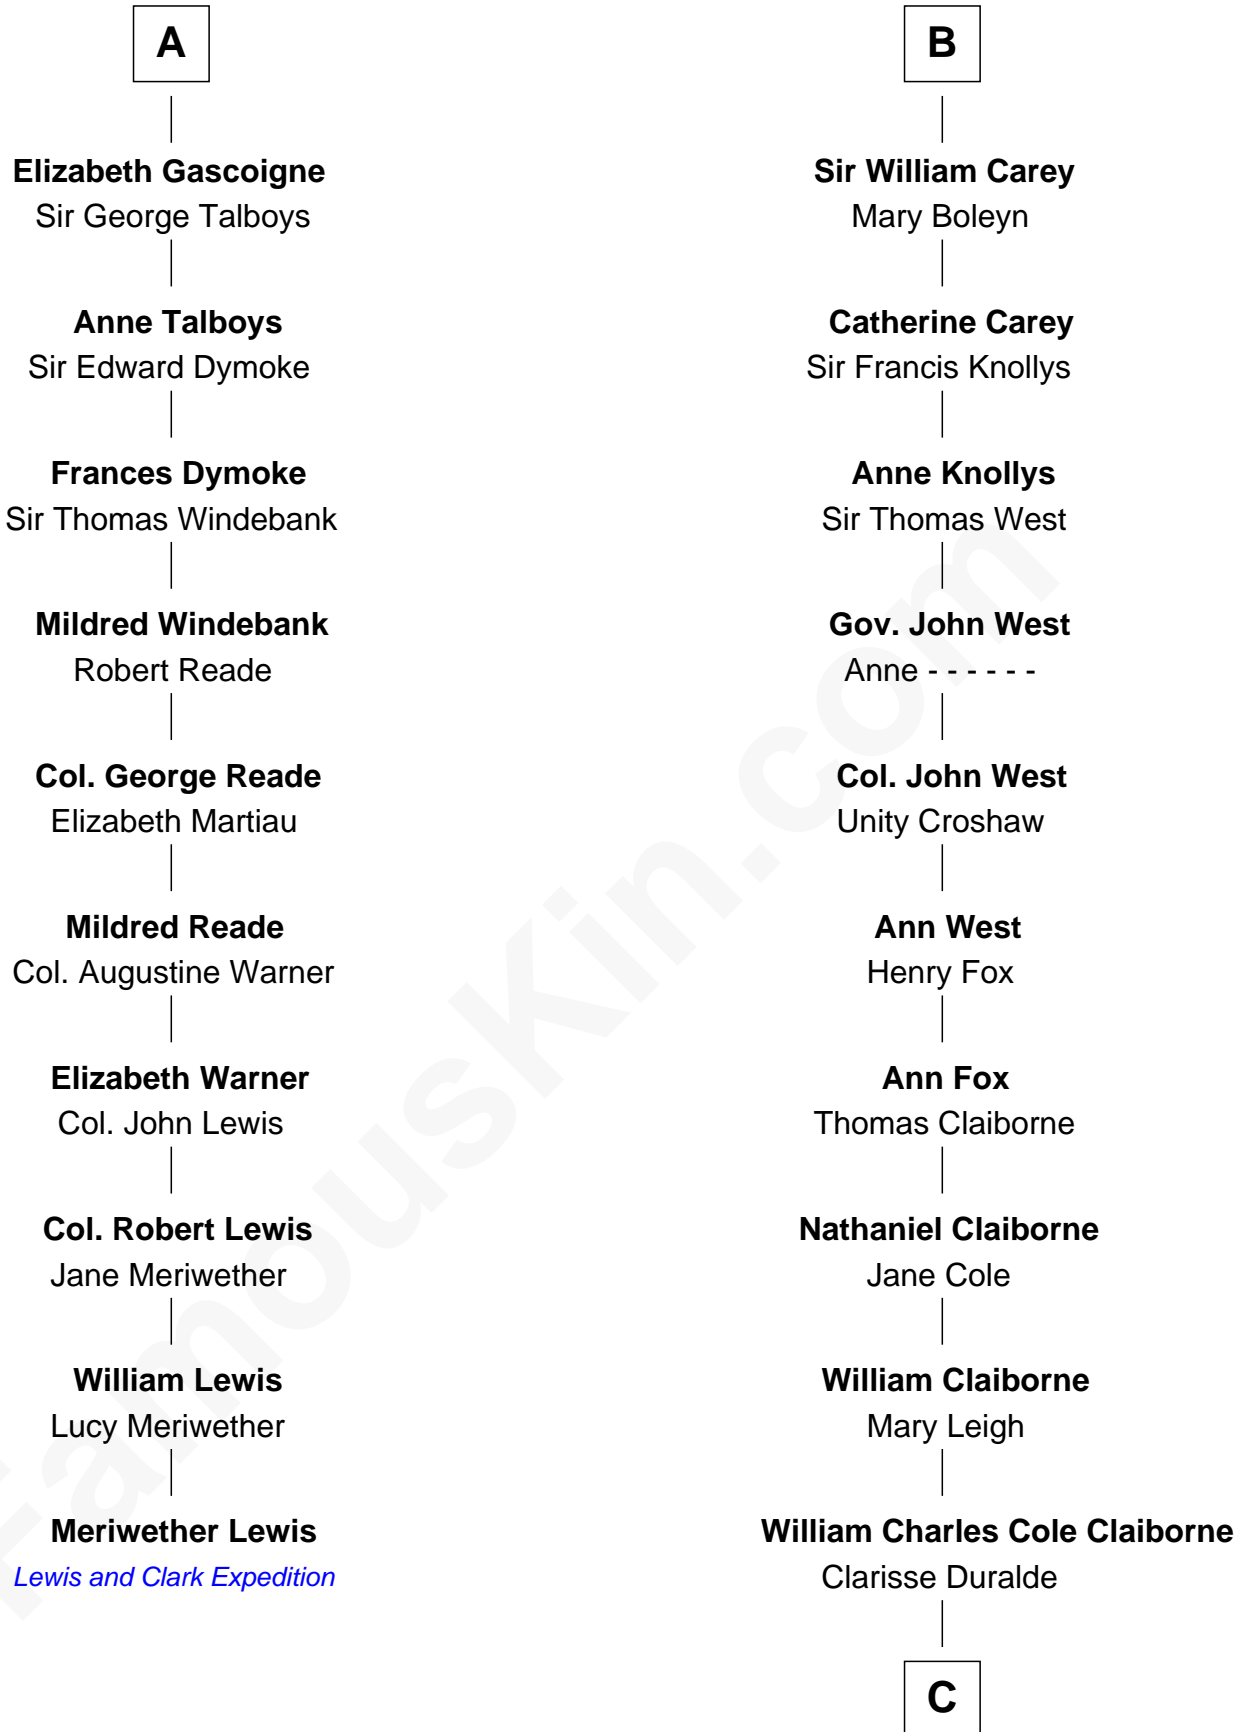

# FamousKin.com Relationship Chart of

**Meriwether Lewis**

*Lewis and Clark Expedition*

16th cousin 4 times removed of

**Liz Claiborne**

*Fashion Designer and Founder of Liz Claiborne Inc.*

**Roger de Mortimer**

Joan de Geneville

**Sir Edmund Mortimer**  
Elizabeth de Badlesmere

**Sir Roger de Mortimer**  
Philippa de Montagu

**Edmund Mortimer**  
Philippa Plantagenet

**Elizabeth Mortimer**  
Sir Henry Percy

**Sir Henry Percy**  
Eleanor Neville

**Sir Henry Percy**  
Eleanor Poynings

**Margaret Percy**  
Sir William Gascoigne

**A**

**Margaret de Mortimer**  
Thomas de Berkeley

**Maurice de Berkeley**  
Elizabeth le Despencer

**Thomas de Berkeley**  
Margaret de Lisle

**Elizabeth de Berkeley**  
Richard de Beauchamp

**Eleanor Beauchamp**  
Edmund Beaufort

**Eleanor Beaufort**  
Sir Robert Spencer

**Margaret Spencer**  
Sir Thomas Carey

**B**

**C**

**William Charles Cole Claiborne**