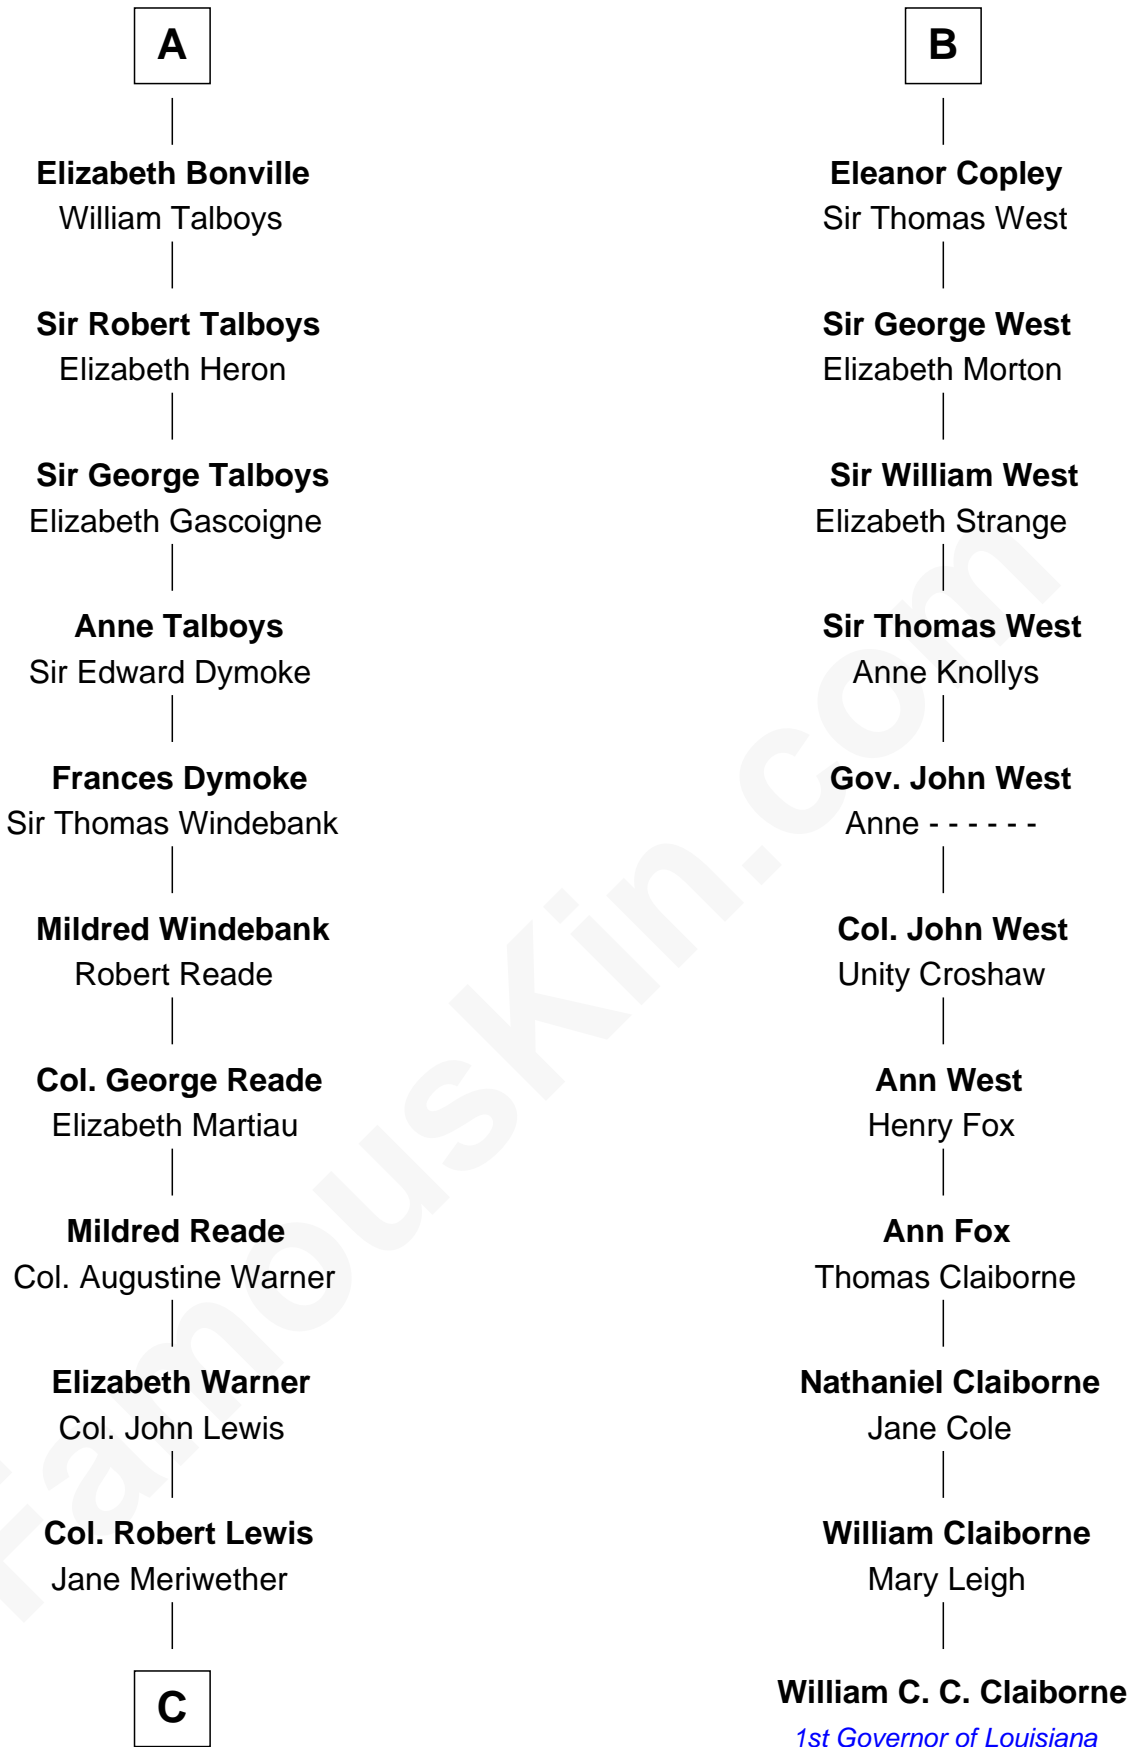

FamousKin.com Relationship Chart of

Meriwether Lewis

Lewis and Clark Expedition

17th cousin 1 time removed of

William C. C. Claiborne

1st Governor of Louisiana

Sir Roger de Somery

Nichole d'Aubenev

C

—
William Lewis
Lucy Meriwether

—
Meriwether Lewis
Lewis and Clark Expedition

FamousKin.com