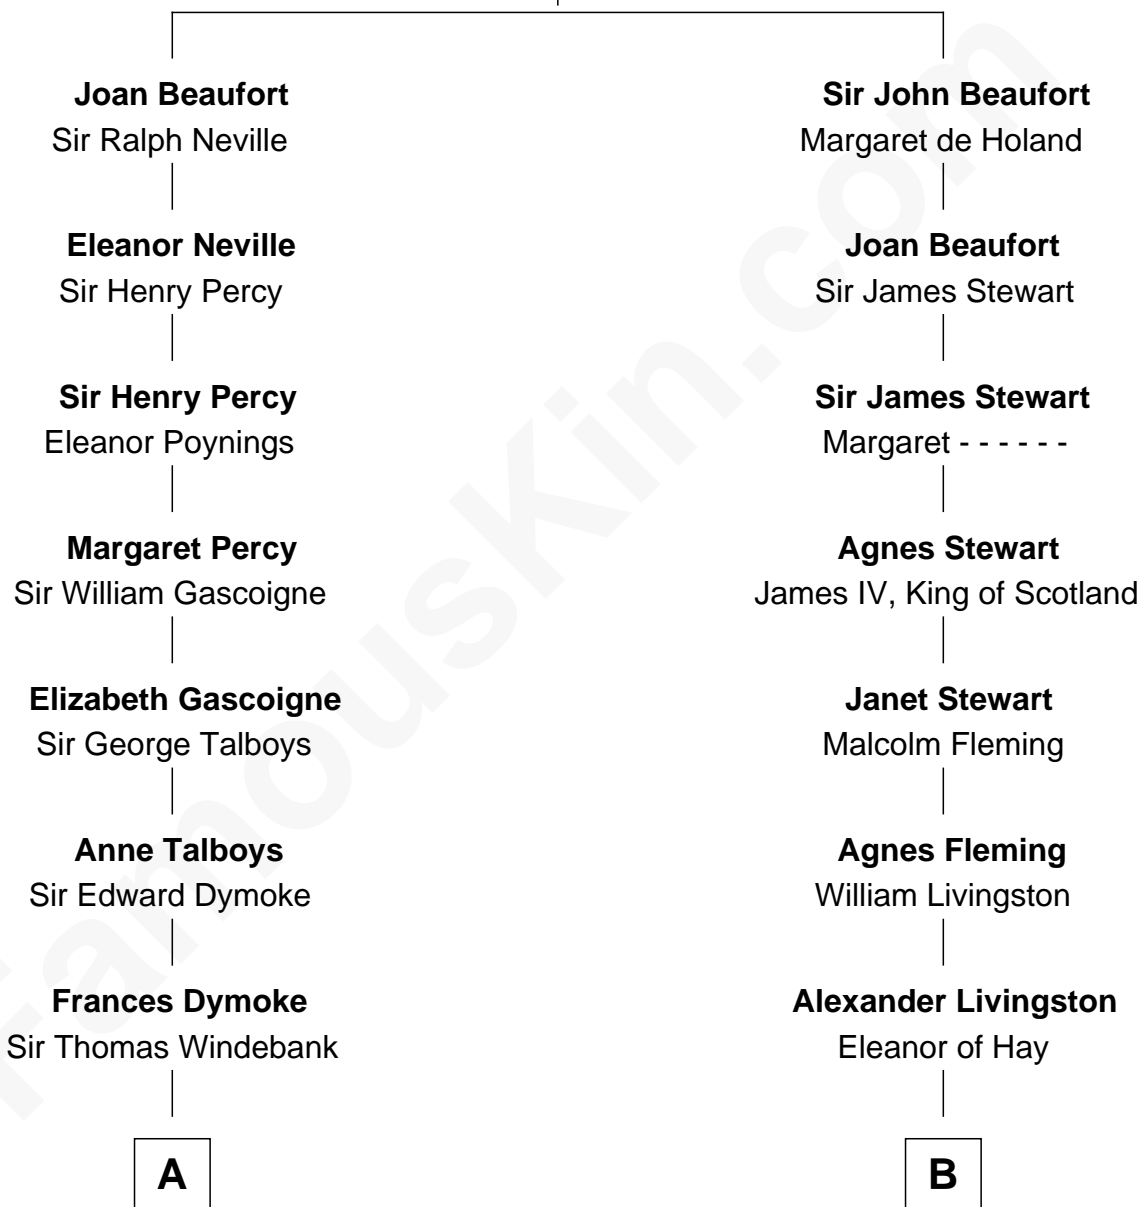

FamousKin.com Relationship Chart of

Meriwether Lewis

Lewis and Clark Expedition

13th cousin 5 times removed of

Howard Dean

79th Governor of Vermont

John of Gaunt

Katherine Roet

C

Andrea Belden Maitland

Howard Brush Dean

Howard Dean

79th Governor of Vermont

FamousKin.com