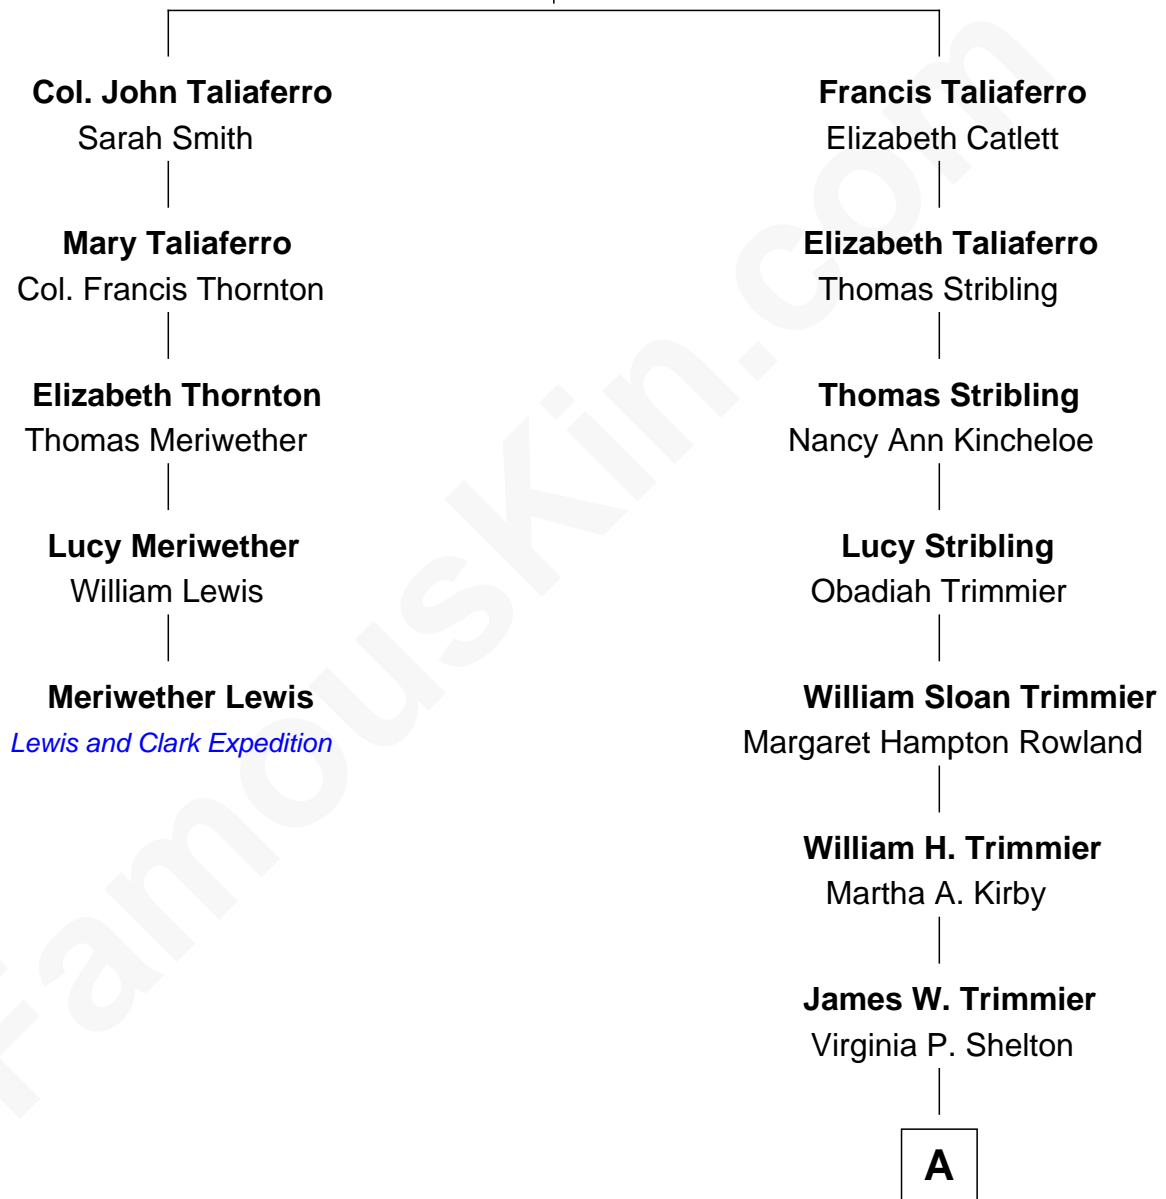

FamousKin.com Relationship Chart of

Meriwether Lewis

Lewis and Clark Expedition

4th cousin 5 times removed of

Joanne Woodward

Movie Actress

Robert Taliaferro
Katherine Debnam

A

James Lloyd Trimmier
Eleanor Gasque Gignilliat

Elinor Gasque Trimmier
Wade Woodward

Joanne Woodward
Movie Actress

FamousKin.com