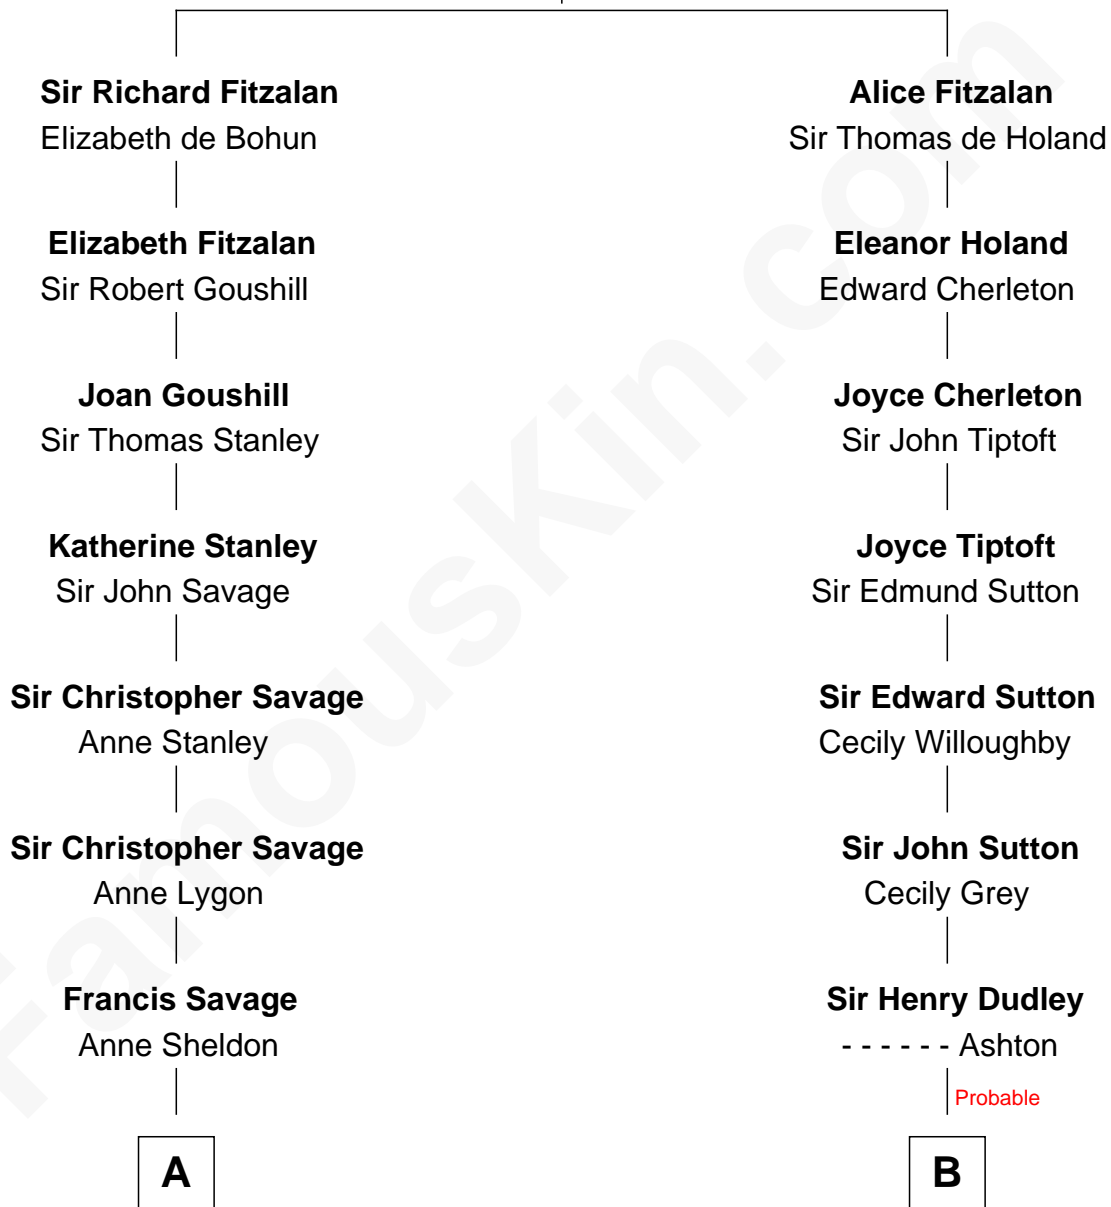

FamousKin.com Relationship Chart of

Meriwether Lewis

Lewis and Clark Expedition

14th cousin 4 times removed of

Humphrey Bogart

Movie Actor

Richard Fitzalan
Eleanor Plantagenet

C

Maud Humphrey
Dr. Belmont Deforest Bogart

Humphrey Bogart
Movie Actor

FamousKin.com