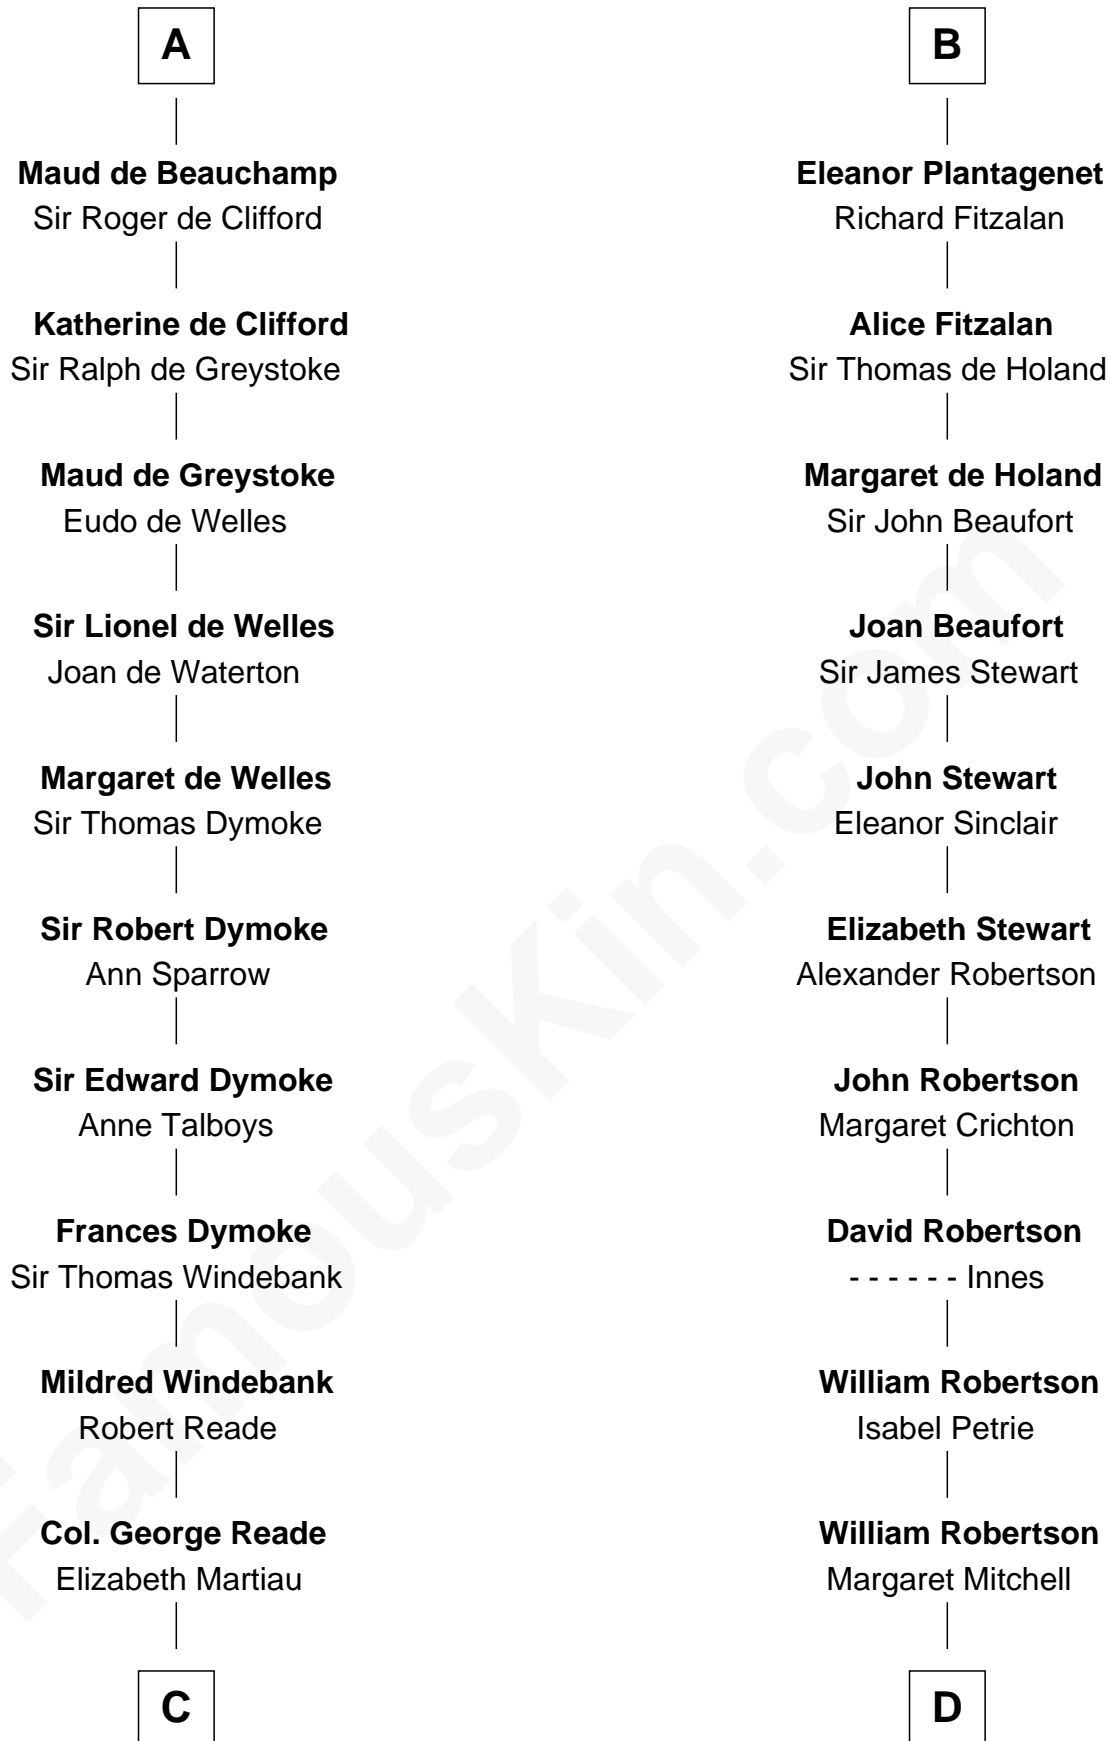

FamousKin.com Relationship Chart of

Meriwether Lewis

Lewis and Clark Expedition

19th cousin 2 times removed of

Patrick Henry

1st and 6th Governor of Virginia

Henry de Newburgh

C

Mildred Reade
Col. Augustine Warner

Elizabeth Warner
Col. John Lewis

Col. Robert Lewis
Jane Meriwether

William Lewis
Lucy Meriwether

Meriwether Lewis
Lewis and Clark Expedition

D

Jean Robertson
Alexander Henry