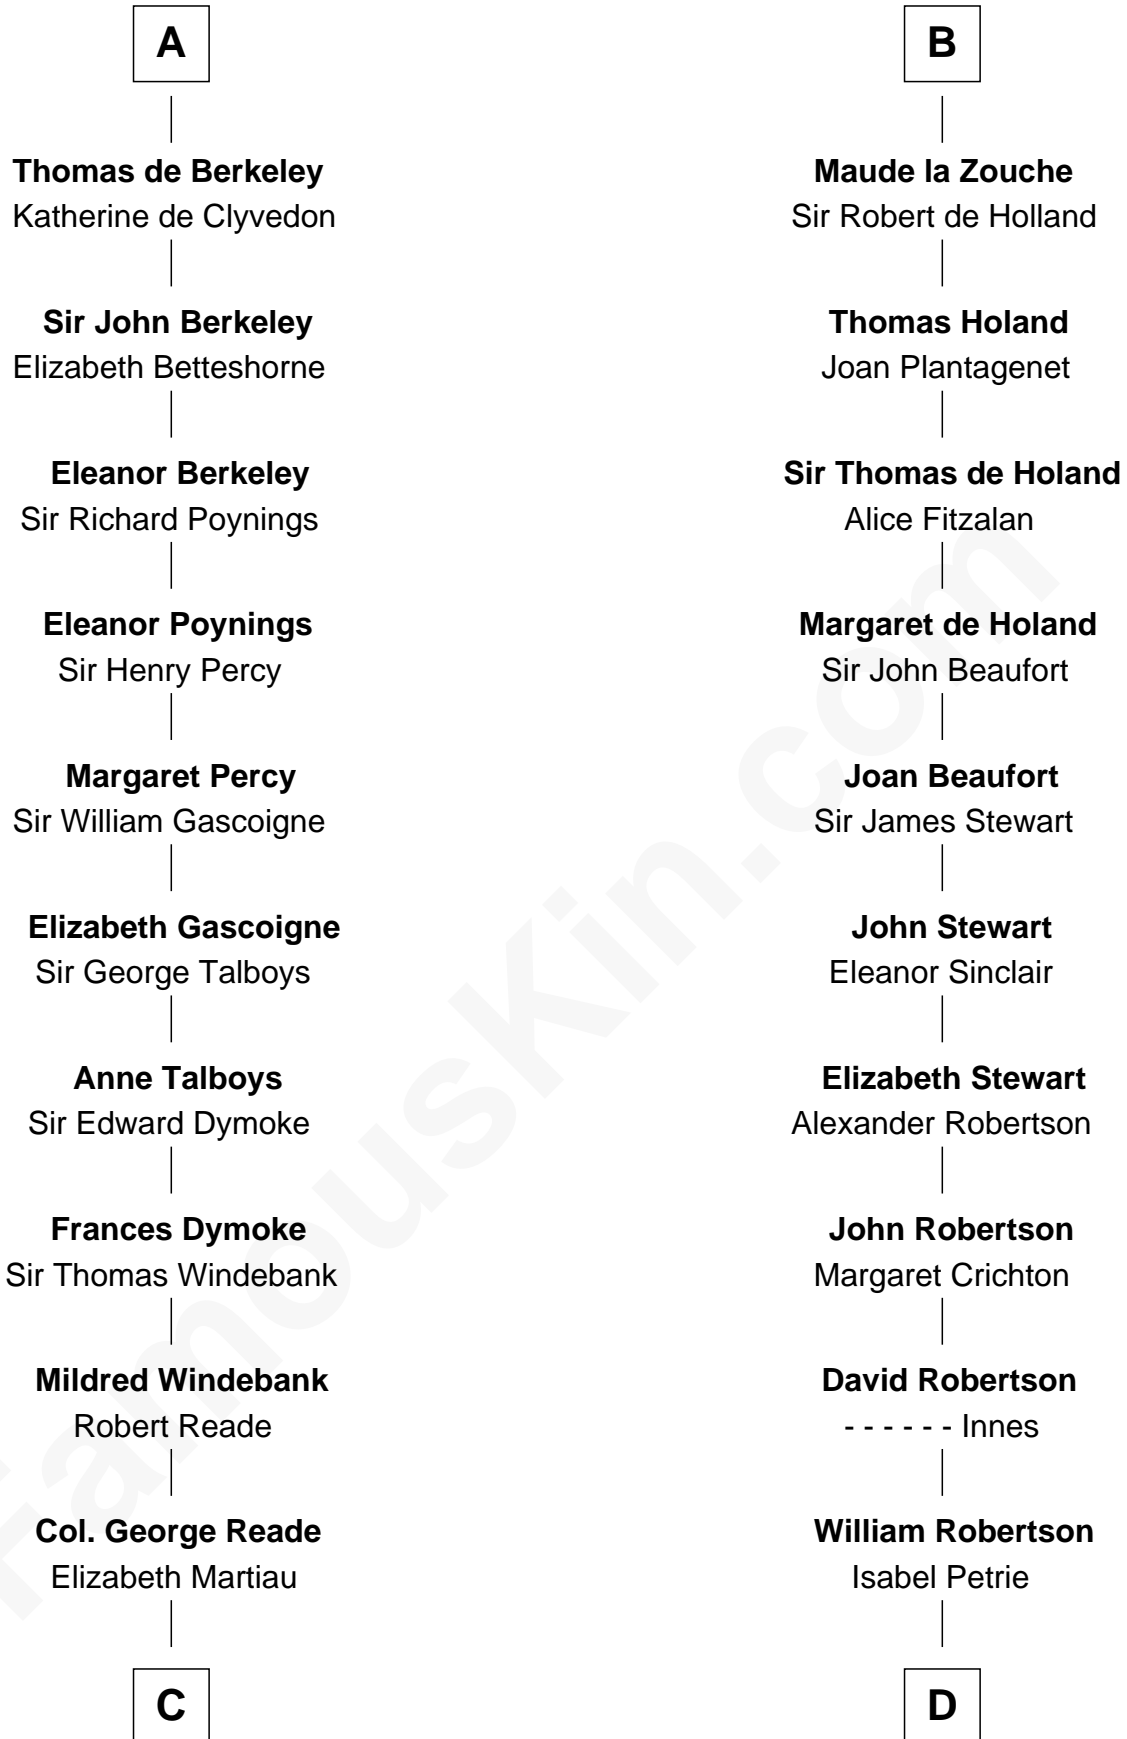

# FamousKin.com Relationship Chart of

**Meriwether Lewis**

*Lewis and Clark Expedition*

20th cousin 1 time removed of

**Patrick Henry**

*1st and 6th Governor of Virginia*

**Sir Robert de Beaumont**

Isabel de Vermandois

**C**

**Mildred Reade**  
Col. Augustine Warner

**Elizabeth Warner**  
Col. John Lewis

**Col. Robert Lewis**  
Jane Meriwether

**William Lewis**  
Lucy Meriwether

**Meriwether Lewis**  
*Lewis and Clark Expedition*