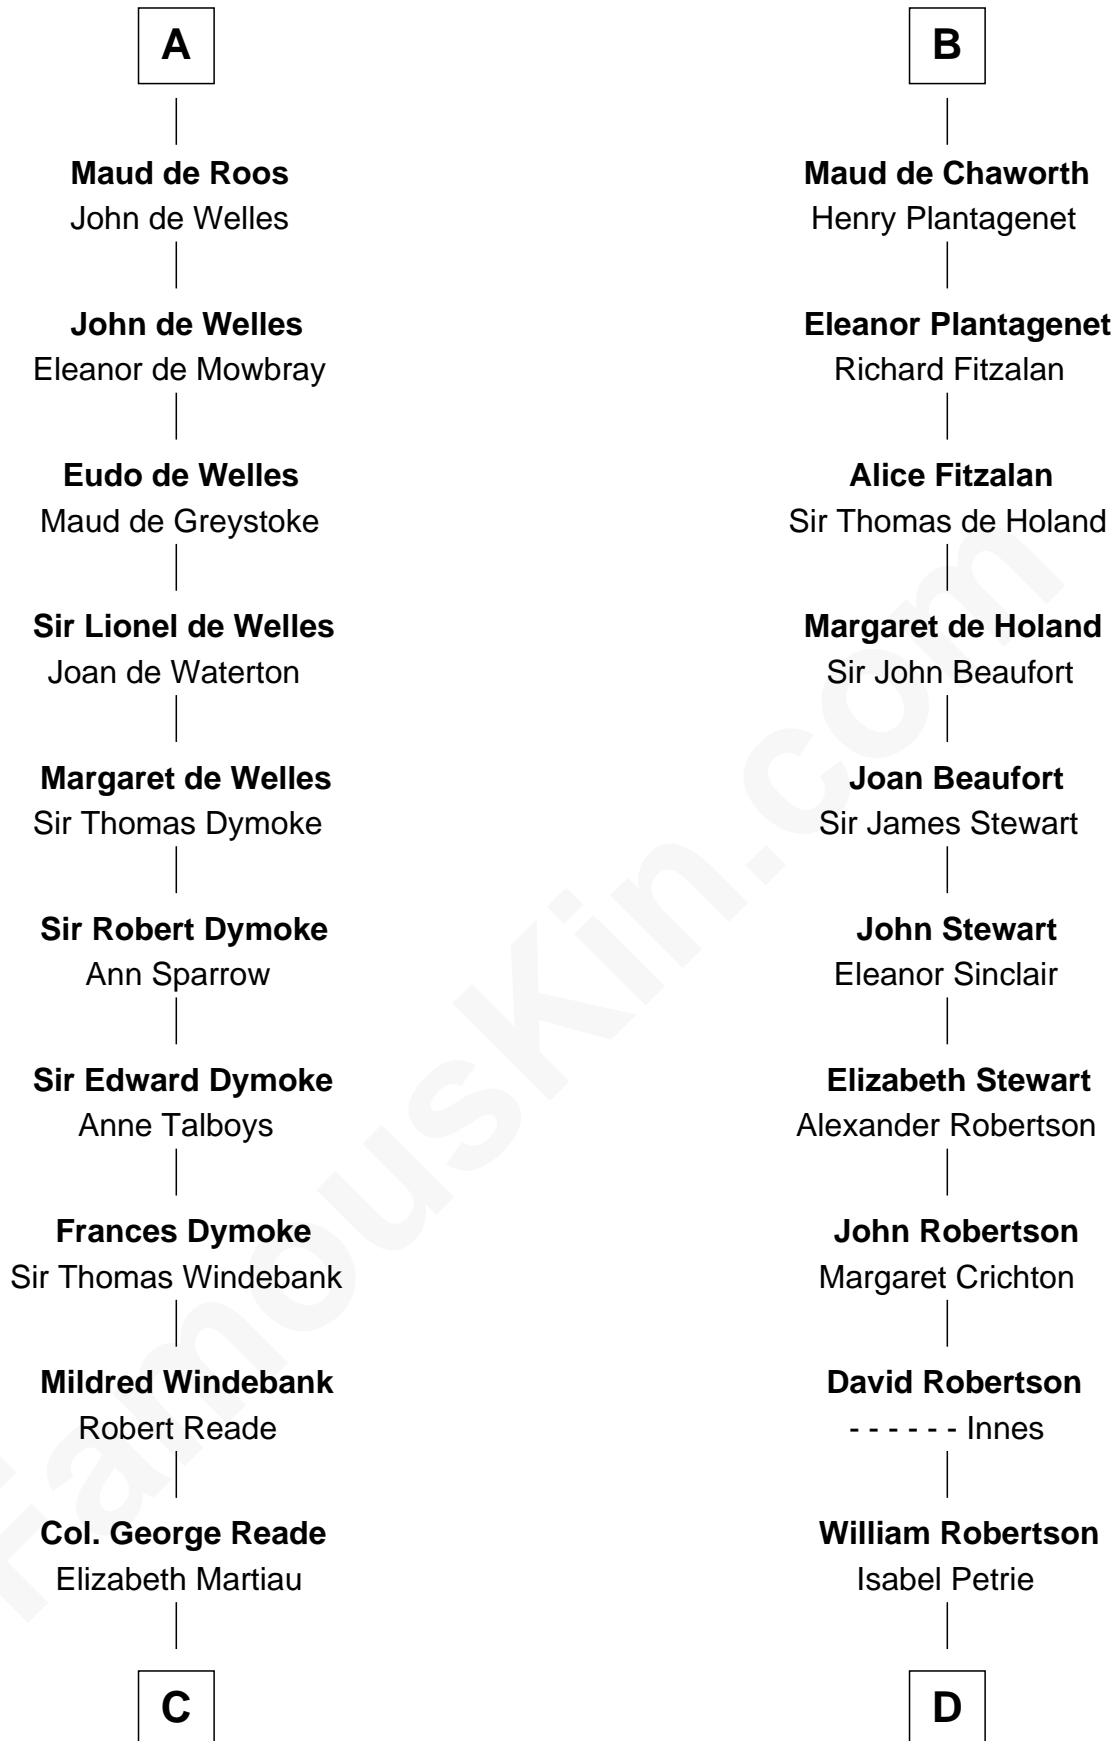

FamousKin.com Relationship Chart of

Meriwether Lewis

Lewis and Clark Expedition

20th cousin 1 time removed of

Patrick Henry

1st and 6th Governor of Virginia

Richard Fitzgilbert

Rohese Giffard

C

Mildred Reade
Col. Augustine Warner

Elizabeth Warner
Col. John Lewis

Col. Robert Lewis
Jane Meriwether

William Lewis
Lucy Meriwether

Meriwether Lewis
Lewis and Clark Expedition

D

William Robertson
Margaret Mitchell