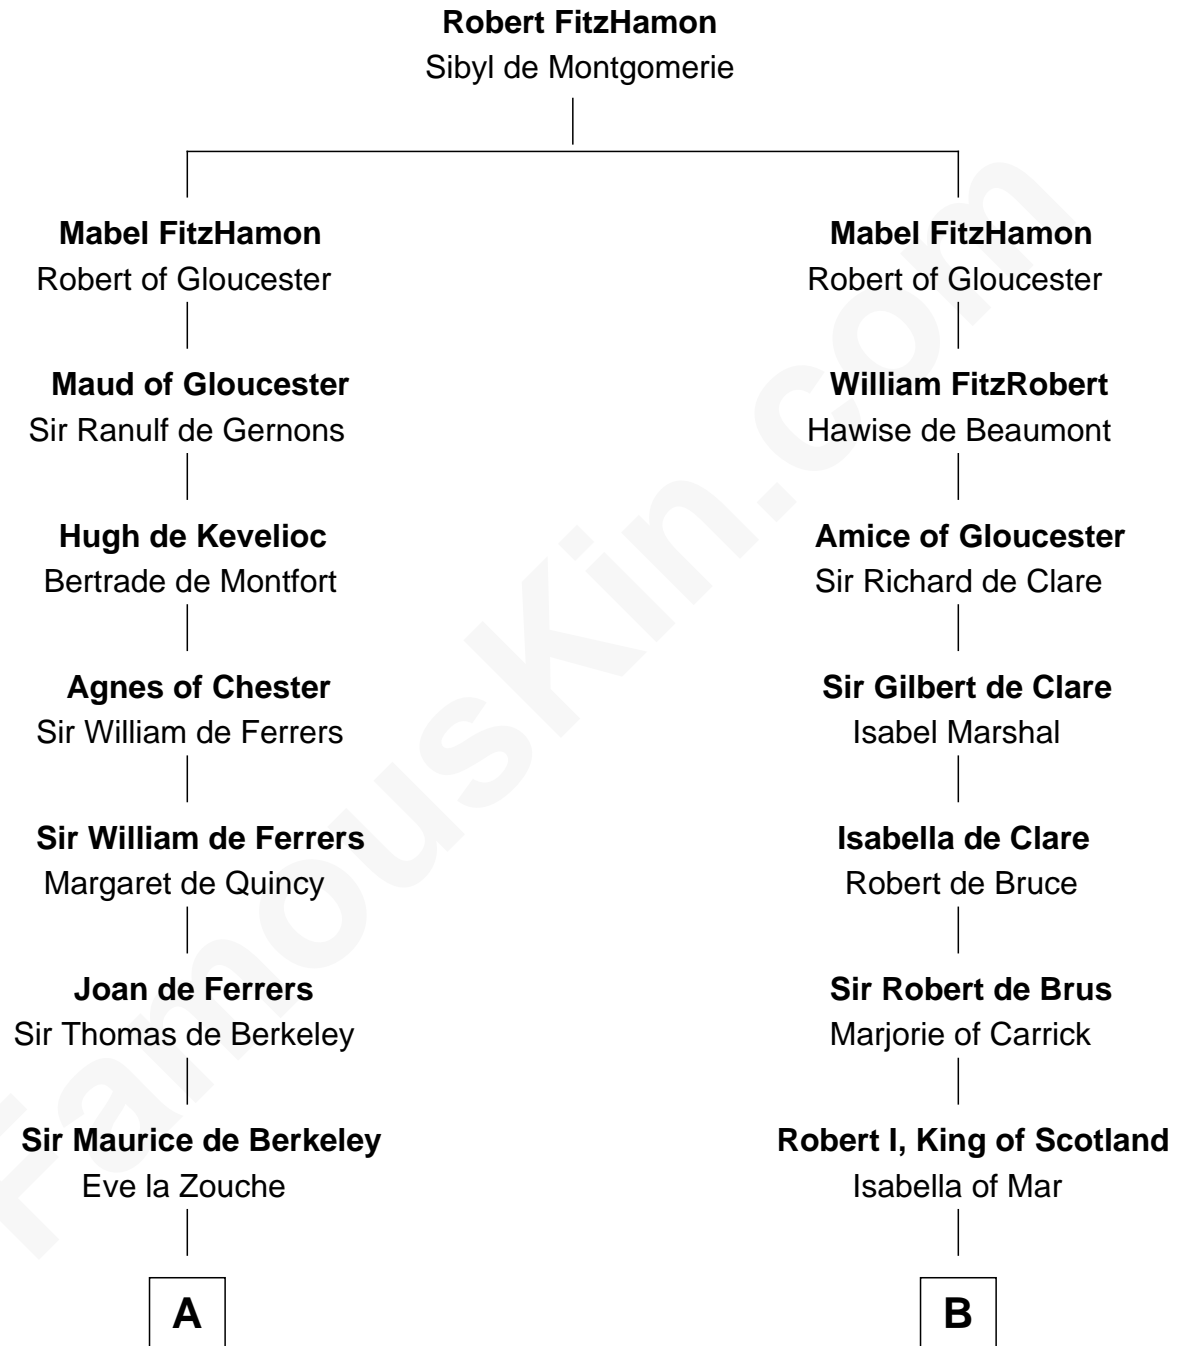

FamousKin.com Relationship Chart of

Meriwether Lewis

Lewis and Clark Expedition

20th cousin 1 time removed of

Patrick Henry

1st and 6th Governor of Virginia

C

Mildred Reade
Col. Augustine Warner

Elizabeth Warner
Col. John Lewis

Col. Robert Lewis
Jane Meriwether

William Lewis
Lucy Meriwether

Meriwether Lewis
Lewis and Clark Expedition

D

William Robertson
Margaret Mitchell

Jean Robertson
Alexander Henry