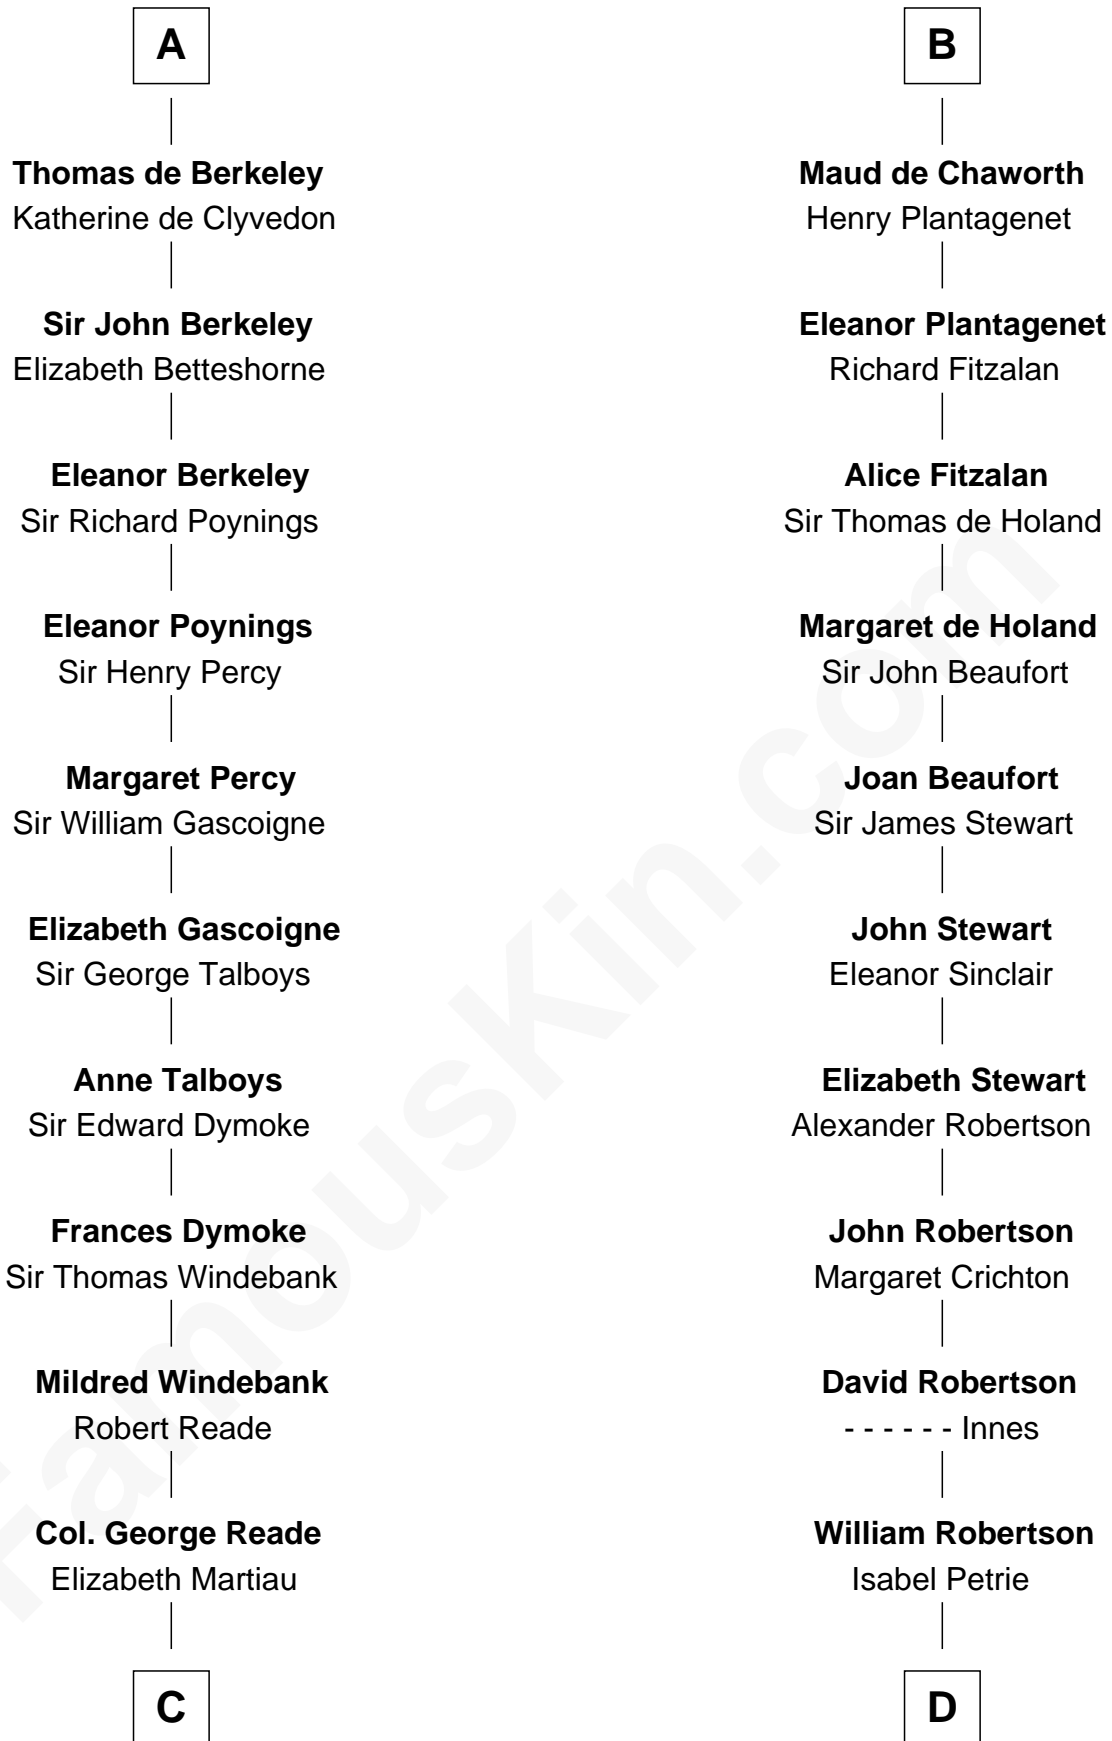

FamousKin.com Relationship Chart of

Meriwether Lewis

Lewis and Clark Expedition

20th cousin 1 time removed of

Patrick Henry

1st and 6th Governor of Virginia

Ranulf de Briquessart

Margaret Goz

C

Mildred Reade
Col. Augustine Warner

Elizabeth Warner
Col. John Lewis

Col. Robert Lewis
Jane Meriwether

William Lewis
Lucy Meriwether

Meriwether Lewis
Lewis and Clark Expedition

D

William Robertson
Margaret Mitchell