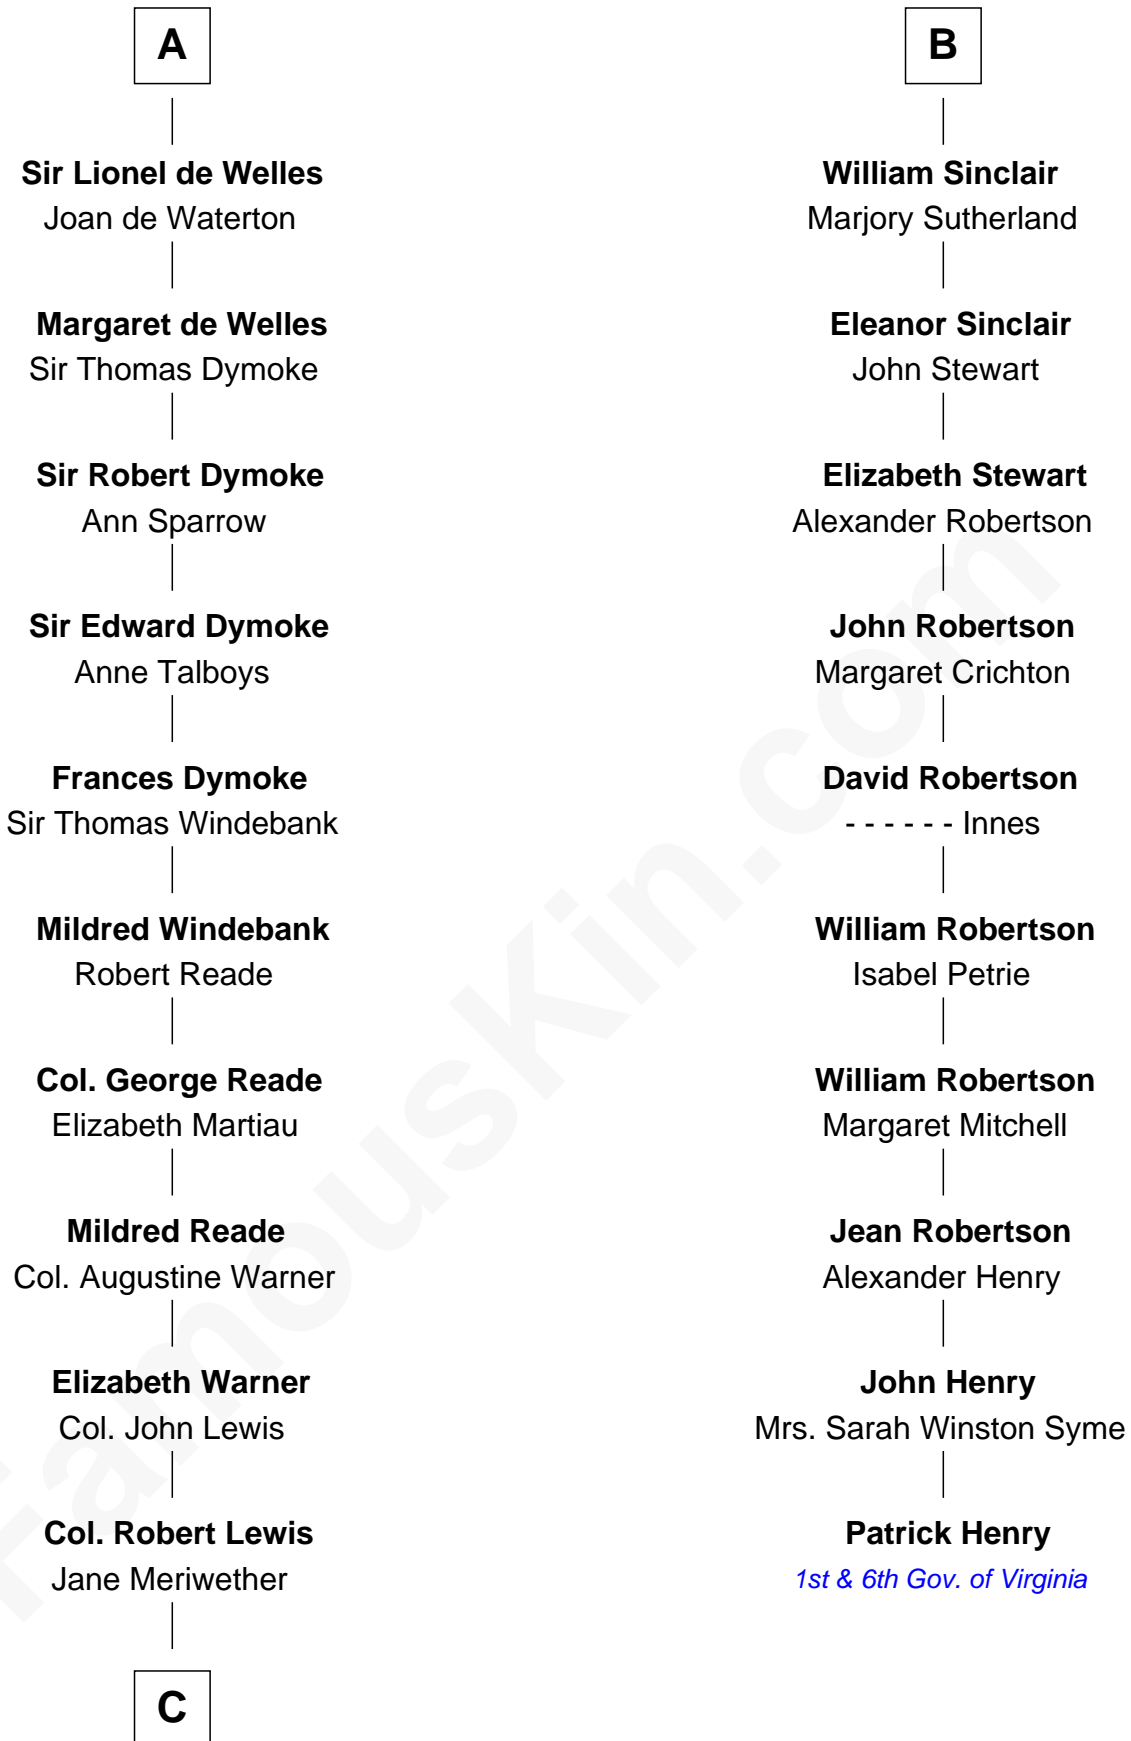

FamousKin.com Relationship Chart of

Meriwether Lewis

Lewis and Clark Expedition

16th cousin 2 times removed of

Patrick Henry

1st and 6th Governor of Virginia

C

—
William Lewis
Lucy Meriwether

—
Meriwether Lewis
Lewis and Clark Expedition

FamousKin.com