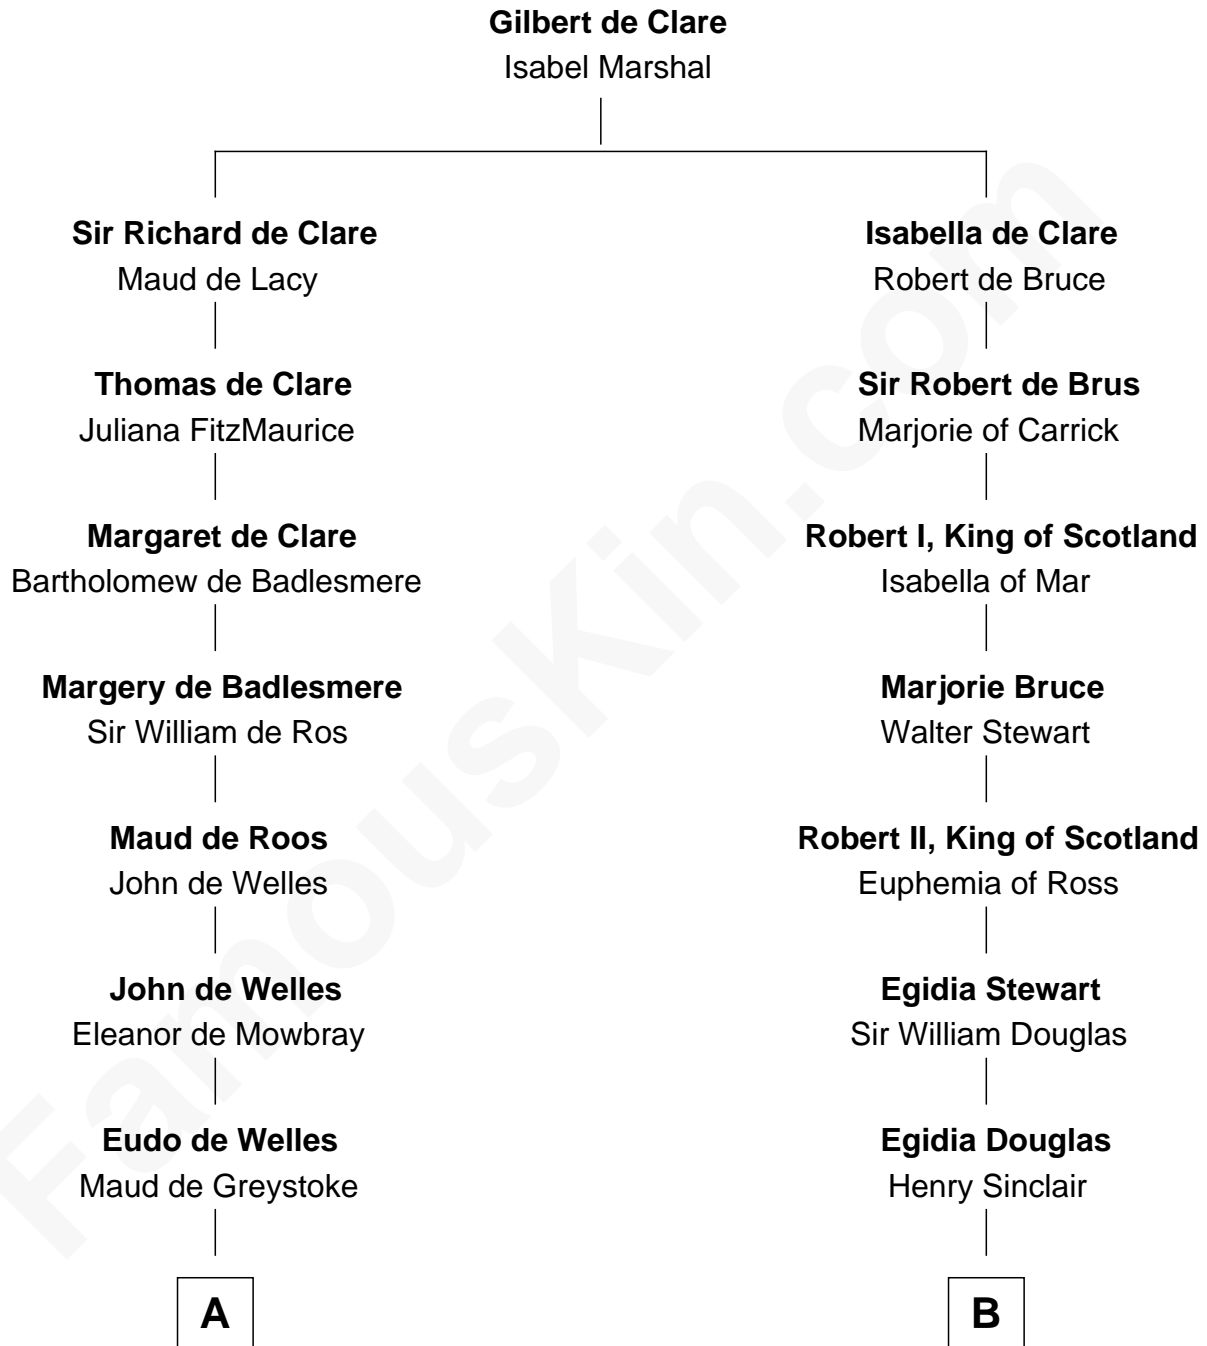

FamousKin.com Relationship Chart of

Meriwether Lewis

Lewis and Clark Expedition

16th cousin 2 times removed of

Patrick Henry

1st and 6th Governor of Virginia

C

—
William Lewis
Lucy Meriwether

—
Meriwether Lewis
Lewis and Clark Expedition

FamousKin.com