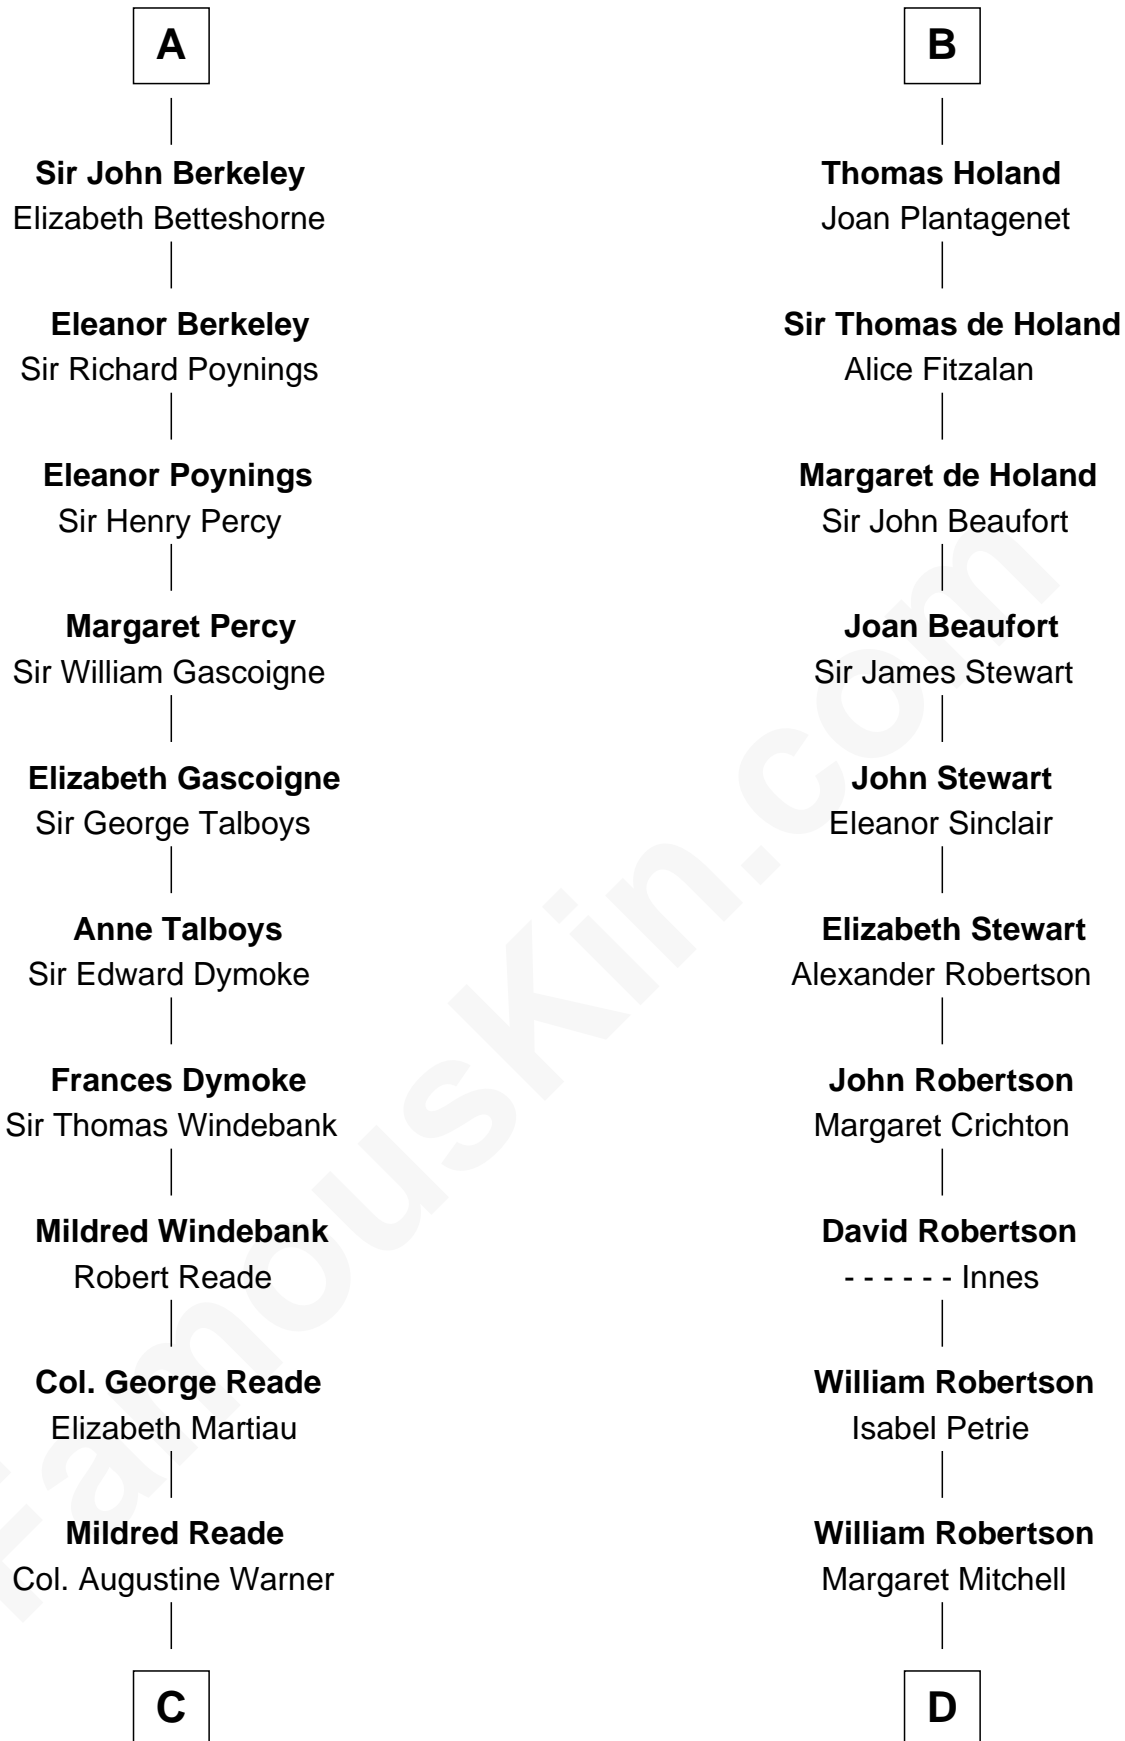

# FamousKin.com Relationship Chart of

**Meriwether Lewis**

*Lewis and Clark Expedition*

19th cousin 1 time removed of

**Patrick Henry**

*1st and 6th Governor of Virginia*

**Richard de Morville**

*Avice of Lancaster*

**C**

**Elizabeth Warner**

Col. John Lewis

**Col. Robert Lewis**

Jane Meriwether

**William Lewis**

Lucy Meriwether

**Meriwether Lewis**

*Lewis and Clark Expedition*

**D**

**Jean Robertson**

Alexander Henry

**John Henry**

Mrs. Sarah Winston Syme

**Patrick Henry**

*1st & 6th Gov. of Virginia*