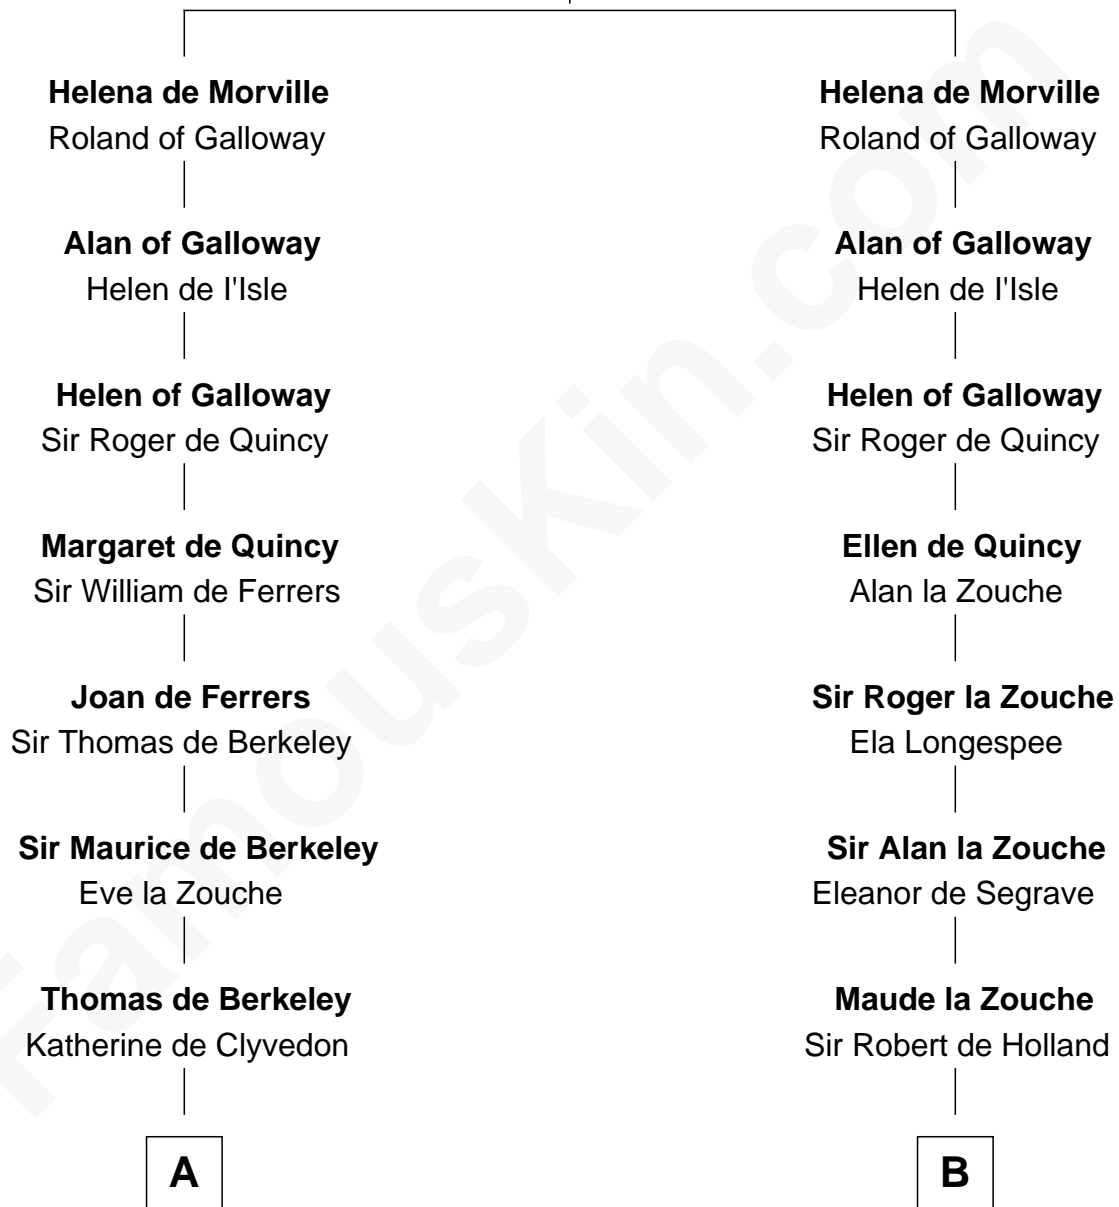

# FamousKin.com Relationship Chart of

**Meriwether Lewis**

*Lewis and Clark Expedition*

19th cousin 1 time removed of

**Patrick Henry**

*1st and 6th Governor of Virginia*

**Richard de Morville**

*Avice of Lancaster*

**C**

**Elizabeth Warner**

Col. John Lewis

**Col. Robert Lewis**

Jane Meriwether

**William Lewis**

Lucy Meriwether

**Meriwether Lewis**

*Lewis and Clark Expedition*

**D**

**Jean Robertson**

Alexander Henry

**John Henry**

Mrs. Sarah Winston Syme

**Patrick Henry**

*1st & 6th Gov. of Virginia*