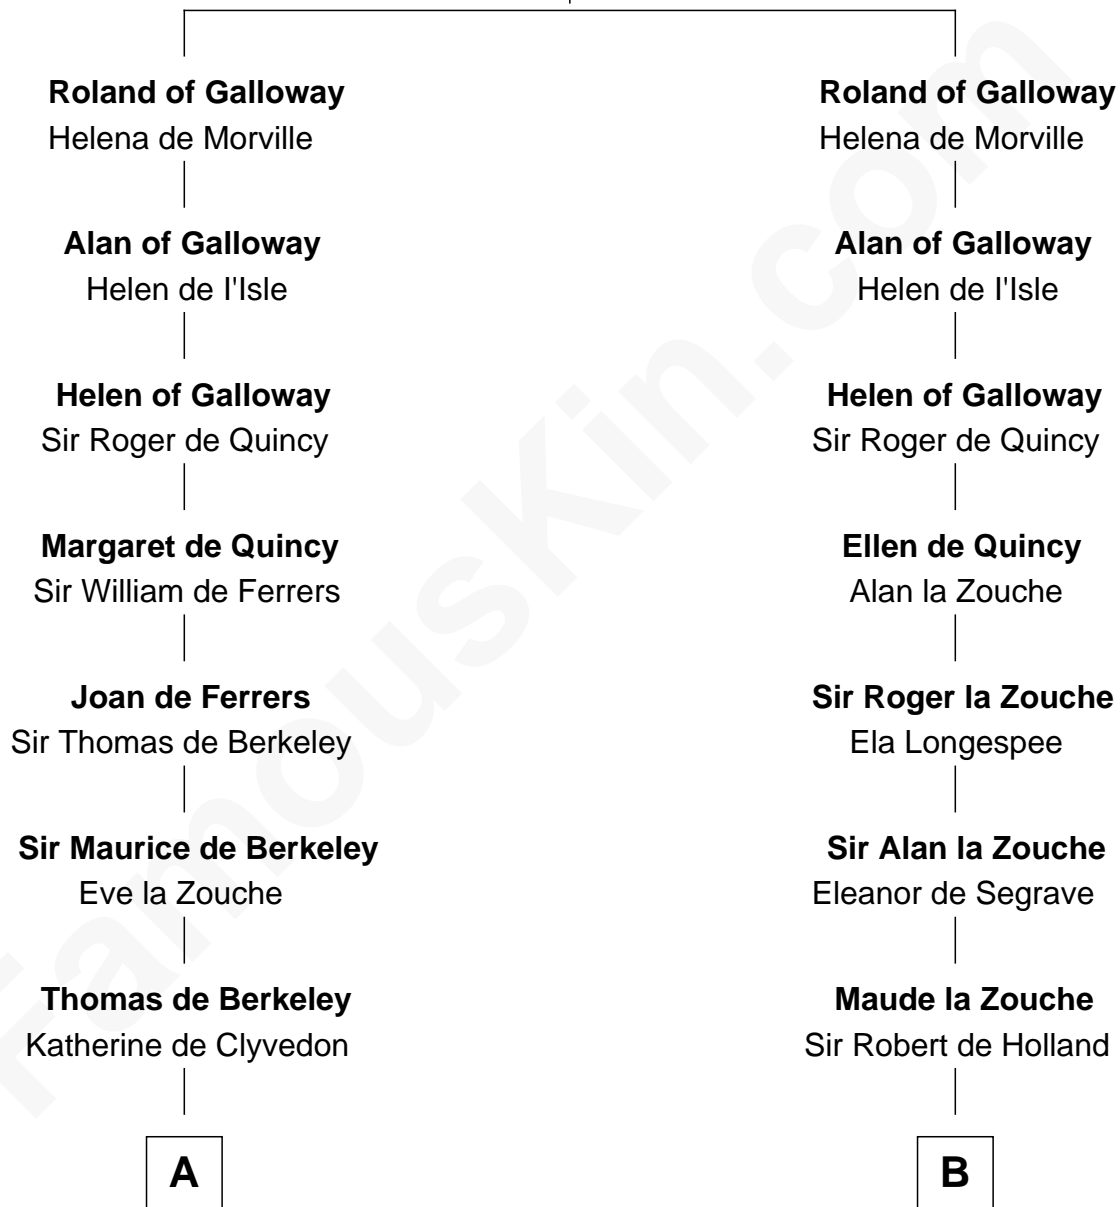

FamousKin.com Relationship Chart of

Meriwether Lewis

Lewis and Clark Expedition

19th cousin 1 time removed of

Patrick Henry

1st and 6th Governor of Virginia

Uhtred of Galloway

Gunnild of Dunbar

C

Elizabeth Warner

Col. John Lewis

Col. Robert Lewis

Jane Meriwether

William Lewis

Lucy Meriwether

Meriwether Lewis

Lewis and Clark Expedition

D

Jean Robertson

Alexander Henry

John Henry

Mrs. Sarah Winston Syme

Patrick Henry

1st & 6th Gov. of Virginia