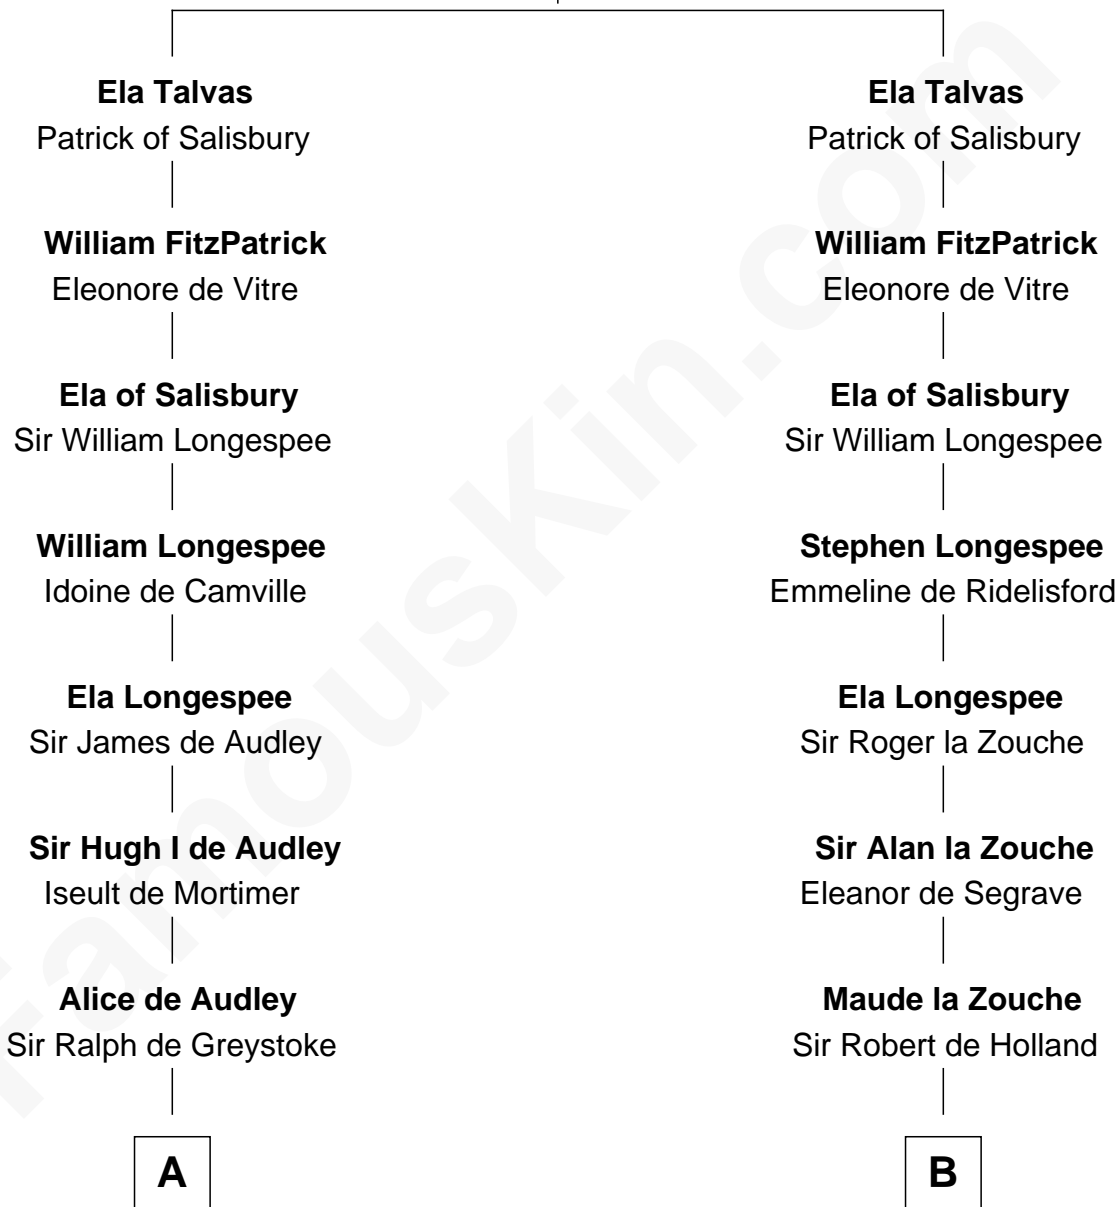

FamousKin.com Relationship Chart of

Meriwether Lewis

Lewis and Clark Expedition

19th cousin 2 times removed of

Patrick Henry

1st and 6th Governor of Virginia

William Talvas
Alice of Burgundy

C

Mildred Reade
Col. Augustine Warner

Elizabeth Warner
Col. John Lewis

Col. Robert Lewis
Jane Meriwether

William Lewis
Lucy Meriwether

Meriwether Lewis
Lewis and Clark Expedition

D

Jean Robertson
Alexander Henry