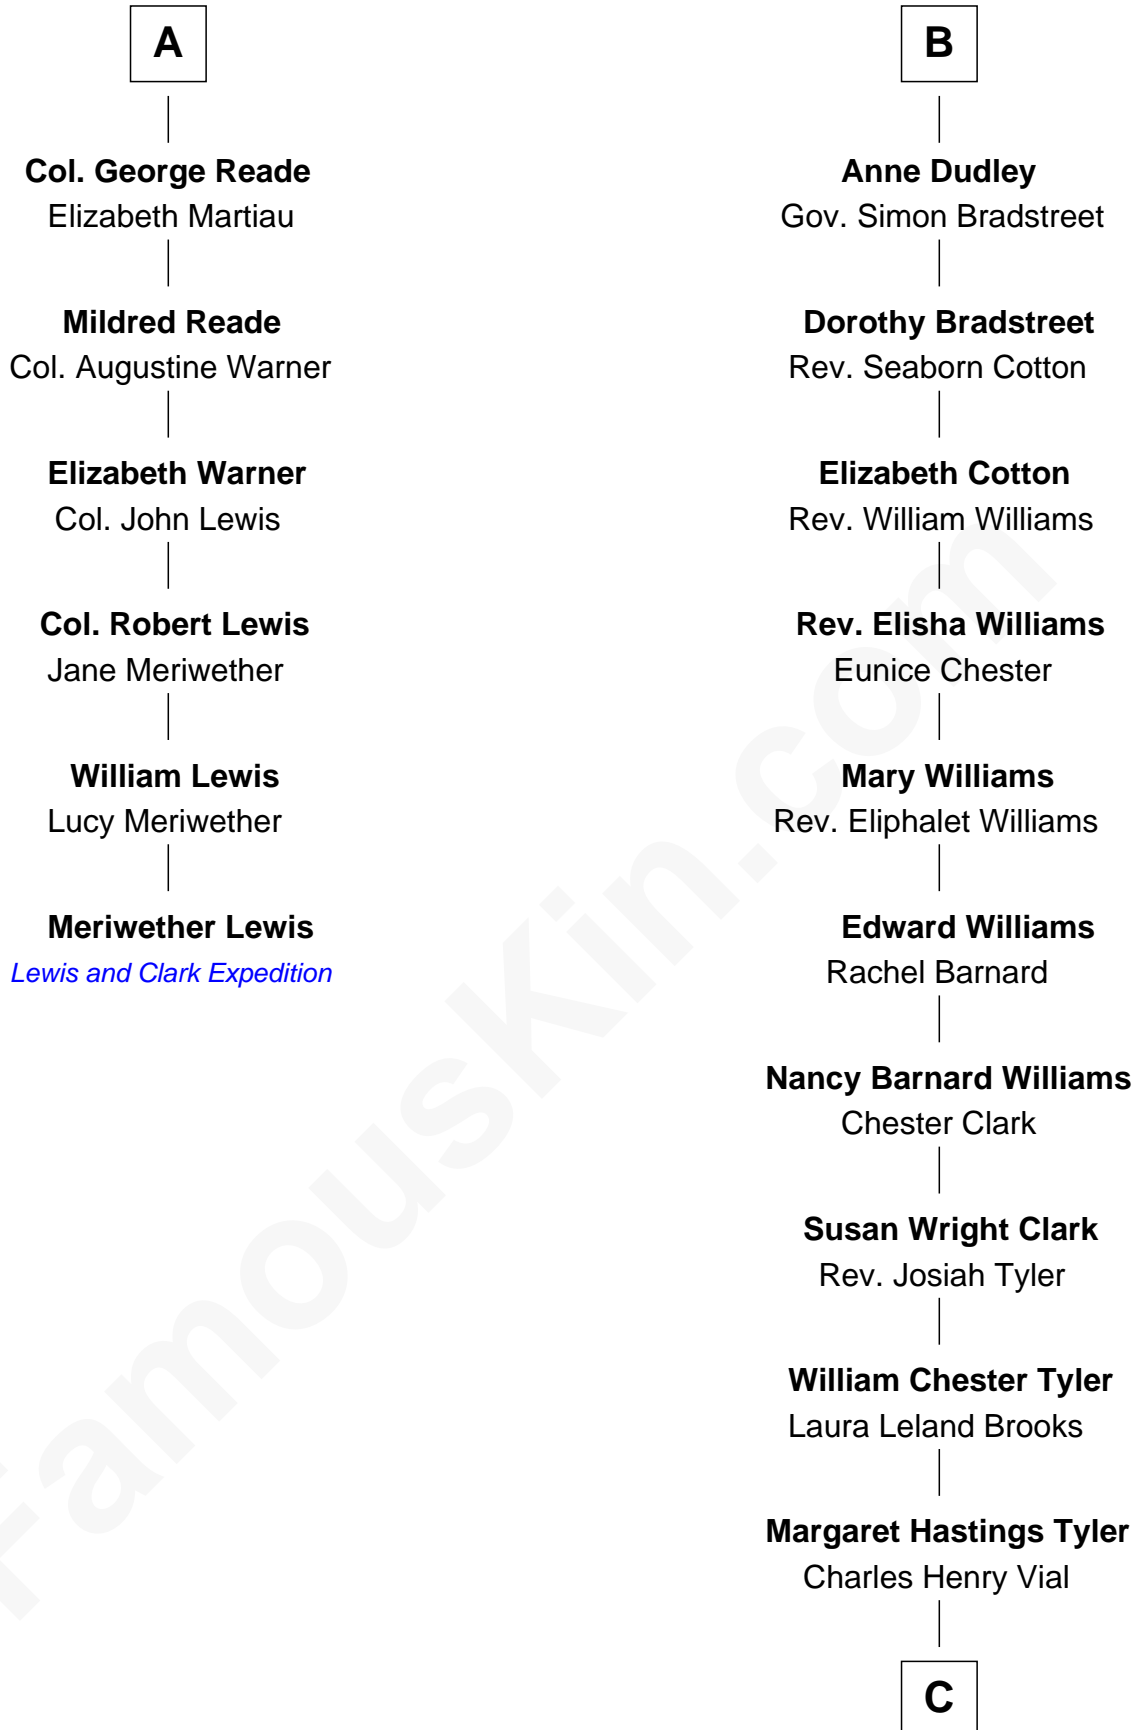

FamousKin.com Relationship Chart of

Meriwether Lewis

Lewis and Clark Expedition

12th cousin 7 times removed of

Kate Upton

Sports Illustrated Swimsuit Cover Model

C

Elizabeth Brooks Vial
Stephen Edward Upton

Jefferson Matthew Upton
Shelley Fawn Davis

Kate Upton
Model and Actress

FamousKin.com