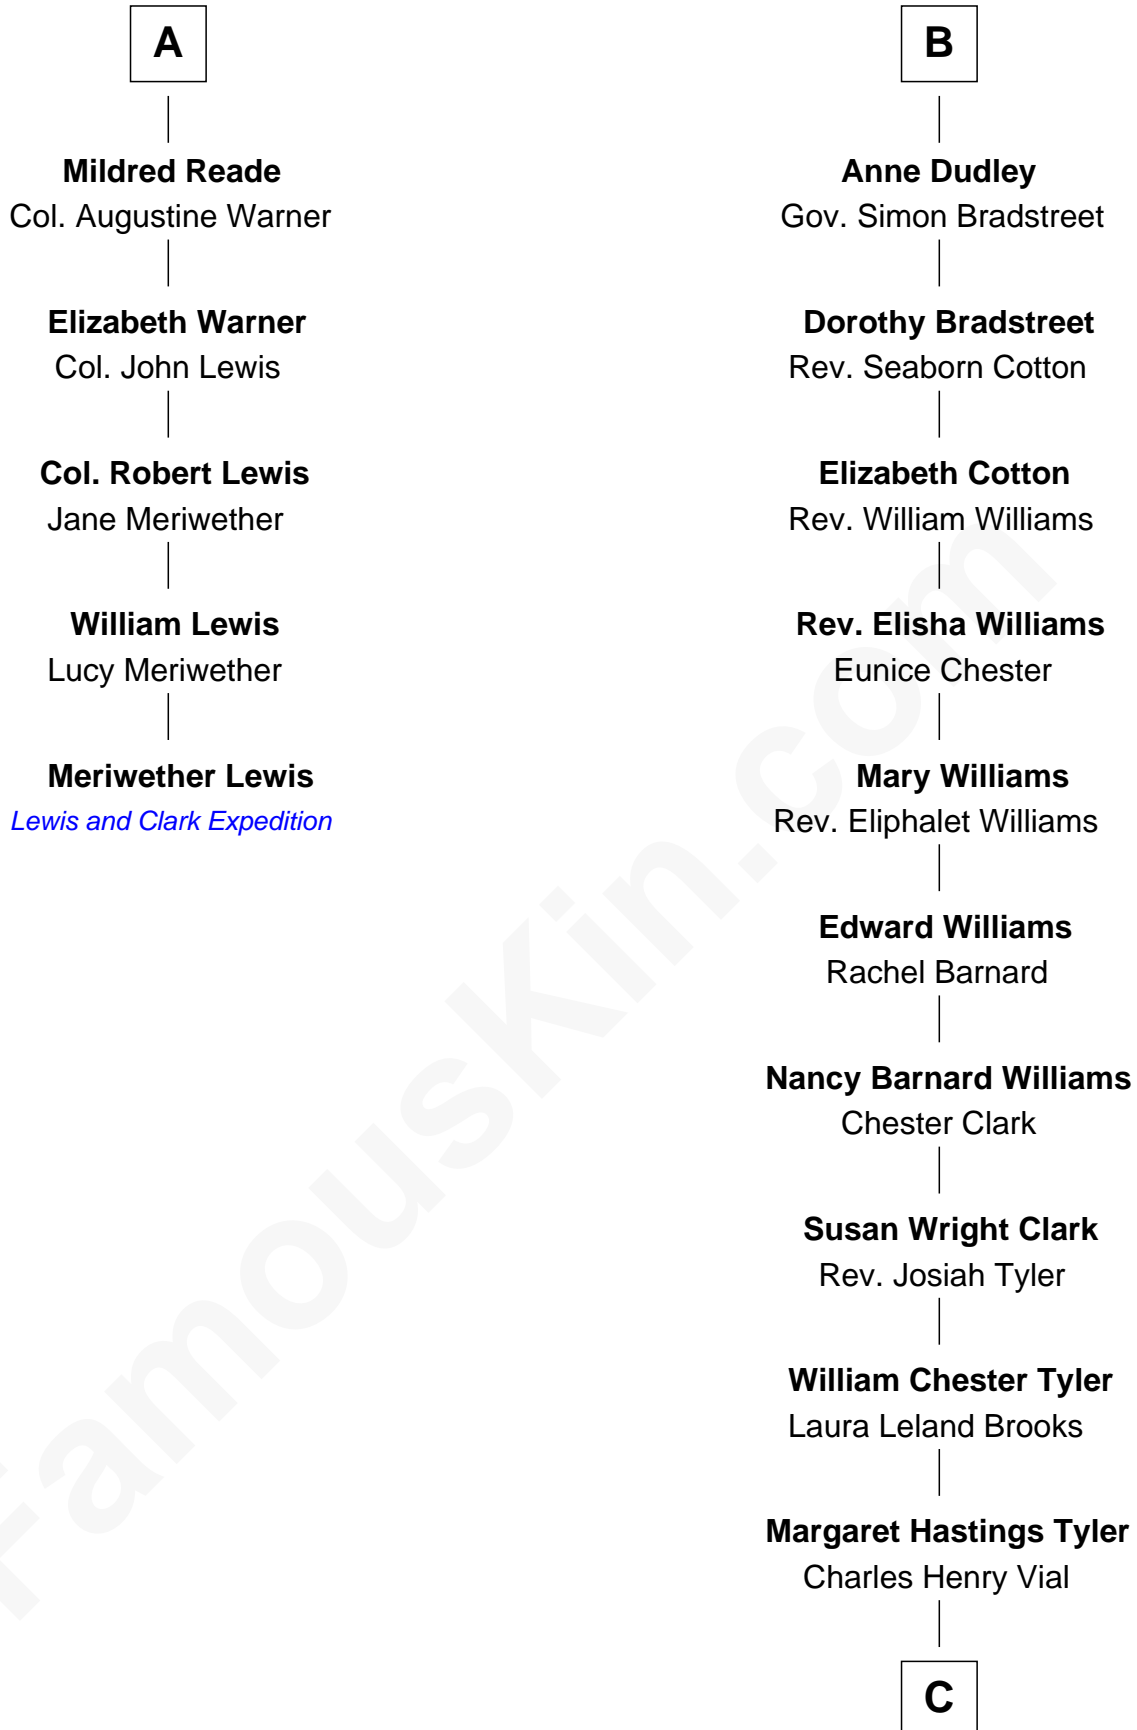

FamousKin.com Relationship Chart of

Meriwether Lewis

Lewis and Clark Expedition

11th cousin 8 times removed of

Kate Upton

Sports Illustrated Swimsuit Cover Model

C

Elizabeth Brooks Vial
Stephen Edward Upton

Jefferson Matthew Upton
Shelley Fawn Davis

Kate Upton
Model and Actress

FamousKin.com