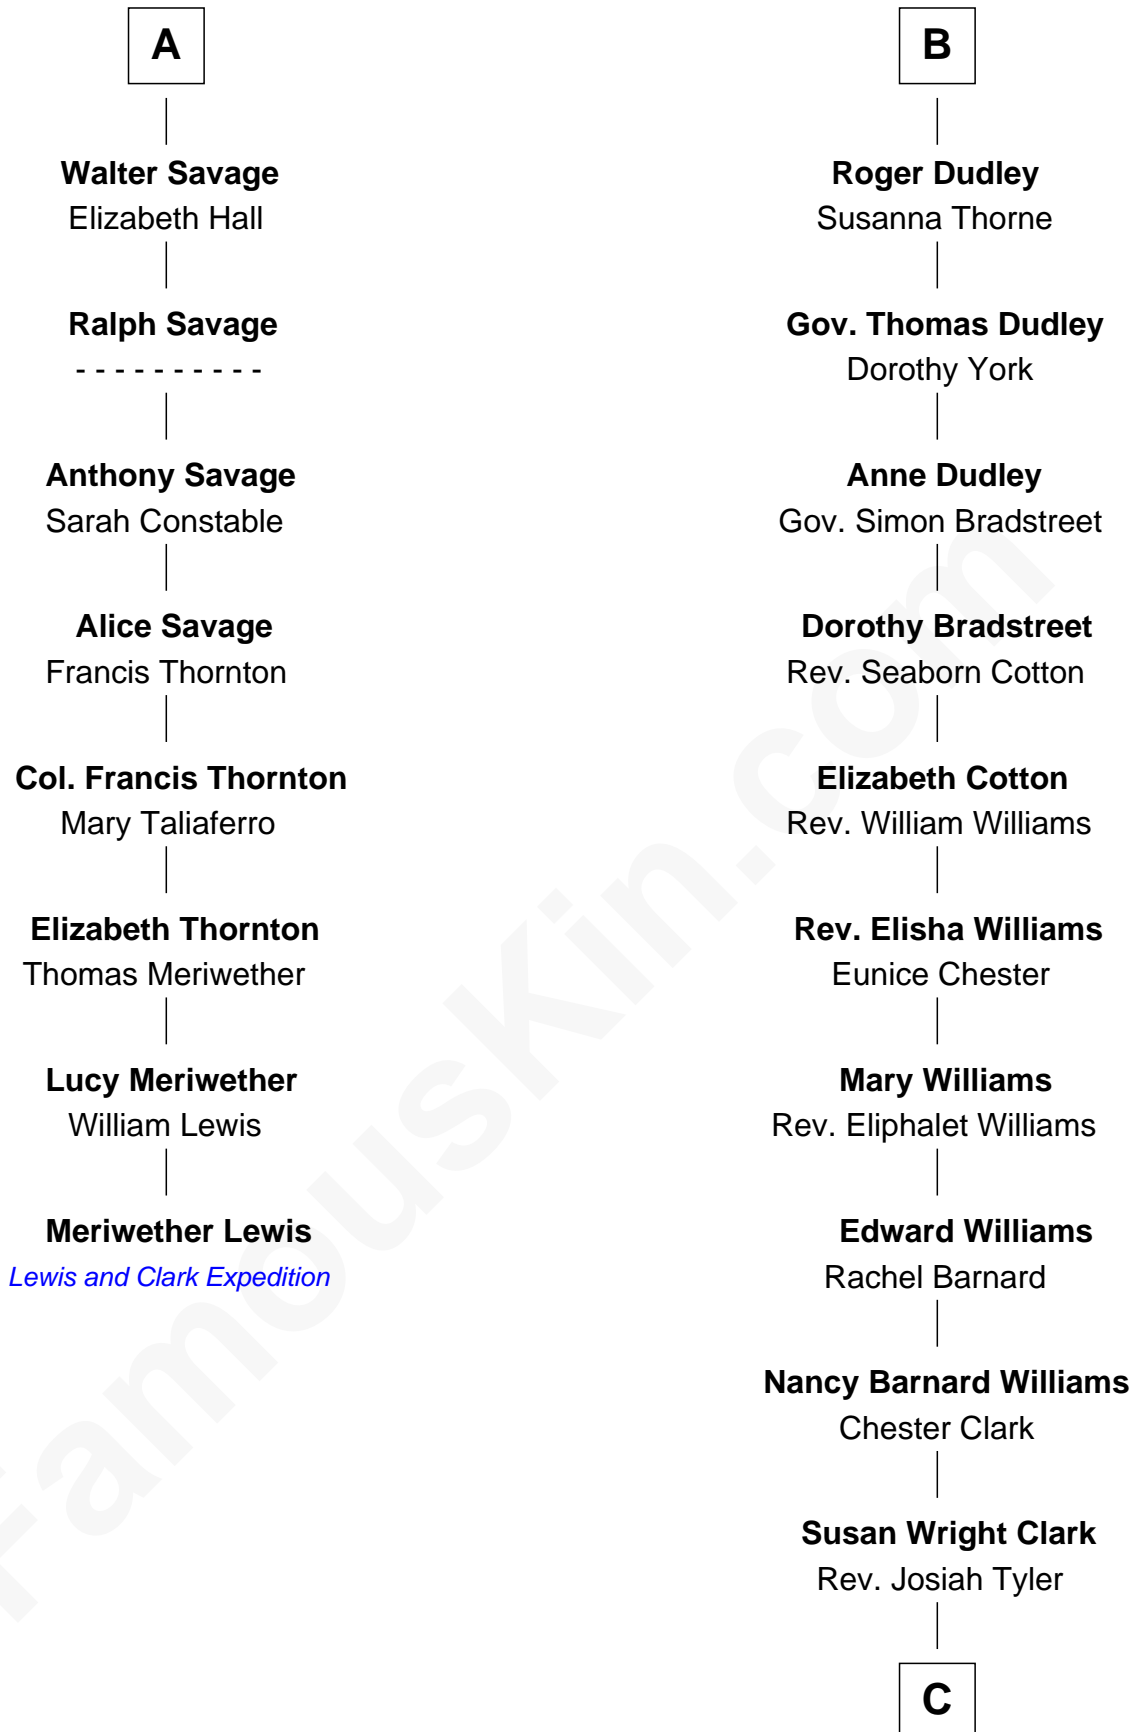

FamousKin.com Relationship Chart of

Meriwether Lewis

Lewis and Clark Expedition

14th cousin 7 times removed of

Kate Upton

Sports Illustrated Swimsuit Cover Model

C

William Chester Tyler

Laura Leland Brooks

Margaret Hastings Tyler

Charles Henry Vial

Elizabeth Brooks Vial

Stephen Edward Upton

Jefferson Matthew Upton

Shelley Fawn Davis

Kate Upton