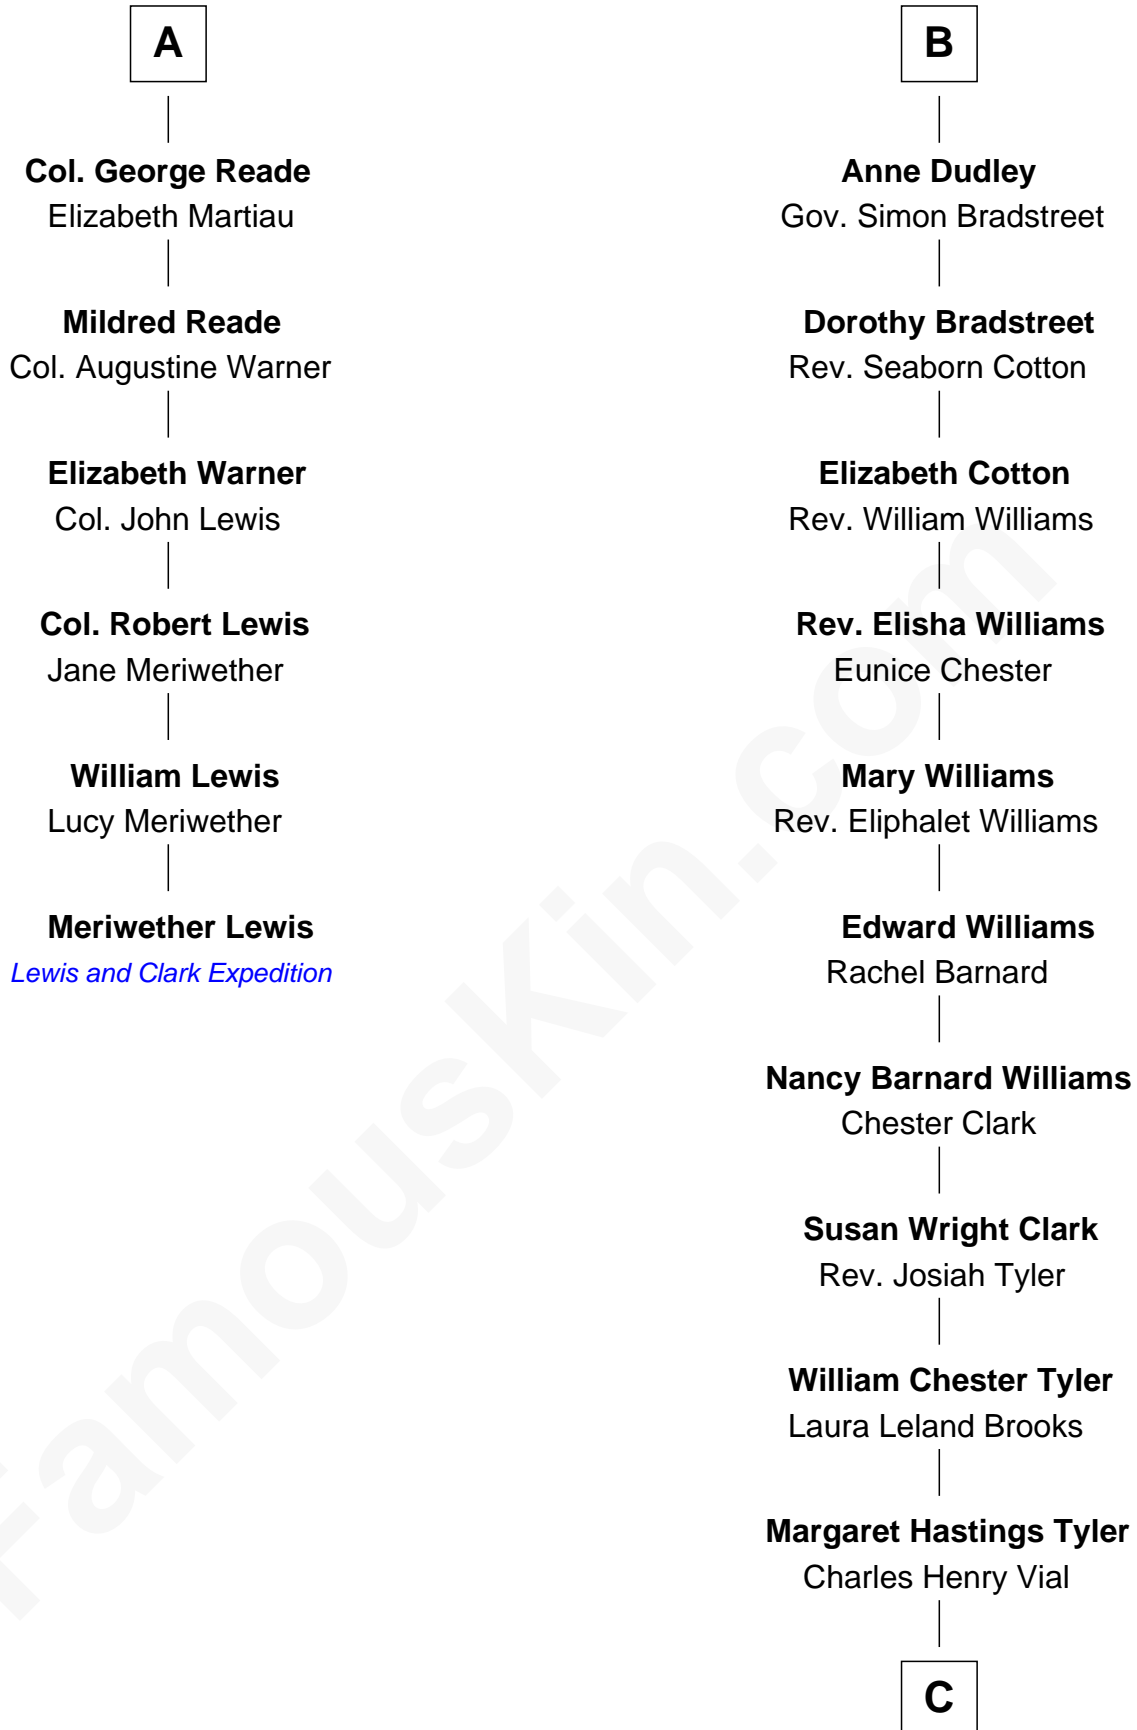

FamousKin.com Relationship Chart of

Meriwether Lewis

Lewis and Clark Expedition

12th cousin 7 times removed of

Kate Upton

Sports Illustrated Swimsuit Cover Model

Sir Ralph Neville

Joan Beaufort

C

Elizabeth Brooks Vial
Stephen Edward Upton

Jefferson Matthew Upton
Shelley Fawn Davis

Kate Upton
Model and Actress

FamousKin.com