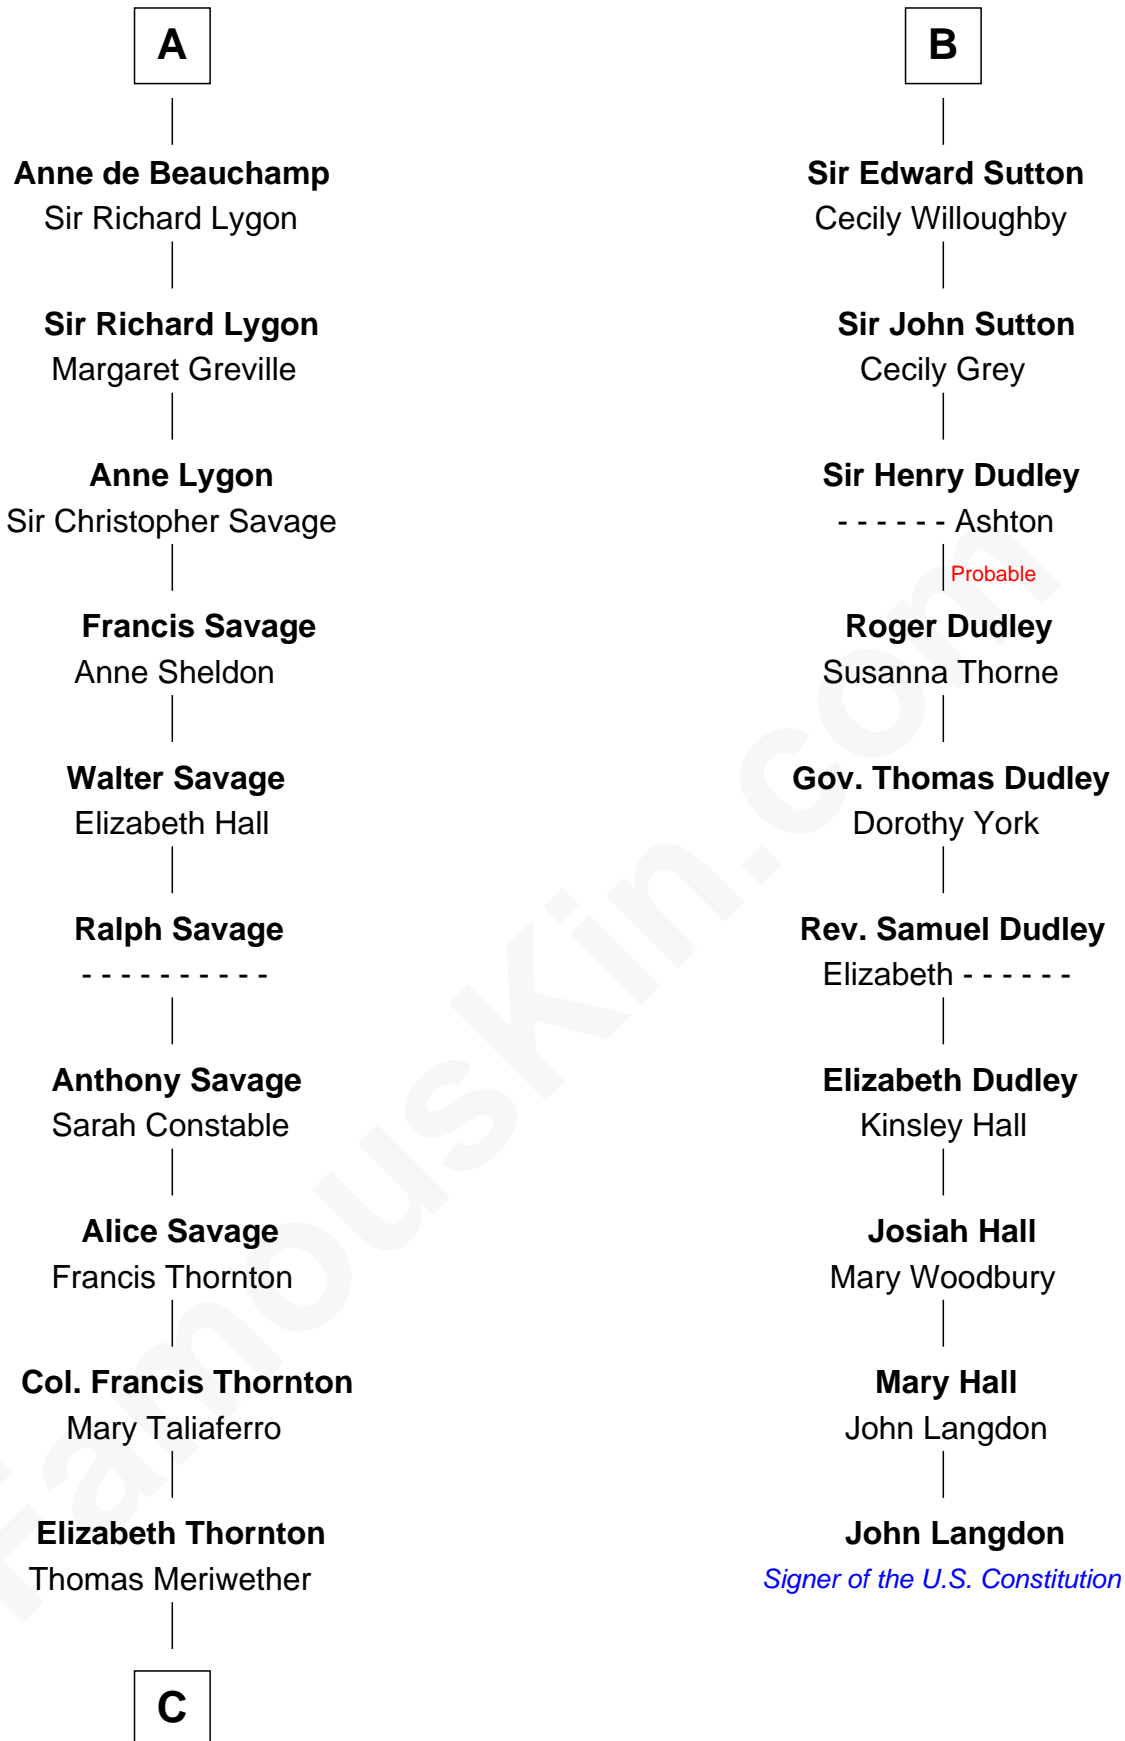

FamousKin.com Relationship Chart of

Meriwether Lewis

Lewis and Clark Expedition

16th cousin 2 times removed of

John Langdon

Signer of the U.S. Constitution

C

—
Lucy Meriwether

William Lewis

—
Meriwether Lewis

Lewis and Clark Expedition

FamousKin.com