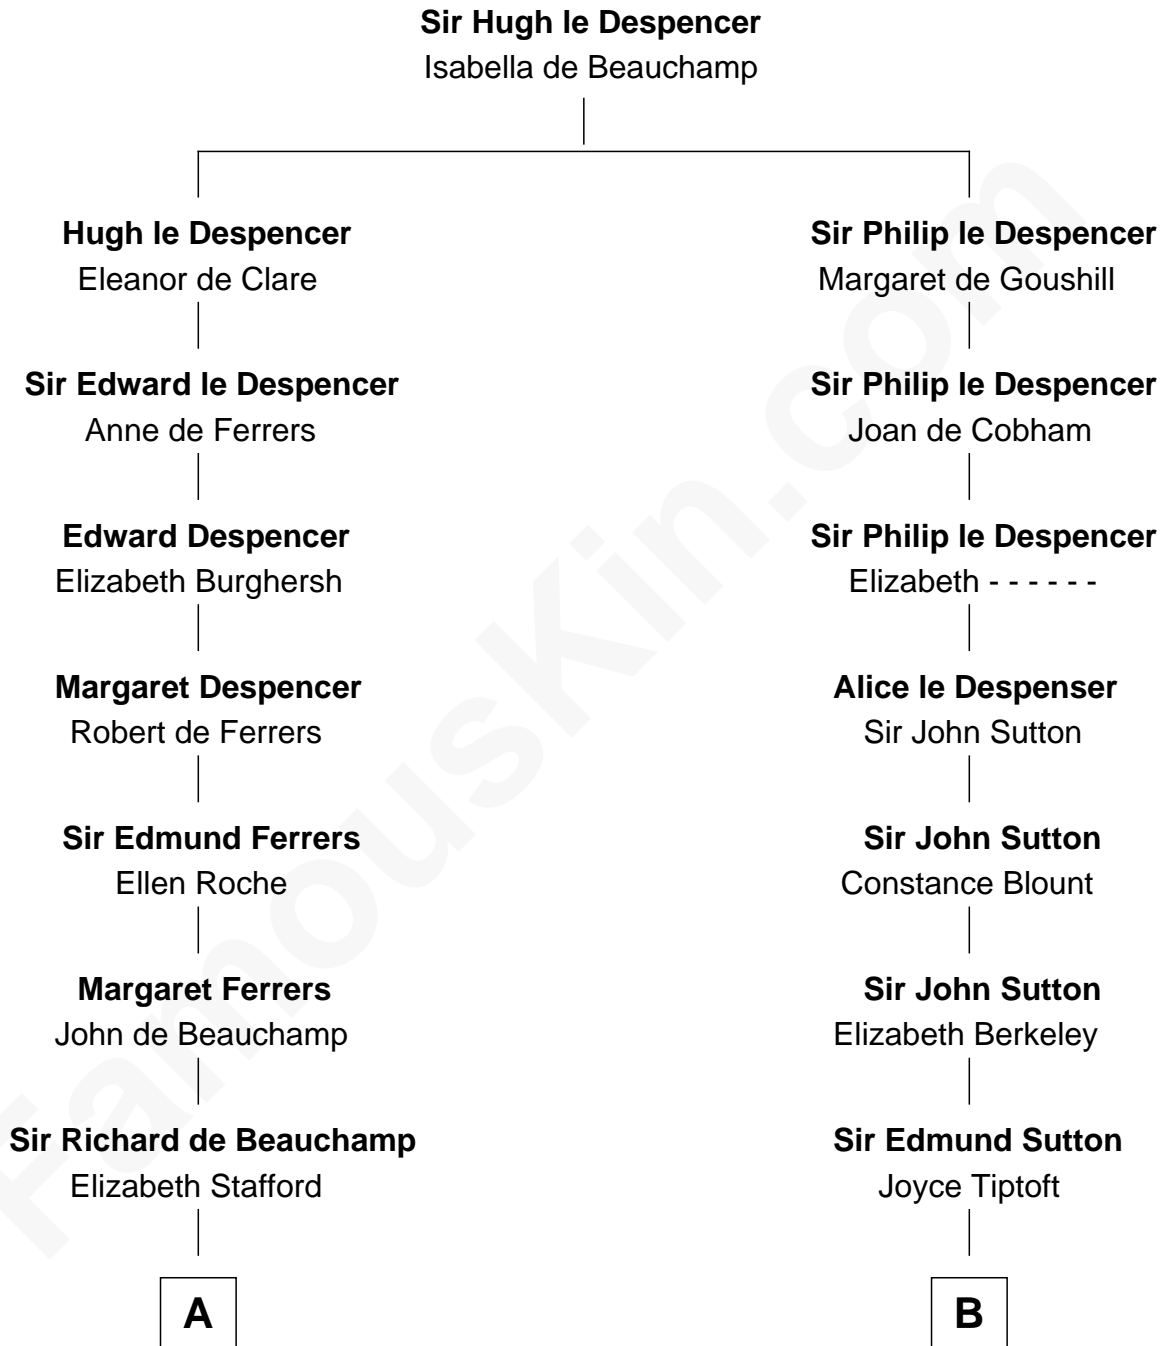

FamousKin.com Relationship Chart of

Meriwether Lewis

Lewis and Clark Expedition

16th cousin 2 times removed of

John Langdon

Signer of the U.S. Constitution

C

—
Lucy Meriwether

William Lewis

—
Meriwether Lewis

Lewis and Clark Expedition

FamousKin.com