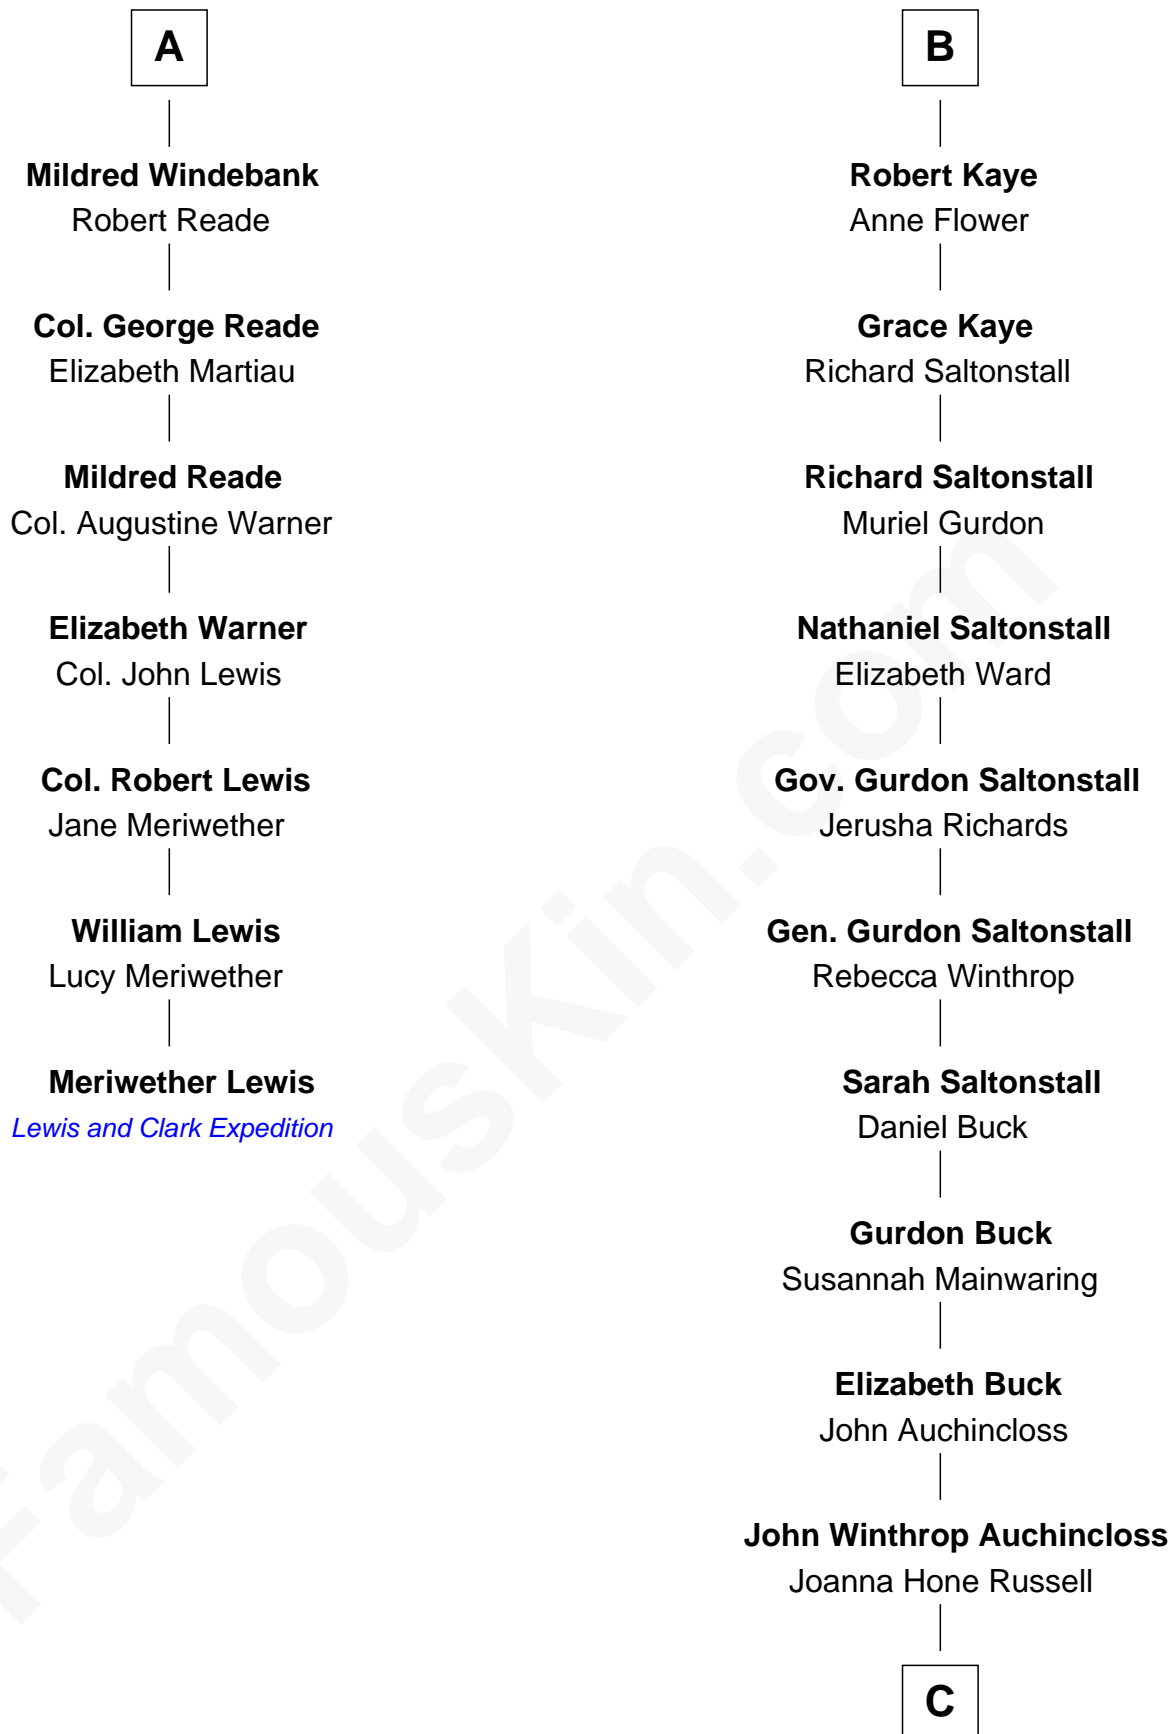

# FamousKin.com Relationship Chart of

**Meriwether Lewis**

*Lewis and Clark Expedition*

13th cousin 5 times removed of

**Louis Auchincloss**

*Author*

**Sir Roger de Clifford**

Maud de Beauchamp

Sir John Melton

**Margaret Melton**

John Markenfield

**John Markenfield**

Margaret Hopton

**Sir Thomas Markenfield**

Eleanor Conyers

**Sir Ninian Markenfield**

Dorothy Gascoigne

**Alice Markenfield**

Sir Robert Mauleverer

**Dorothy Mauleverer**

John Kaye

**B**

**C**

Joseph Howland Auchincloss

Priscilla Dixon Stanton

Louis Auchincloss

*Author*

FamousKin.com