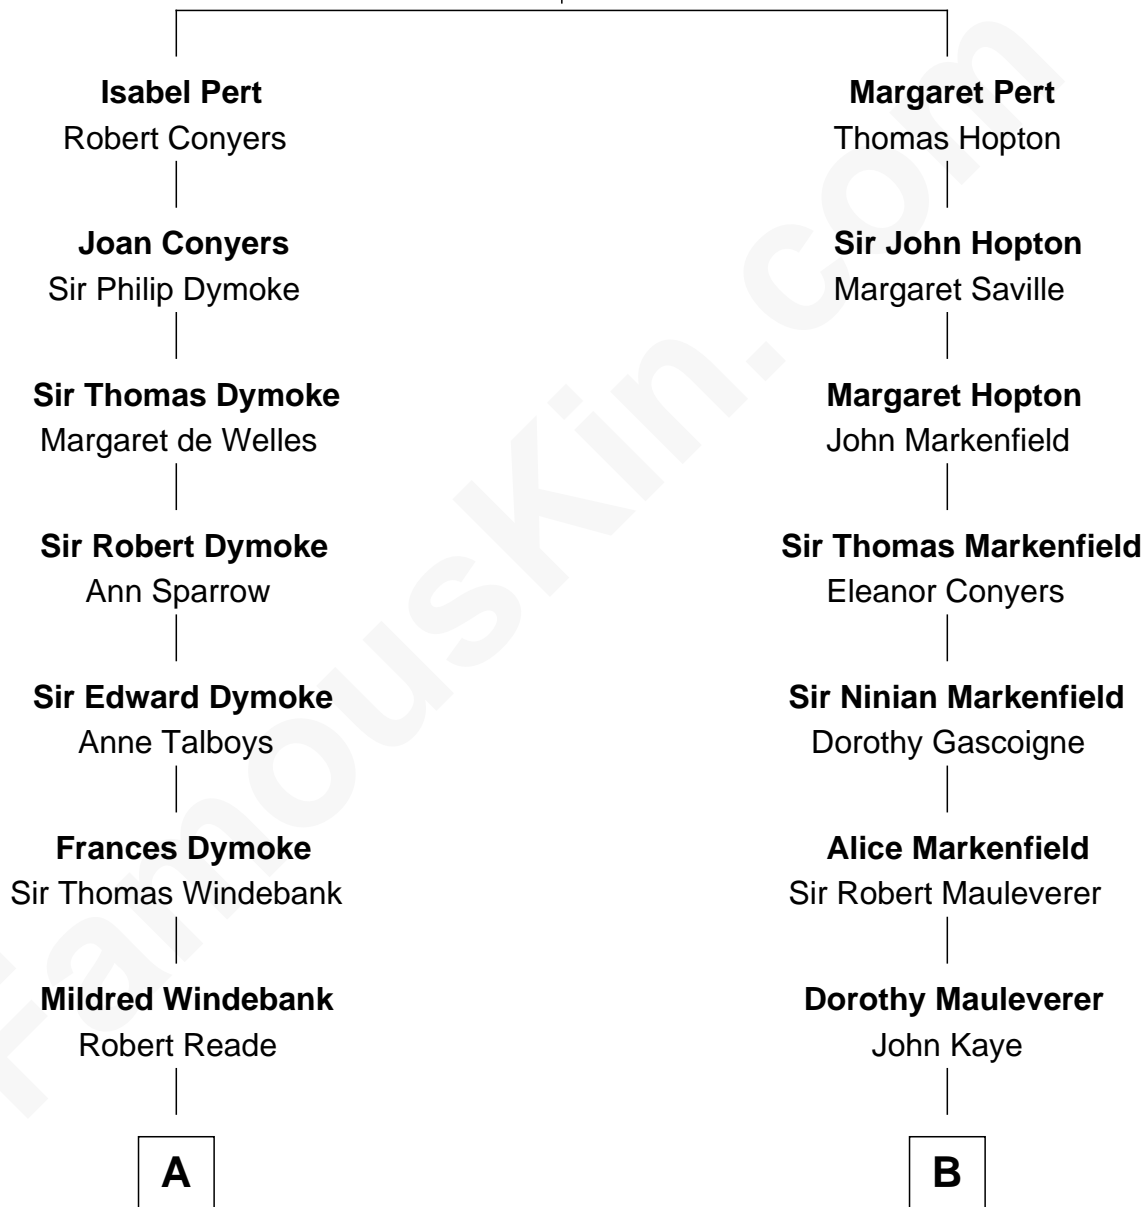

FamousKin.com Relationship Chart of

Meriwether Lewis

Lewis and Clark Expedition

12th cousin 6 times removed of

Louis Auchincloss

Author

William Pert
Joan le Scrope

C

|
Joseph Howland Auchincloss

Priscilla Dixon Stanton

|
Louis Auchincloss

Author

FamousKin.com