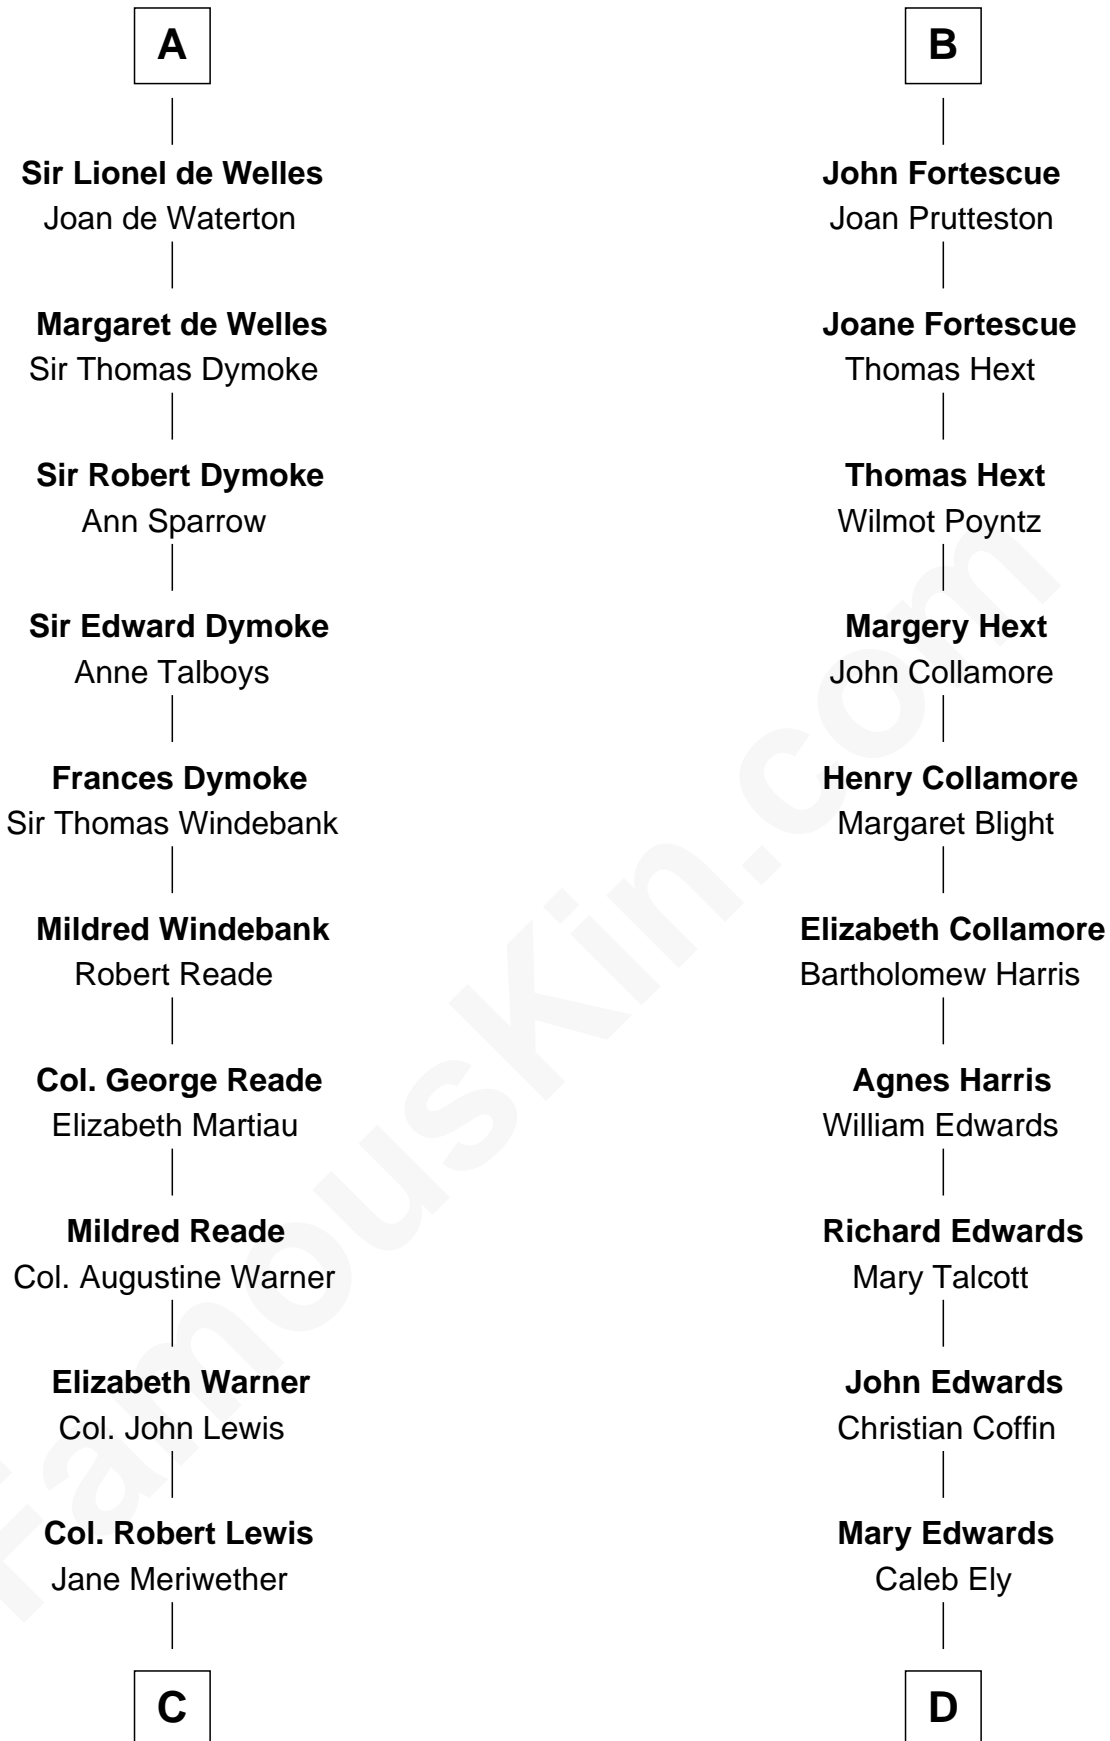

FamousKin.com Relationship Chart of

Meriwether Lewis

Lewis and Clark Expedition

18th cousin 3 times removed of

Clarence Day

Author of Life with Father

Sir Geoffrey FitzPiers

Aveline de Clare

C

William Lewis
Lucy Meriwether

Meriwether Lewis
Lewis and Clark Expedition

D

William Ely
Drusilla Brewster

Mary Ely
Henry Day

Benjamin Henry Day
Evelina Shepard

Clarence Shepard Day
Lavinia Elizabeth Stockwell