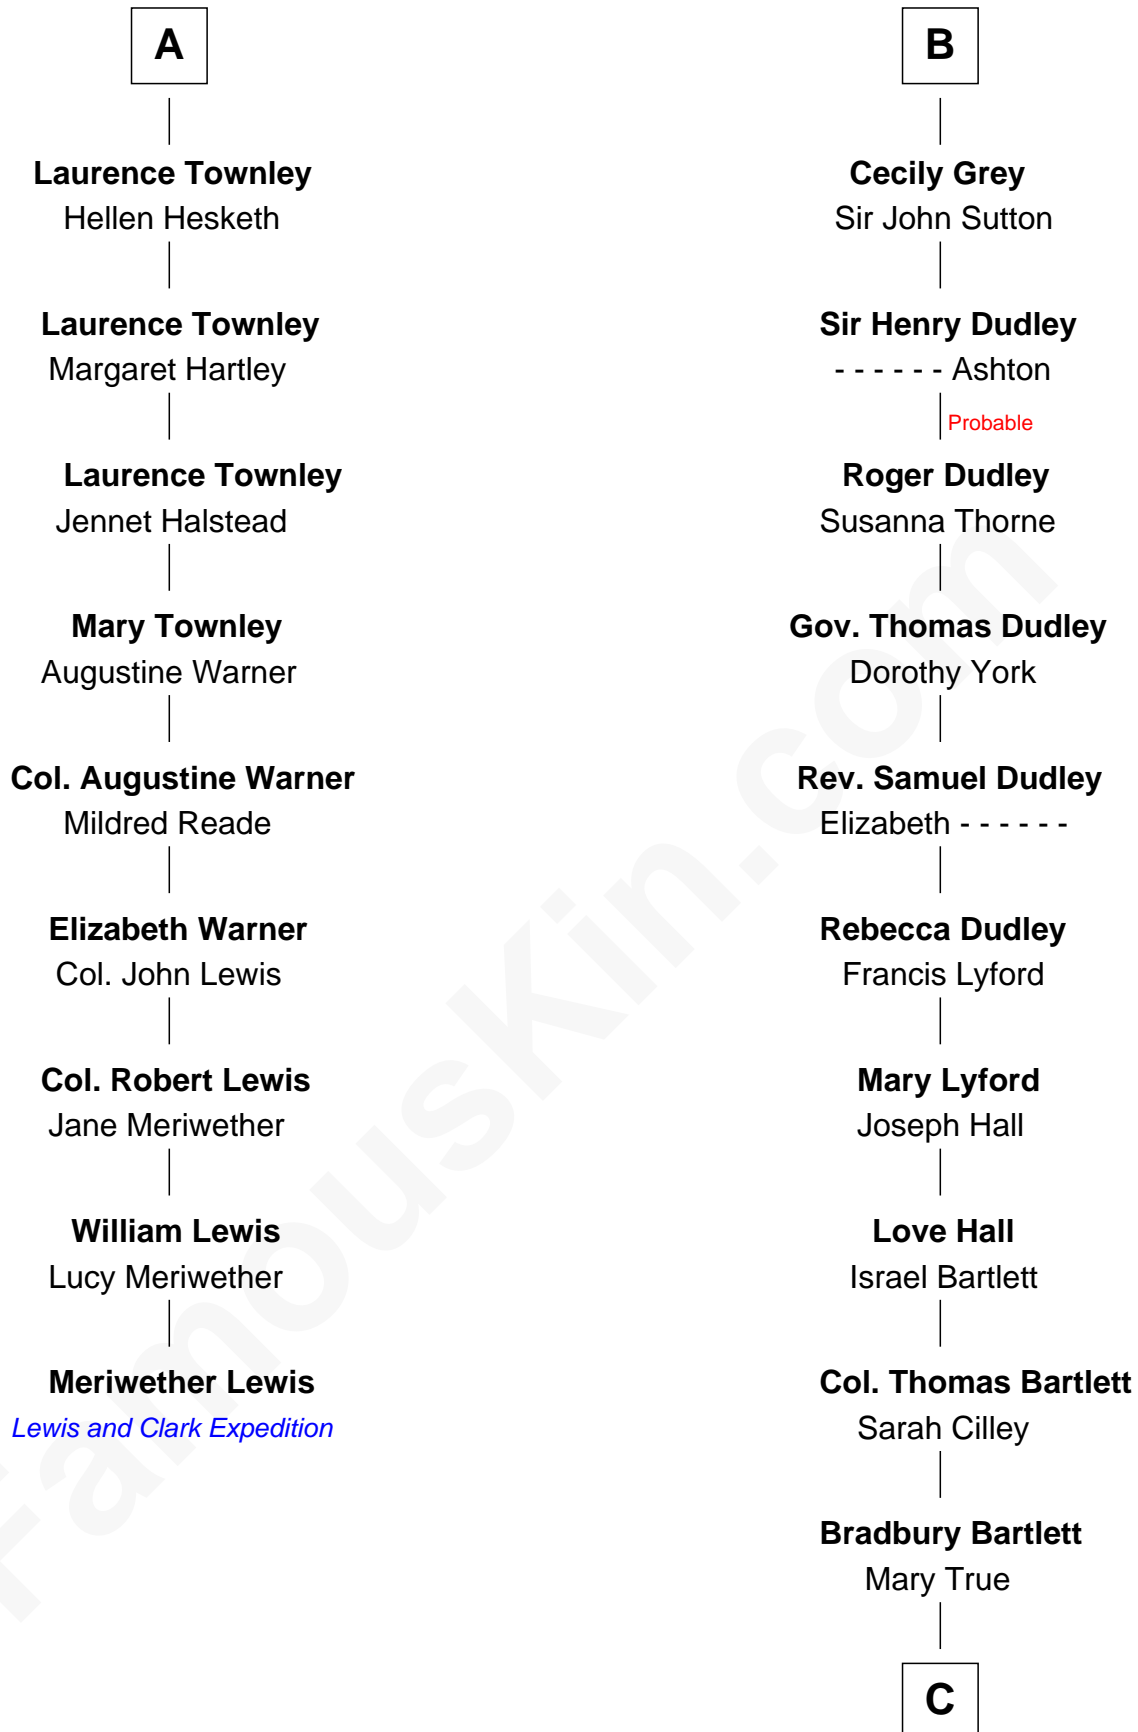

FamousKin.com Relationship Chart of

Meriwether Lewis

Lewis and Clark Expedition

15th cousin 5 times removed of

Alan Shepard

Mercury and Apollo Astronaut

C

Thomas Bradbury Bartlett
Victoria Elizabeth Williams Cilley

Annie Elizabeth Bartlett
Frederick Johnson Shepard

Alan Bartlett Shepard
Pauline Renza Emerson

Alan Shepard
Mercury and Apollo Astronaut

FamousKin.com