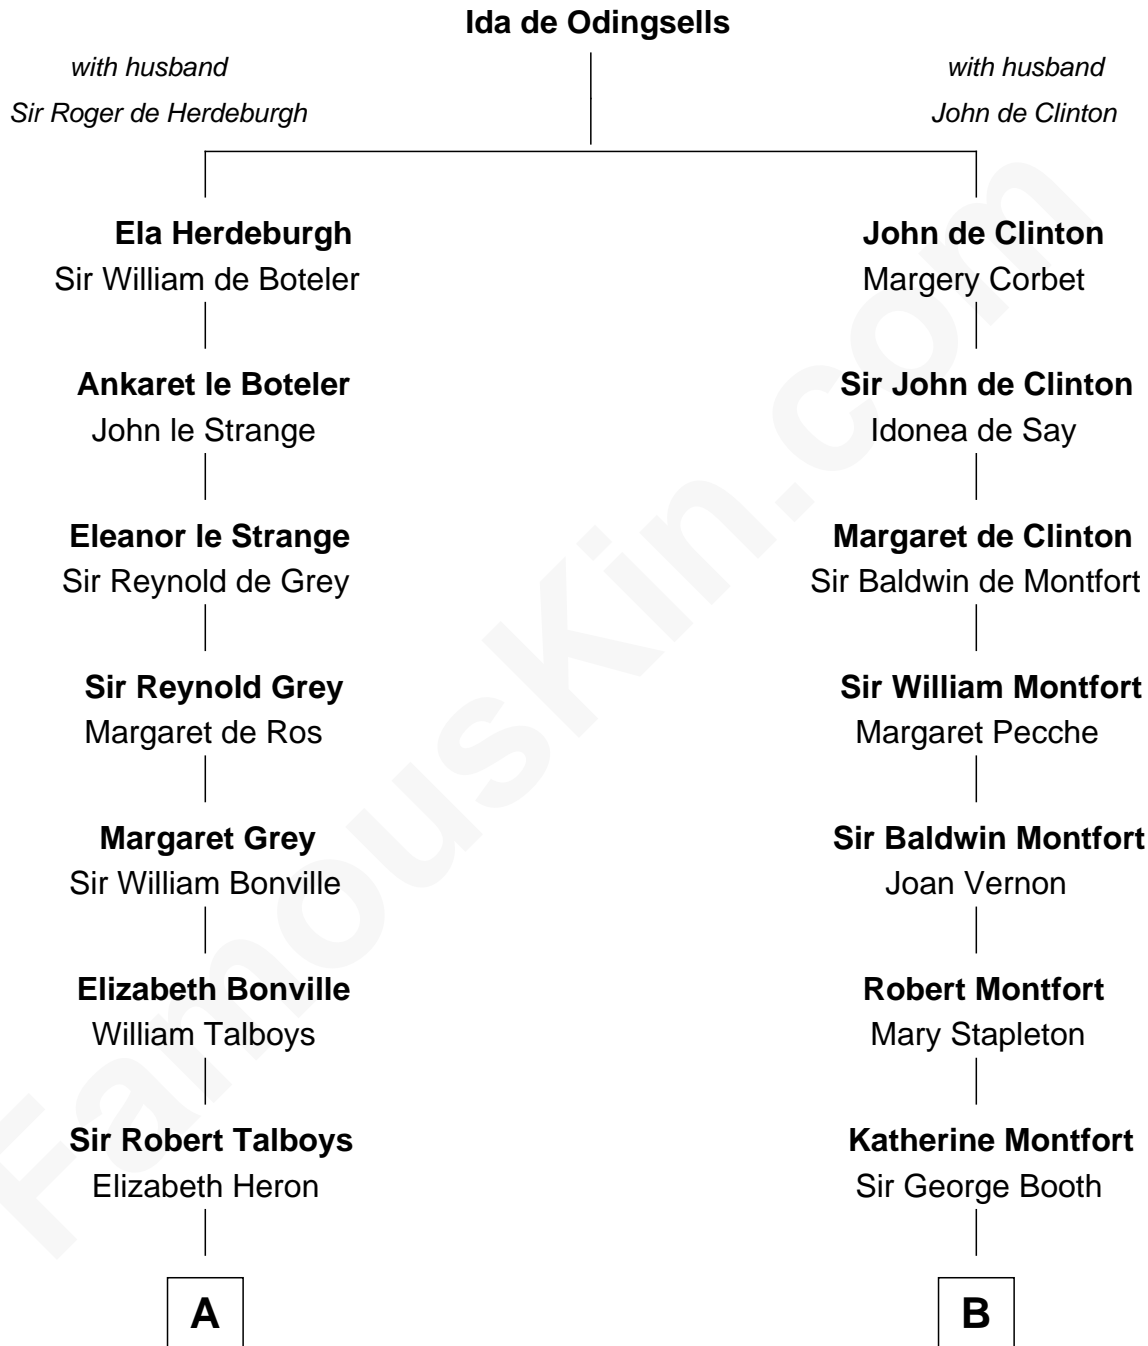

FamousKin.com Relationship Chart of

Meriwether Lewis

Lewis and Clark Expedition

16th cousin 5 times removed of

Christian Herter

59th Governor of Massachusetts

C

|
Sarah Fiske
Erastus Miles

|
Archibald Miles
Mary Treese

|
Mary Miles
Christian Herter

|
Albert Herter
Adele McGinnis

|
Christian Herter
59th Governor of Massachusetts

FamousKin.com