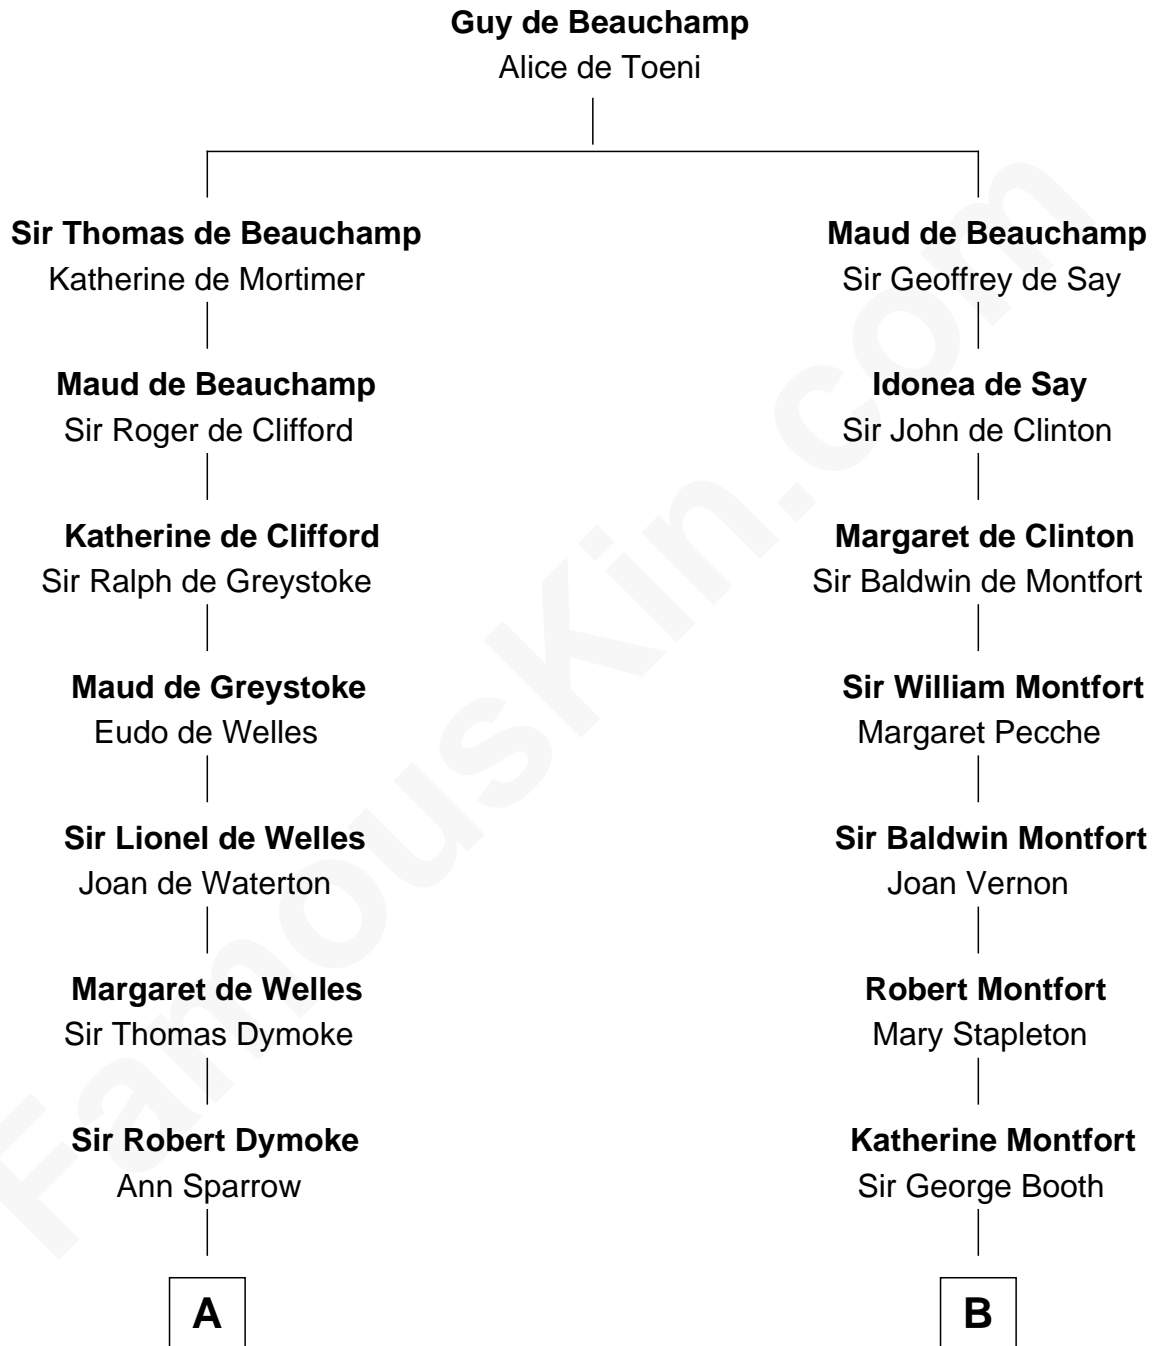

FamousKin.com Relationship Chart of

Meriwether Lewis

Lewis and Clark Expedition

15th cousin 6 times removed of

Christian Herter

59th Governor of Massachusetts

C

—
Sarah Fiske
Erastus Miles

—
Archibald Miles
Mary Treese

—
Mary Miles
Christian Herter

—
Albert Herter
Adele McGinnis

—
Christian Herter
59th Governor of Massachusetts

FamousKin.com