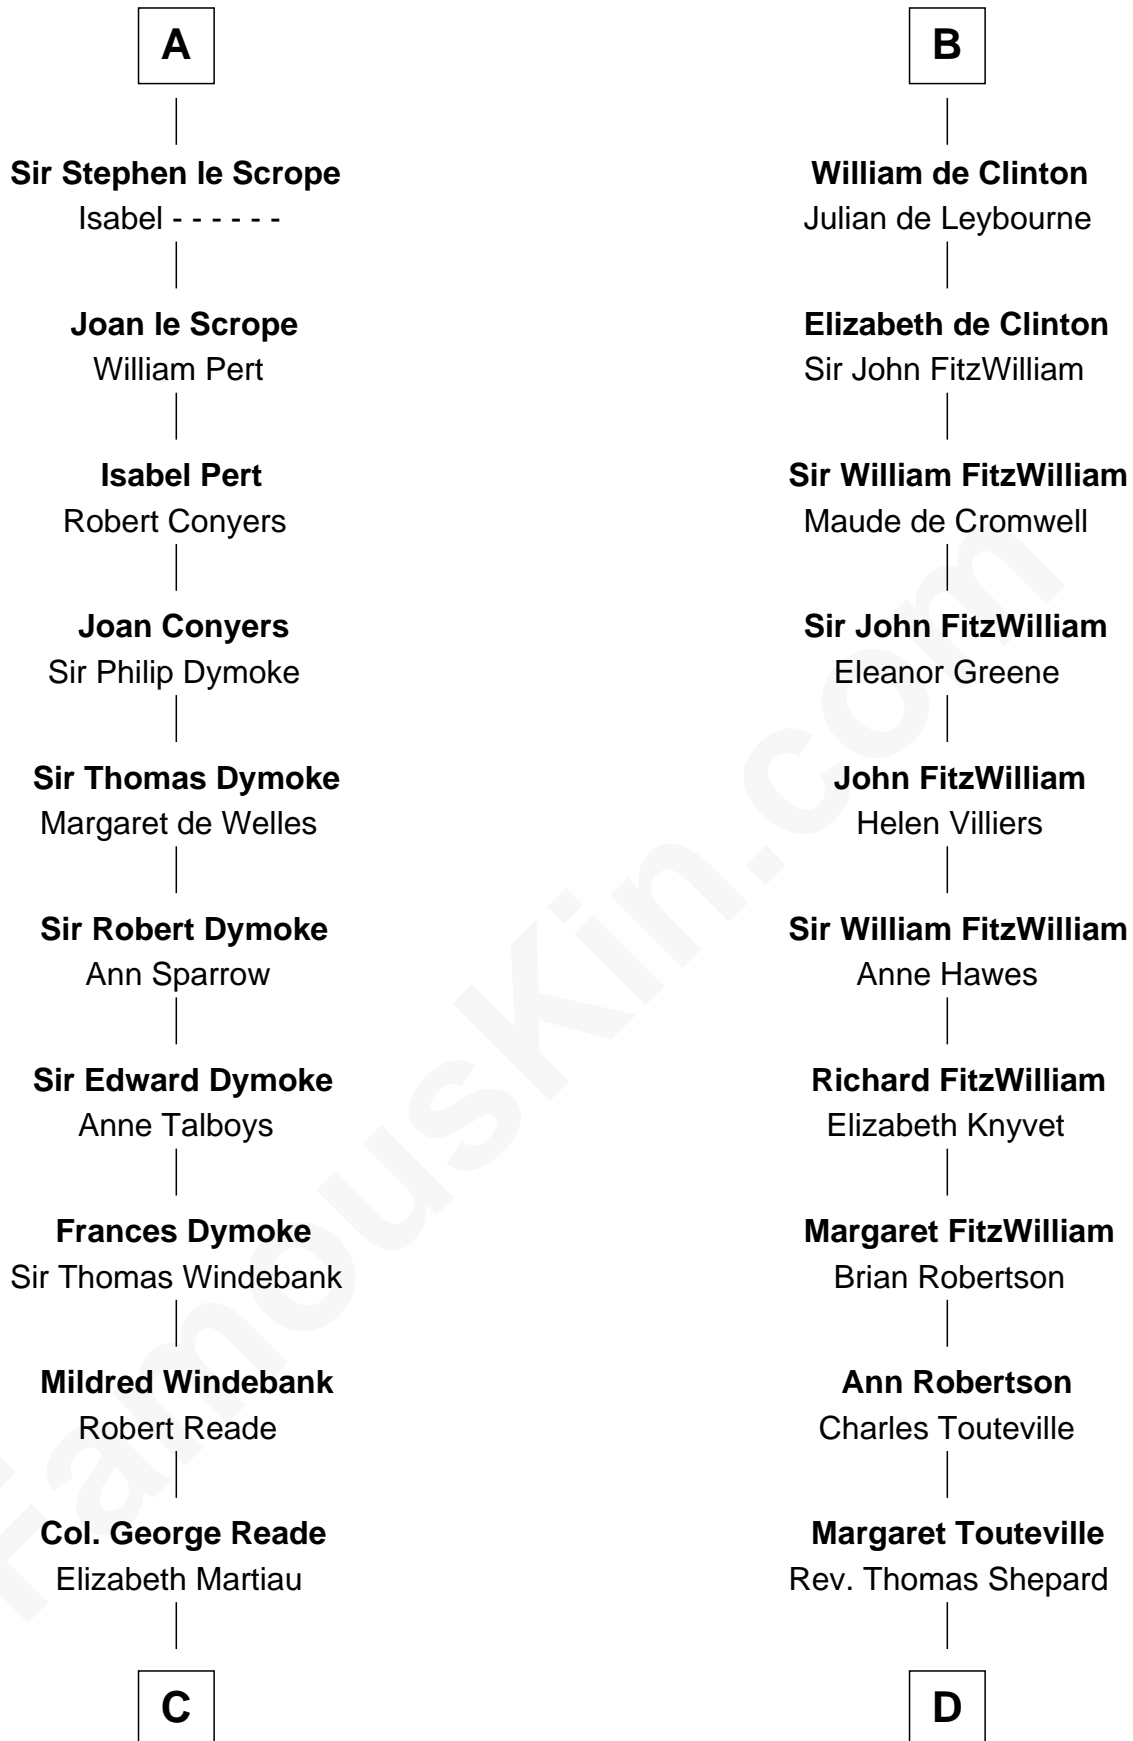

FamousKin.com Relationship Chart of

Meriwether Lewis

Lewis and Clark Expedition

21st cousin of

Abigail (Smith) Adams

First Lady of President John Adams

C

Mildred Reade
Col. Augustine Warner

Elizabeth Warner
Col. John Lewis

Col. Robert Lewis
Jane Meriwether

William Lewis
Lucy Meriwether

Meriwether Lewis
Lewis and Clark Expedition

D

Rev. Thomas Shepard
Anna Tyng

Anna Shepard
Daniel Quincy

Col John Quincy
Elizabeth Norton