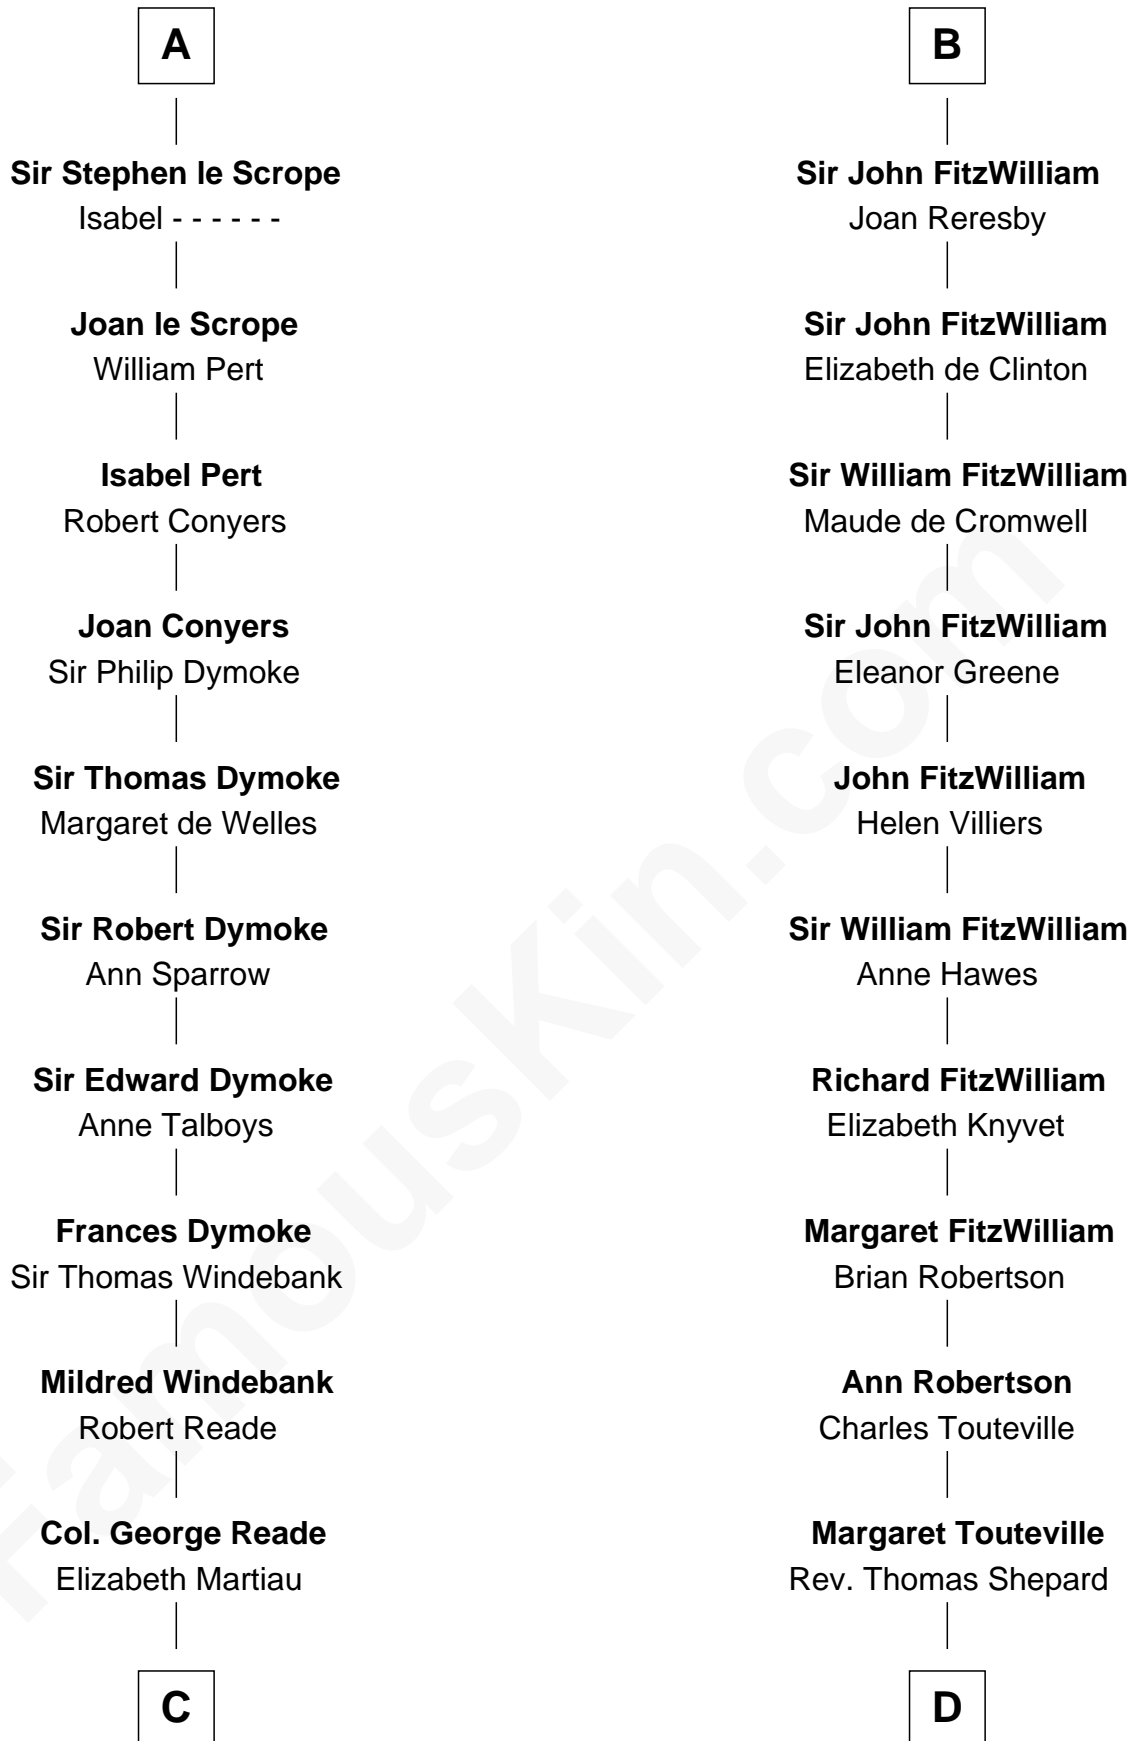

FamousKin.com Relationship Chart of

Meriwether Lewis

Lewis and Clark Expedition

21st cousin of

Abigail (Smith) Adams

First Lady of President John Adams

Hugh I of Vermandois

Adèle of Vermandois

C

Mildred Reade
Col. Augustine Warner

Elizabeth Warner
Col. John Lewis

Col. Robert Lewis
Jane Meriwether

William Lewis
Lucy Meriwether

Meriwether Lewis
Lewis and Clark Expedition

D

Rev. Thomas Shepard
Anna Tyng