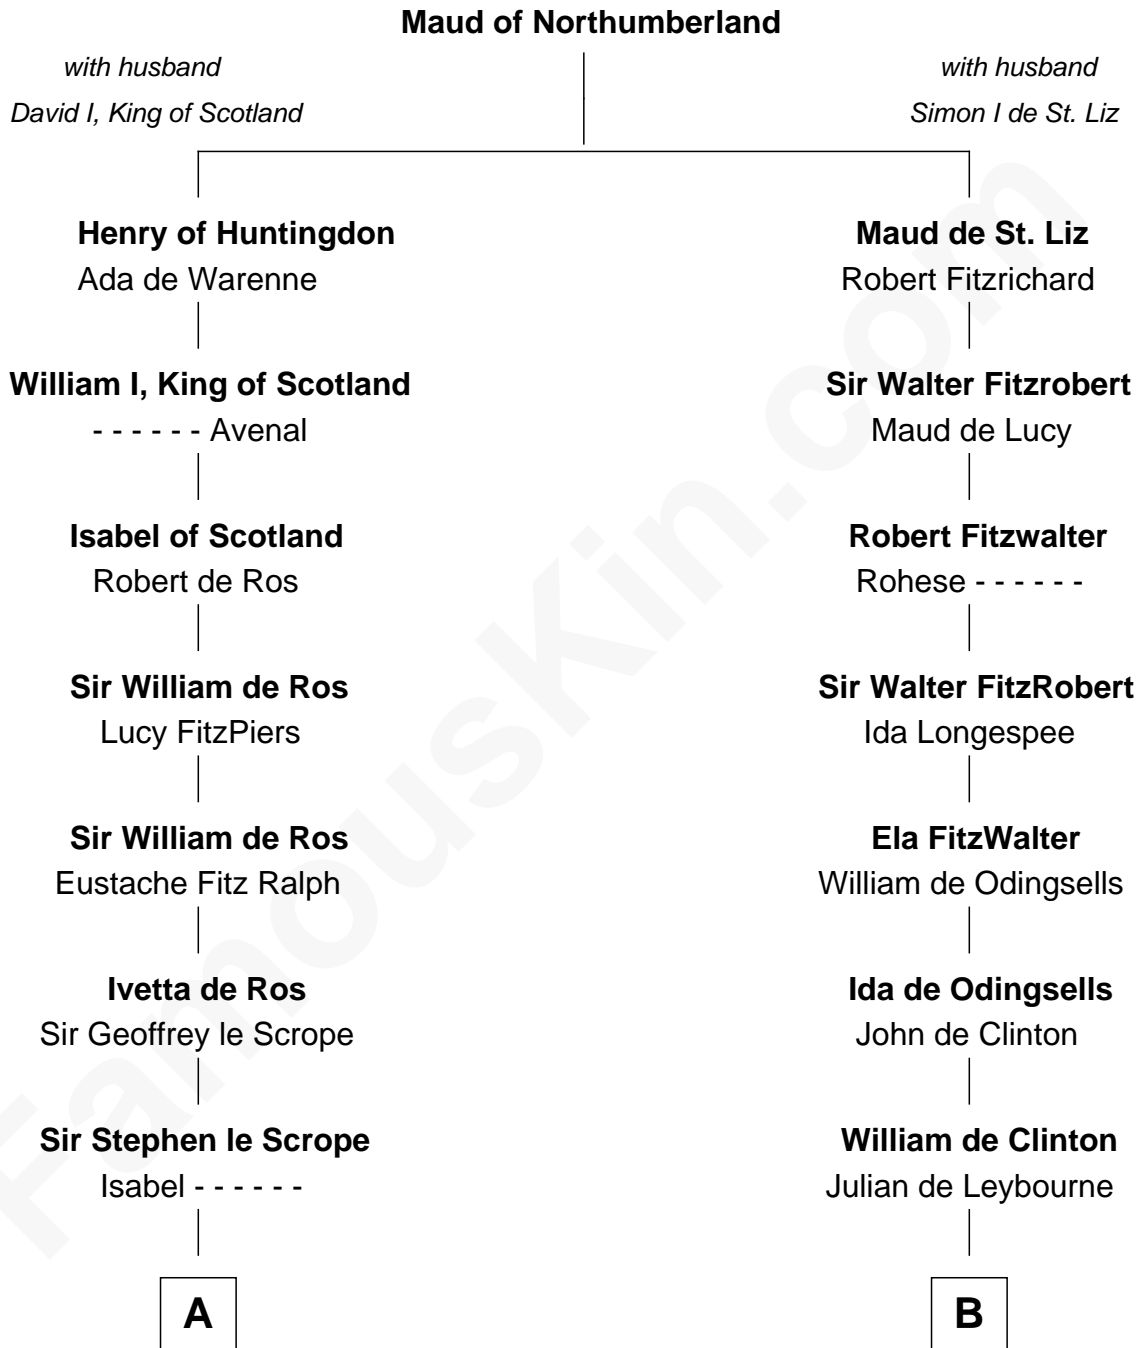

FamousKin.com Relationship Chart of

Meriwether Lewis

Lewis and Clark Expedition

20th cousin of

Abigail (Smith) Adams

First Lady of President John Adams

C

Elizabeth Warner

Col. John Lewis

Col. Robert Lewis

Jane Meriwether

William Lewis

Lucy Meriwether

Meriwether Lewis

Lewis and Clark Expedition

D