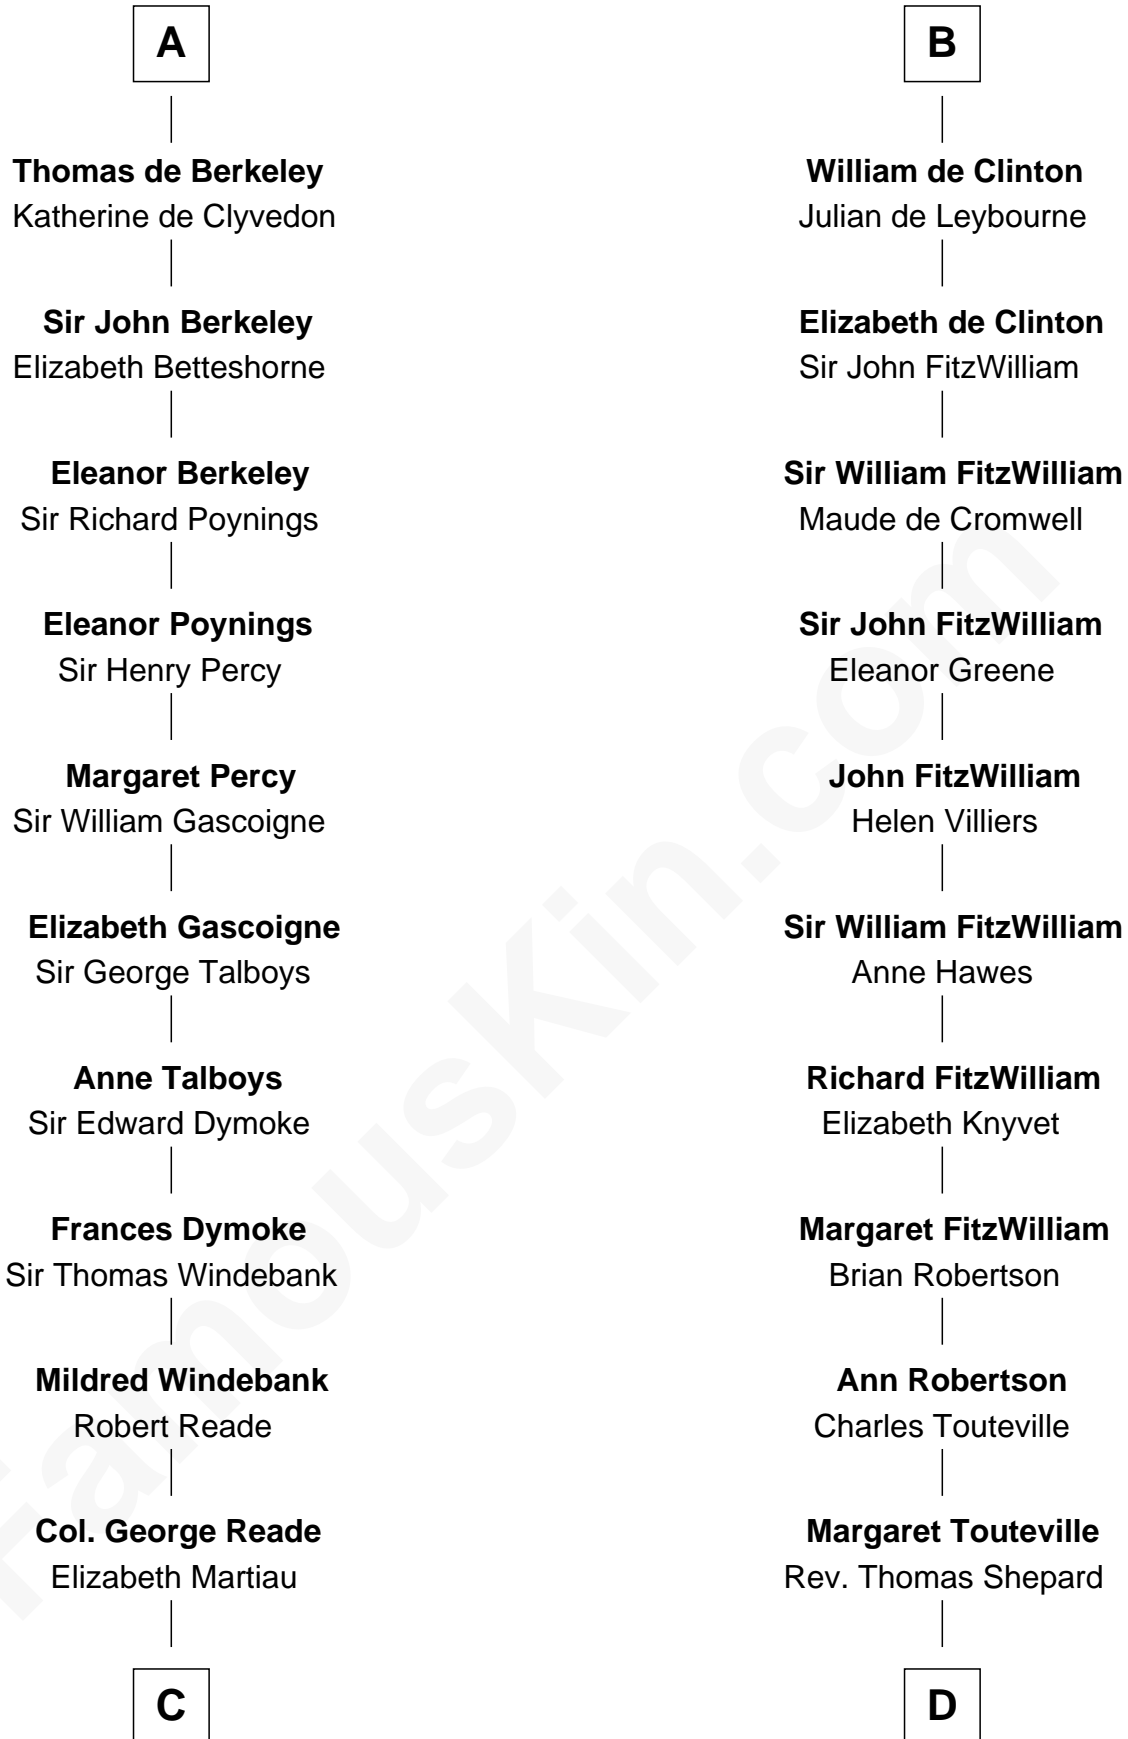

FamousKin.com Relationship Chart of

Meriwether Lewis

Lewis and Clark Expedition

21st cousin of

Abigail (Smith) Adams

First Lady of President John Adams

Ralph de Gael

C

Mildred Reade
Col. Augustine Warner

Elizabeth Warner
Col. John Lewis

Col. Robert Lewis
Jane Meriwether

William Lewis
Lucy Meriwether

Meriwether Lewis
Lewis and Clark Expedition

D

Rev. Thomas Shepard
Anna Tyng