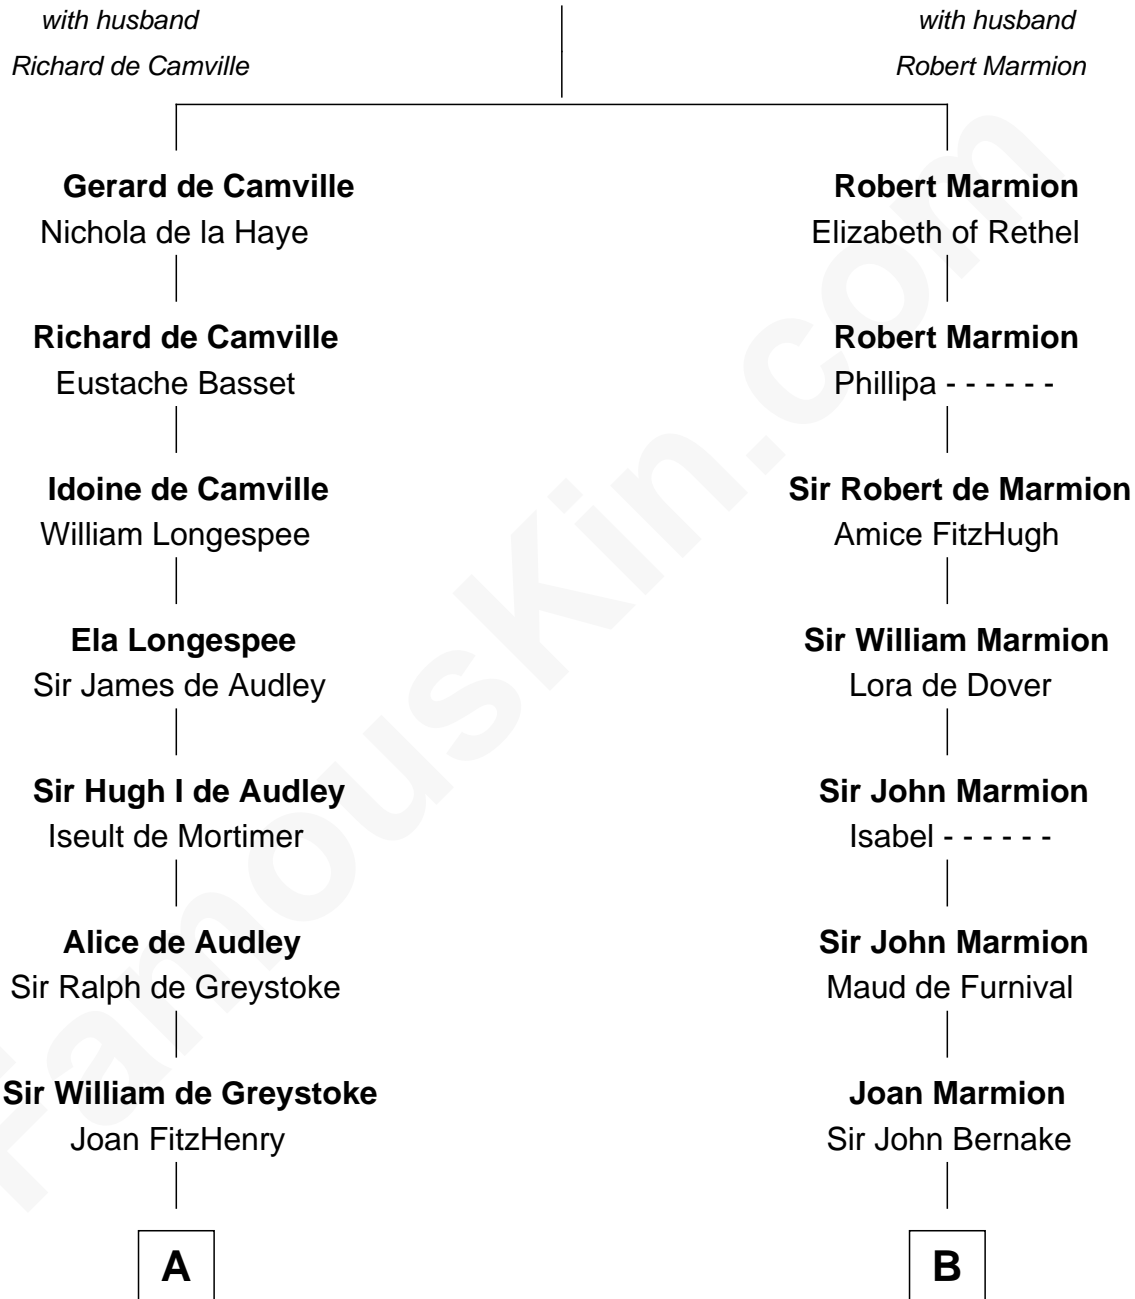

# FamousKin.com Relationship Chart of

**Meriwether Lewis**

*Lewis and Clark Expedition*

20th cousin of

**Abigail (Smith) Adams**

*First Lady of President John Adams*

## Miliscent of Rethel

**C**

**Elizabeth Warner**

Col. John Lewis

**Col. Robert Lewis**

Jane Meriwether

**William Lewis**

Lucy Meriwether

**Meriwether Lewis**

*Lewis and Clark Expedition*

**D**

**Anna Shepard**

Daniel Quincy

**Col John Quincy**

Elizabeth Norton

**Elizabeth Quincy**