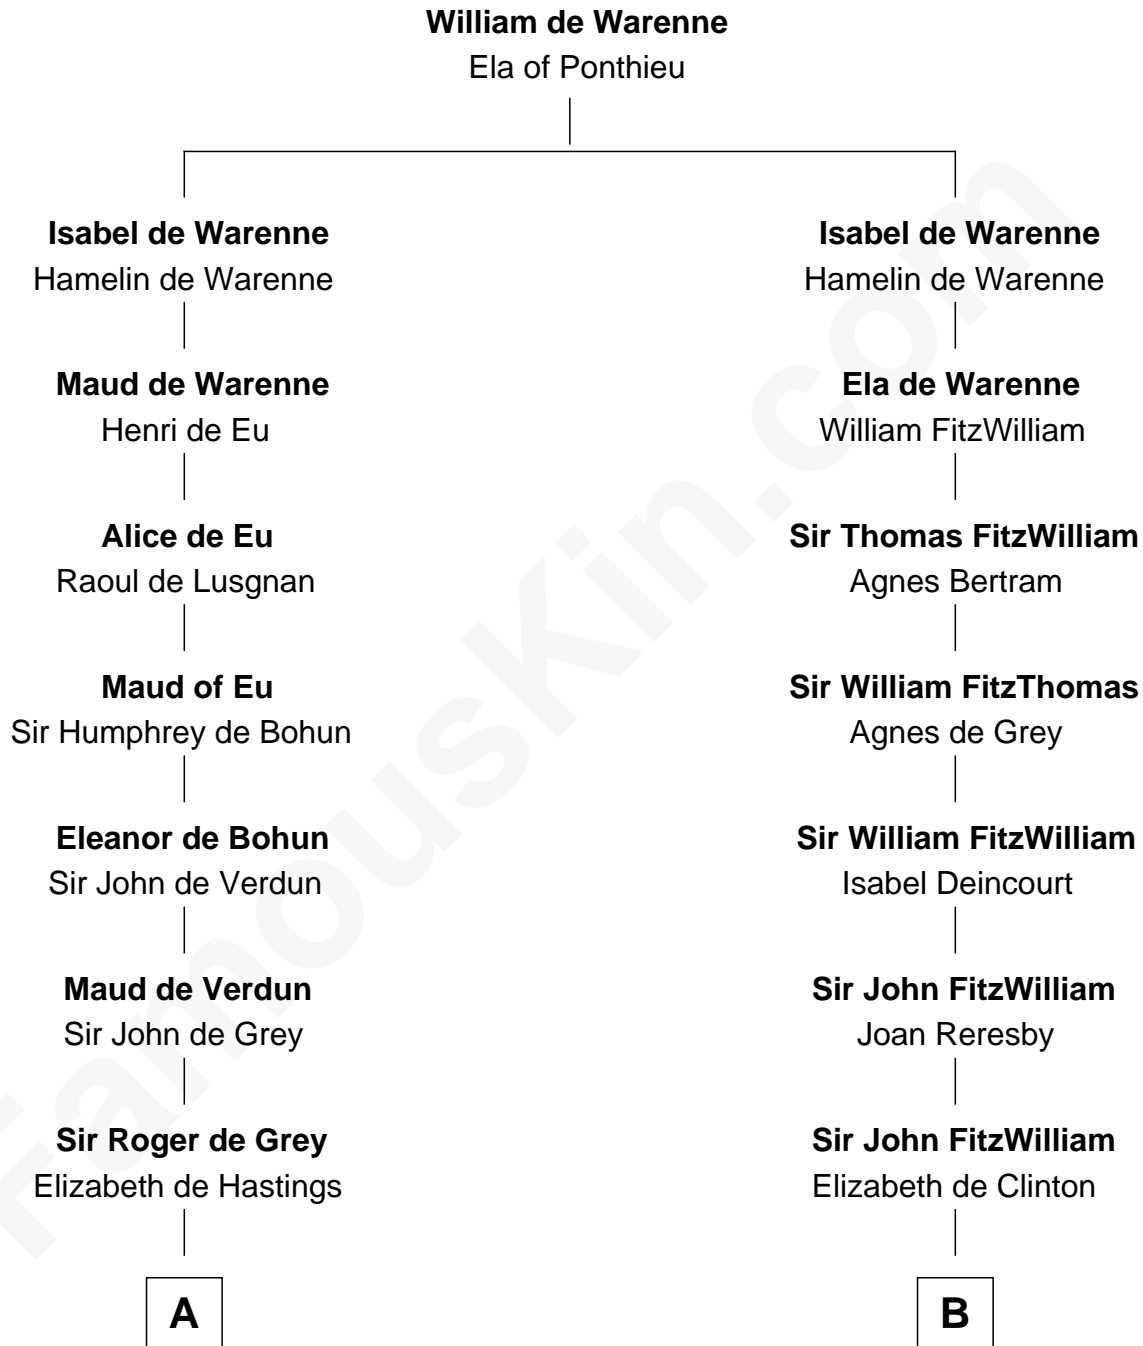

# FamousKin.com Relationship Chart of

**Meriwether Lewis**

*Lewis and Clark Expedition*

19th cousin 2 times removed of

**Abigail (Smith) Adams**

*First Lady of President John Adams*

**C**

**Mildred Reade**  
Col. Augustine Warner

**Elizabeth Warner**  
Col. John Lewis

**Col. Robert Lewis**  
Jane Meriwether

**William Lewis**  
Lucy Meriwether

**Meriwether Lewis**  
*Lewis and Clark Expedition*

**D**

**Col John Quincy**  
Elizabeth Norton